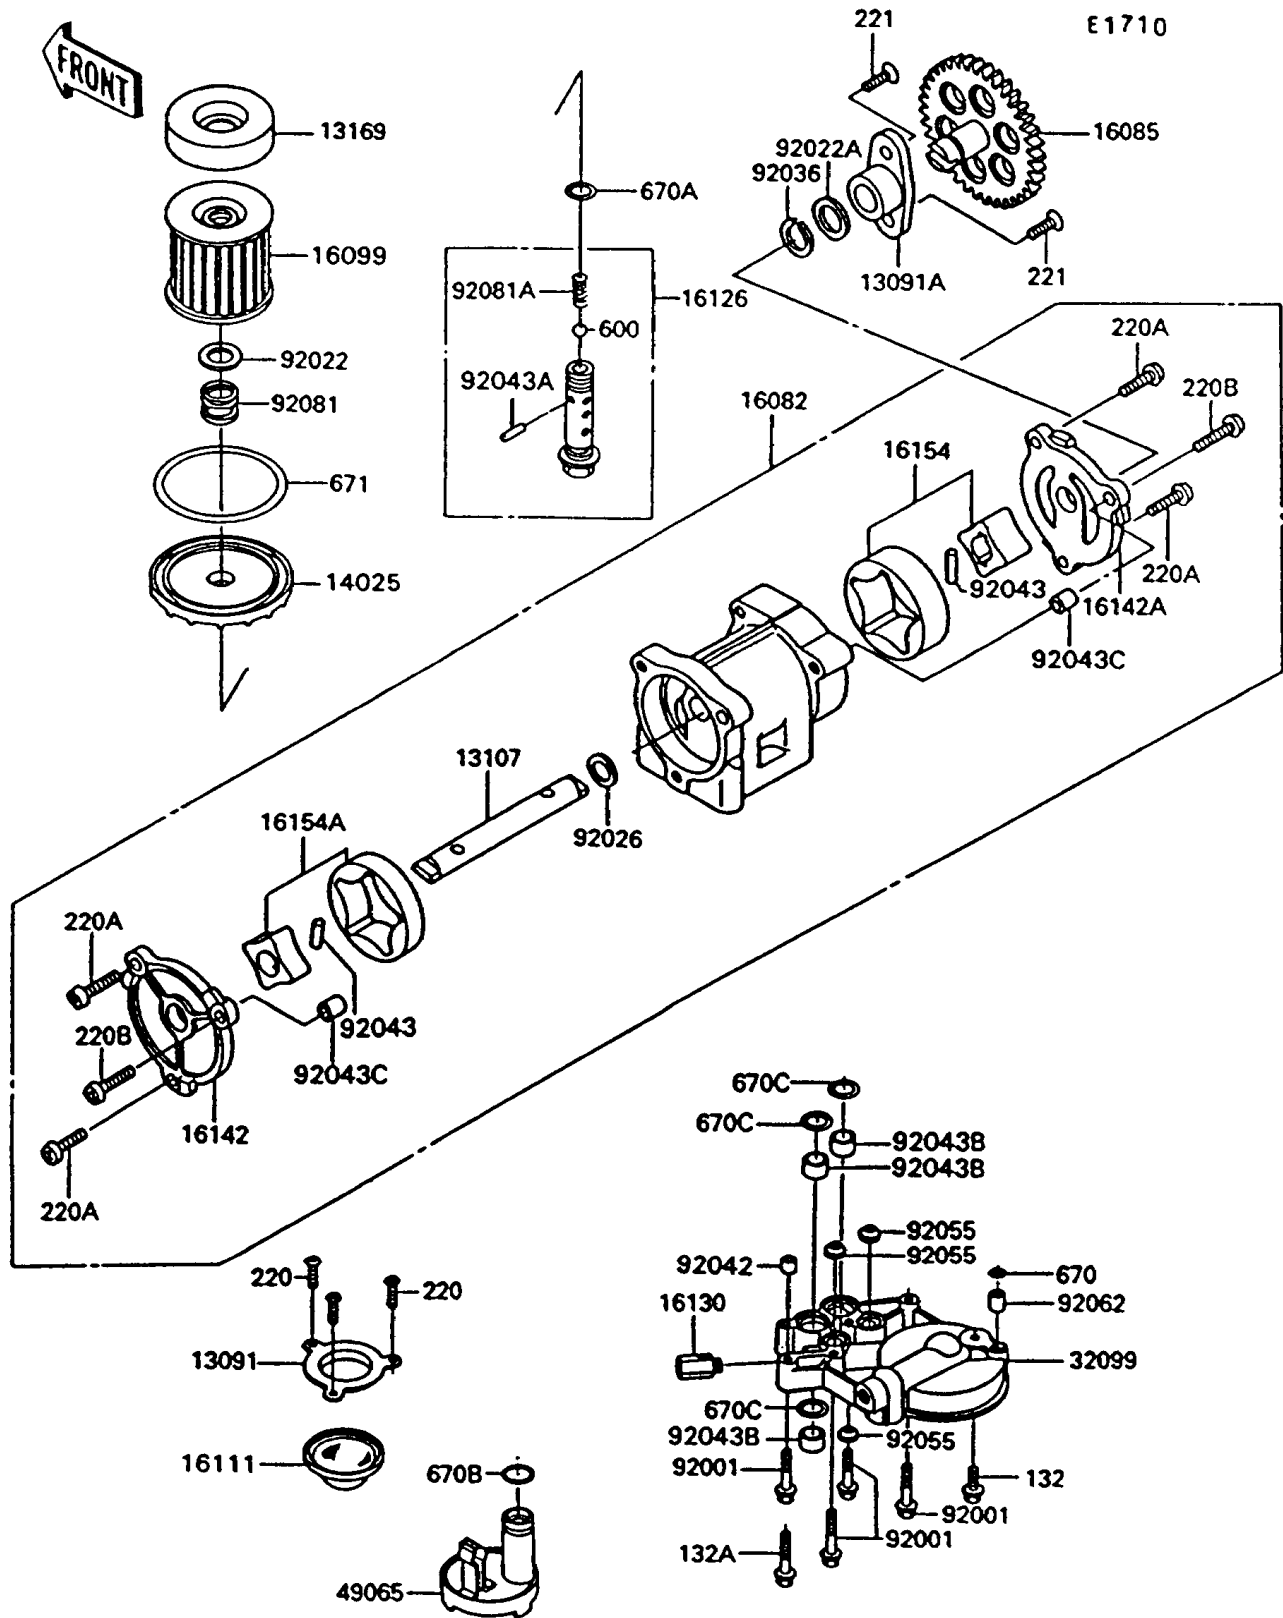

# 1993 Concours PARTS DIAGRAM

## Oil Pump/Oil Filter

## Oil Pump/Oil Filter

ITEM NAME	PART NUMBER	QUANTITY
HOLDER,OIL FILTER (Ref # 13091)	13091-1274	1
HOLDER,PUMP GEAR (Ref # 13091A)	13091-1333	1
SHAFT,OIL PUMP (Ref # 13107)	13107-1105	1
PLATE,OIL FILTER (Ref # 13169)	13169-1313	1
COVER,OIL FILTER,F.BLACK (Ref # 14025)	14025-1422	1
PUMP-ASSY-OIL (Ref # 16082)	16082-1060	1
GEAR,OIL PUMP,35T (Ref # 16085)	16085-1103	1
ELEMENT-OIL FILTER (Ref # 16099)	16099-003	1
FILTER,OIL (Ref # 16111)	16111-003	1
VALVE,OIL FILTER (Ref # 16126)	16126-1108	1
VALVE-ASSY-RELIEF (Ref # 16130)	16130-1001	1
COVER-PUMP,LH (Ref # 16142)	16142-1052	1
COVER-PUMP,RH (Ref # 16142A)	16142-1054	1
ROTOR-PUMP (Ref # 16154)	16154-1007	1
ROTOR-PUMP (Ref # 16154A)	16154-1053	1
CASE,OIL FILTER (Ref # 32099)	32099-1083	1
FILTER-OIL (Ref # 49065)	49065-1066	1
BOLT,FLANGED,6X38 (Ref # 92001)	92001-1105	4
WASHER,20.5X30X1 (Ref # 92022)	92022-1012	1
WASHER,14X20X1 (Ref # 92022A)	92022-1495	1
SPACER,OIL PUMP (Ref # 92026)	92026-1230	1
RING-SNAP,PUMP GEAR (Ref # 92036)	92036-1052	1
PIN,DOWEL,6.3X8X14 (Ref # 92042)	92042-007	1
PIN,DOWEL,5X17.8 (Ref # 92043)	92043-1061	2
PIN,SPRING,2X20 (Ref # 92043A)	92043-111	1
PIN,18X20X12 (Ref # 92043B)	92043-1213	3
PIN,DOWEL,8X10 (Ref # 92043C)	92043-1302	2
RING-O,19.5MM (Ref # 92055)	92055-077	3
NOZZLE (Ref # 92062)	92062-1055	1

### Oil Pump/Oil Filter

ITEM NAME	PART NUMBER	QUANTITY
SPRING,OIL FILTER (Ref # 92081)	92081-1018	1
SPRING (Ref # 92081A)	92081-109	1
BOLT-FLANGED-SMALL (Ref # 132)	132G0616	1
BOLT-FLANGED-SMALL (Ref # 132A)	132G0645	1
SCREW-PAN-CROS,6X12 (Ref # 220)	220B0612	3
SCREW-PAN-CROS,6X14 (Ref # 220A)	220B0614	4
SCREW-PAN-CROS,6X20,WHITE (Ref # 220B)	220B0620	2
SCREW-CSK-CROS,6X16 (Ref # 221)	221B0616	2
BALL-STEEL,3/8" (Ref # 600)	600A1200	1
O RING,8MM (Ref # 670)	670B1508	1
O RING,16MM (Ref # 670A)	670B2016	1
O RING,18MM (Ref # 670B)	670B2018	1
O RING,20MM (Ref # 670C)	670D2020	3
O RING,90MM (Ref # 671)	671B2590	1