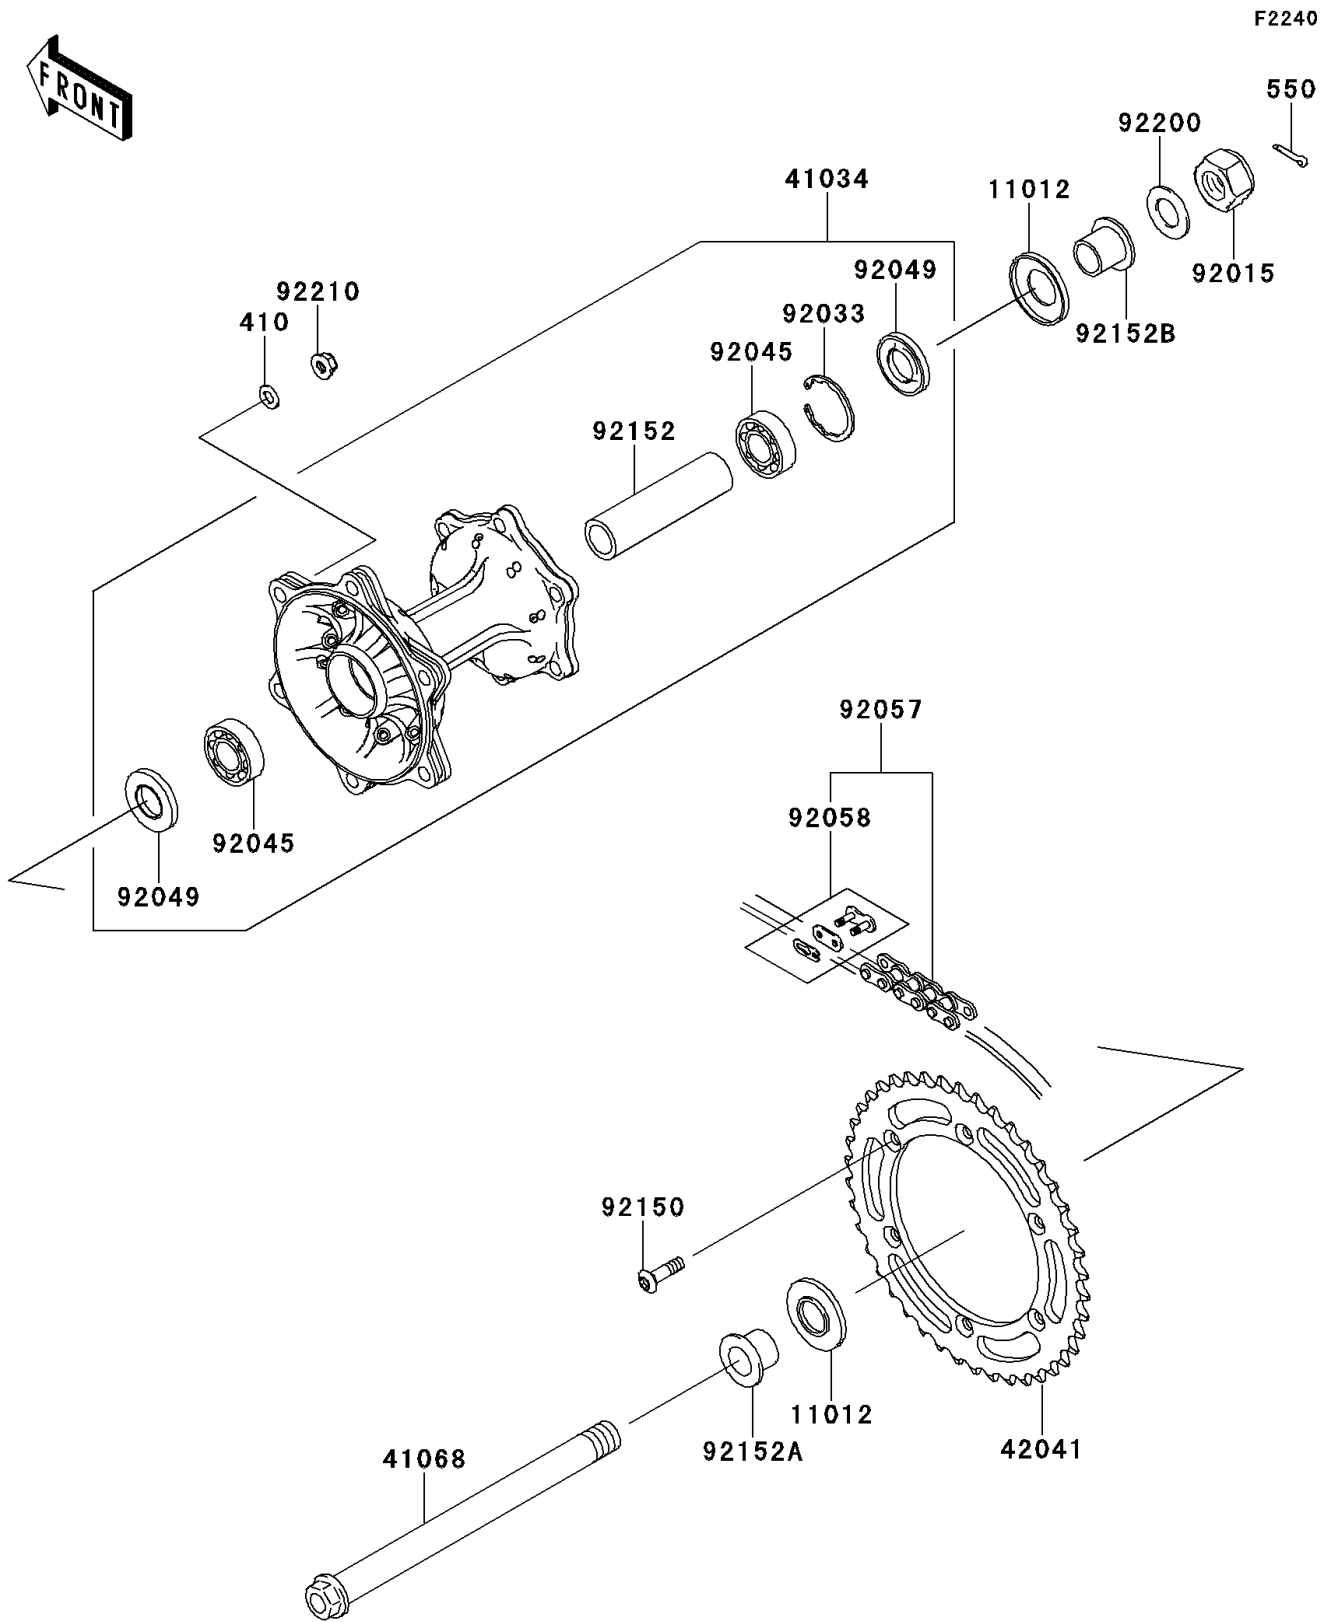

2012 KLX® 250S PARTS DIAGRAM

Rear Hub

2012 KLX®250S PARTS LIST

Rear Hub

ITEM NAME	PART NUMBER	QUANTITY
-----------	-------------	----------