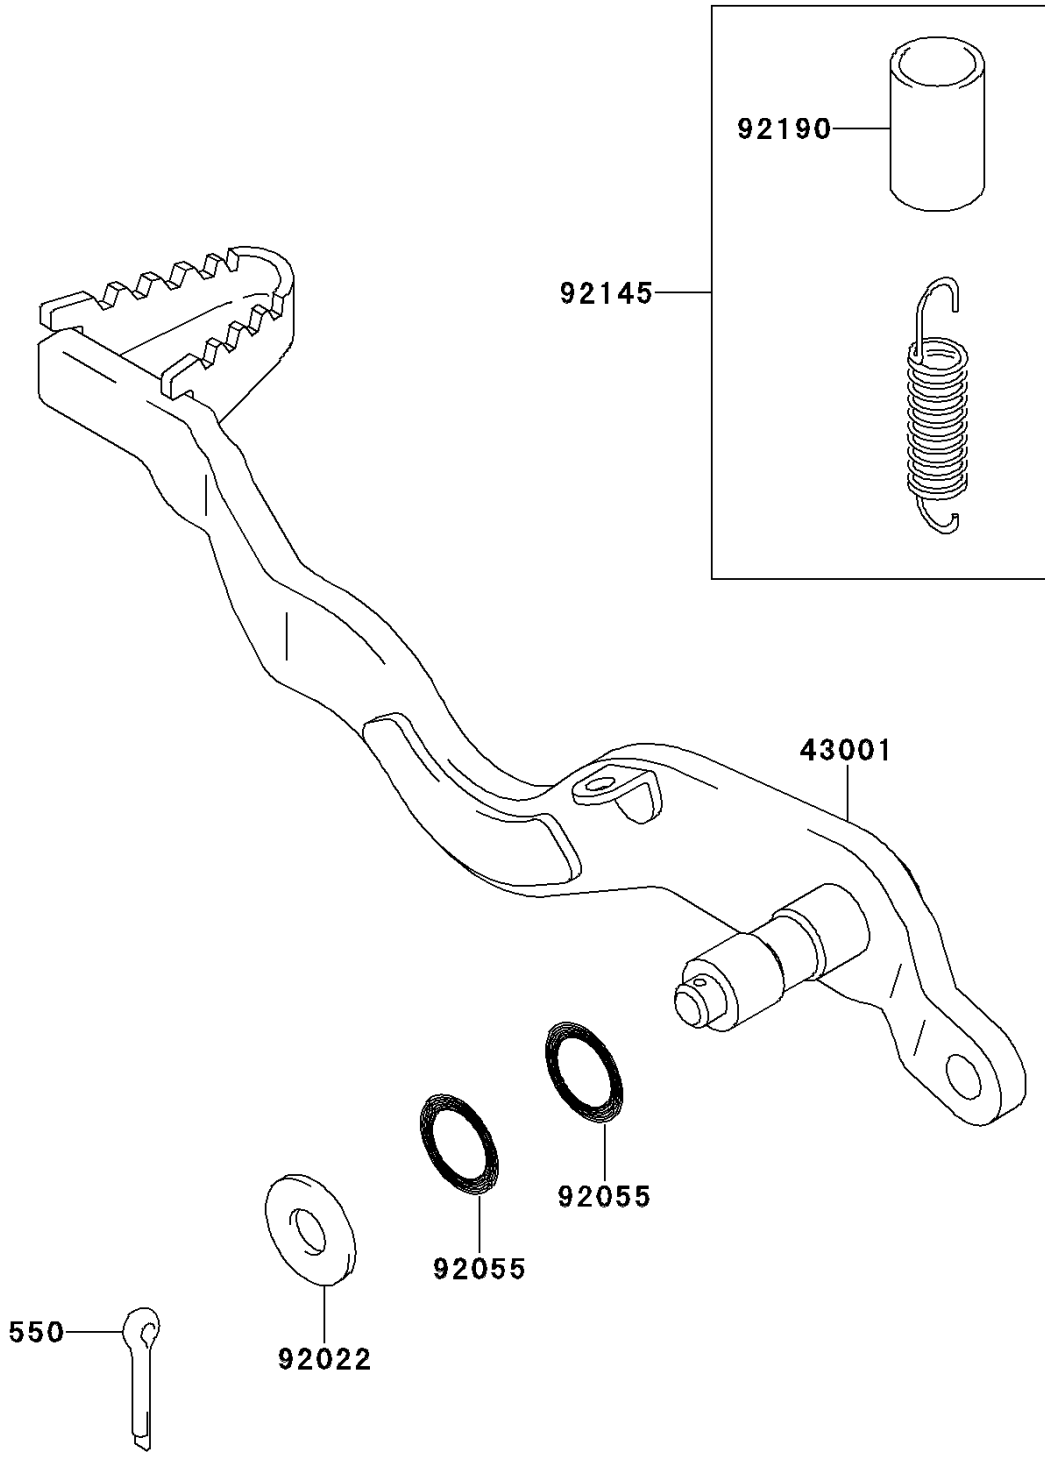

2011 KLX250S (Canada Only) PARTS DIAGRAM

Brake Pedal

F2260

2011 KLX250S (Canada Only) PARTS LIST

Brake Pedal

ITEM NAME	PART NUMBER	QUANTITY
PIN-COTTER,2.5X25 (Ref # 550)	550AA2525	1
LEVER-BRAKE,PEDAL (Ref # 43001)	43001-0110	1
WASHER,8.5X20X1.6 (Ref # 92022)	92022-1561	1
RING-O,OD=18.5 (Ref # 92055)	92055-0168	2
SPRING,BRAKE PEDAL RETURN (Ref # 92145)	92145-0684	1
TUBE,13X16X25 (Ref # 92190)	92190-1488	1