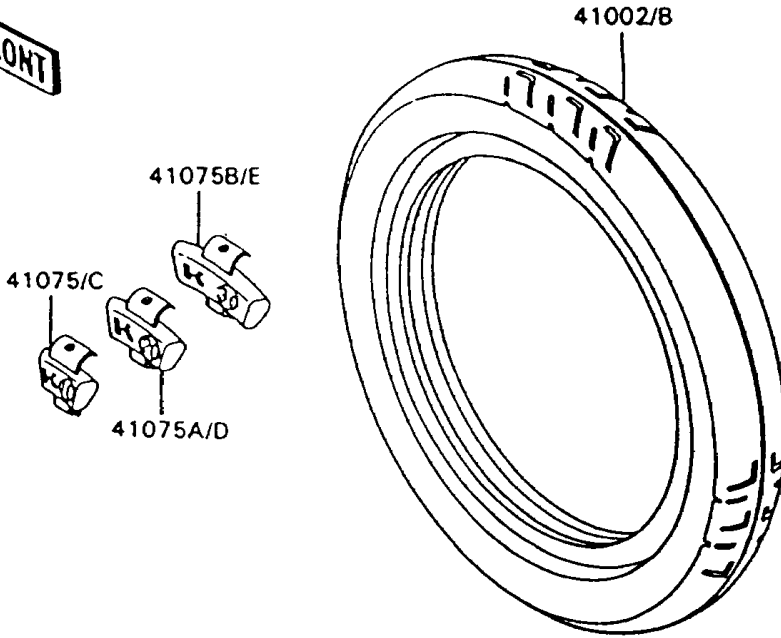

# 1992 Concours PARTS DIAGRAM

Tires

F2210

### Tires

ITEM NAME	PART NUMBER	QUANTITY
VALVE,TIRE (Ref # 16126)	16126-1140	1
VALVE,TIRE (Ref # 16126A)	16126-1191	1
TIRE,FR,110/80VR18,K105F(D) (Ref # 41002)	41002-1582	1
TIRE,RR,150/80VR16,K700G(D) (Ref # 41002A)	41002-1583	1
BALANCER-WHEEL,10G,SILVER (Ref # 41075)	41075-1014	AR
BALANCER-WHEEL,20G,SILVER (Ref # 41075A)	41075-1015	AR
BALANCER-WHEEL,30G,SILVER (Ref # 41075B)	41075-1016	AR