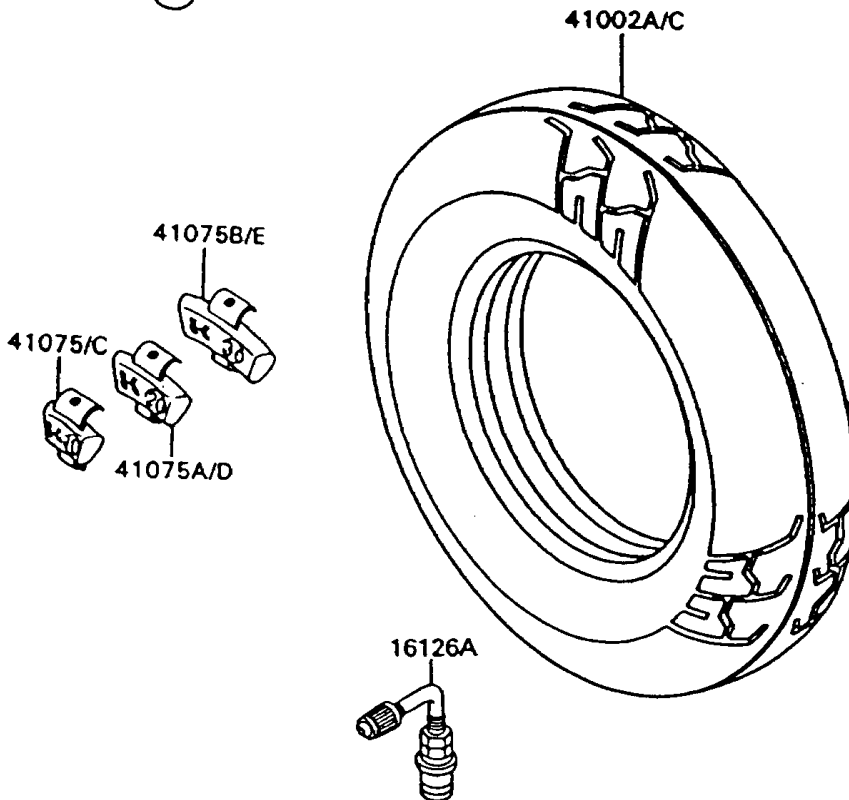

# 1992 Concours PARTS DIAGRAM

Tires

F2210

### Tires

ITEM NAME	PART NUMBER	QUANTITY
VALVE,TIRE (Ref # 16126)	16126-1140	1
VALVE,TIRE (Ref # 16126A)	16126-1191	1
TIRE,FR,110/80VR18,K105F(D) (Ref # 41002)	41002-1582	1
TIRE,RR,150/80VR16,K700G(D) (Ref # 41002A)	41002-1583	1
BALANCER-WHEEL,10G,SILVER (Ref # 41075)	41075-1014	AR
BALANCER-WHEEL,20G,SILVER (Ref # 41075A)	41075-1015	AR
BALANCER-WHEEL,30G,SILVER (Ref # 41075B)	41075-1016	AR