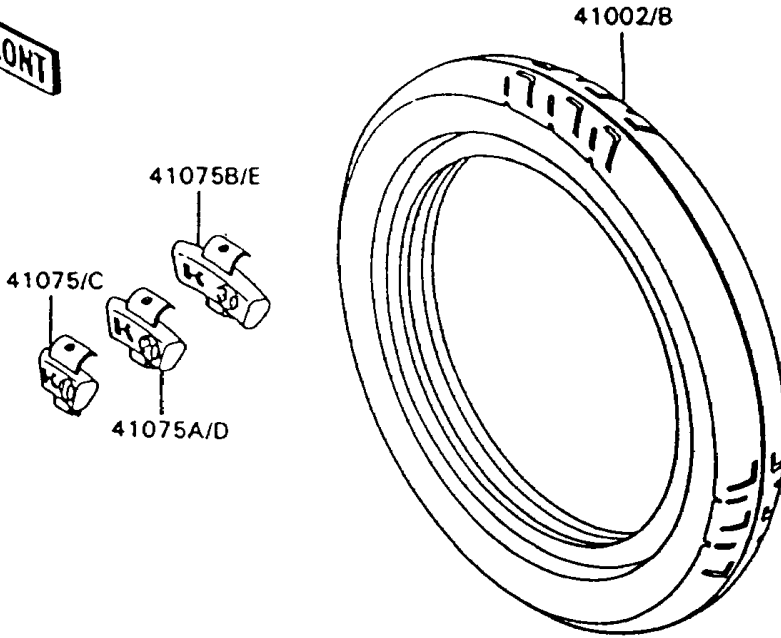

1993 Concours PARTS DIAGRAM

Tires

F2210

1993 Concours PARTS LIST

Tires

ITEM NAME	PART NUMBER	QUANTITY
VALVE,TIRE (Ref # 16126)	16126-1140	1
VALVE,TIRE (Ref # 16126A)	16126-1191	1
TIRE,FR,110/80VR18,K105F(D) (Ref # 41002)	41002-1582	1
TIRE,RR,150/80VR16,K700G(D) (Ref # 41002A)	41002-1583	1
BALANCER-WHEEL,10G,SILVER (Ref # 41075)	41075-1014	AR
BALANCER-WHEEL,20G,SILVER (Ref # 41075A)	41075-1015	AR
BALANCER-WHEEL,30G,SILVER (Ref # 41075B)	41075-1016	AR