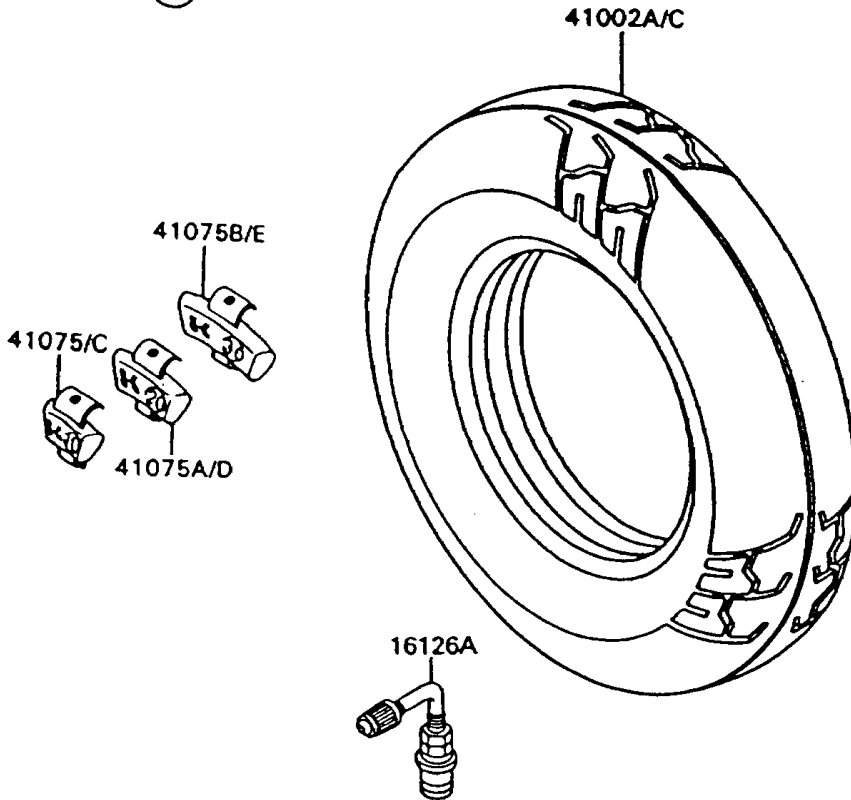

1993 Concours PARTS DIAGRAM

Tires

F2210

1993 Concours PARTS LIST

Tires

ITEM NAME	PART NUMBER	QUANTITY
VALVE,TIRE (Ref # 16126)	16126-1140	1
VALVE,TIRE (Ref # 16126A)	16126-1191	1
TIRE,FR,110/80VR18,K105F(D) (Ref # 41002)	41002-1582	1
TIRE,RR,150/80VR16,K700G(D) (Ref # 41002A)	41002-1583	1
BALANCER-WHEEL,10G,SILVER (Ref # 41075)	41075-1014	AR
BALANCER-WHEEL,20G,SILVER (Ref # 41075A)	41075-1015	AR
BALANCER-WHEEL,30G,SILVER (Ref # 41075B)	41075-1016	AR