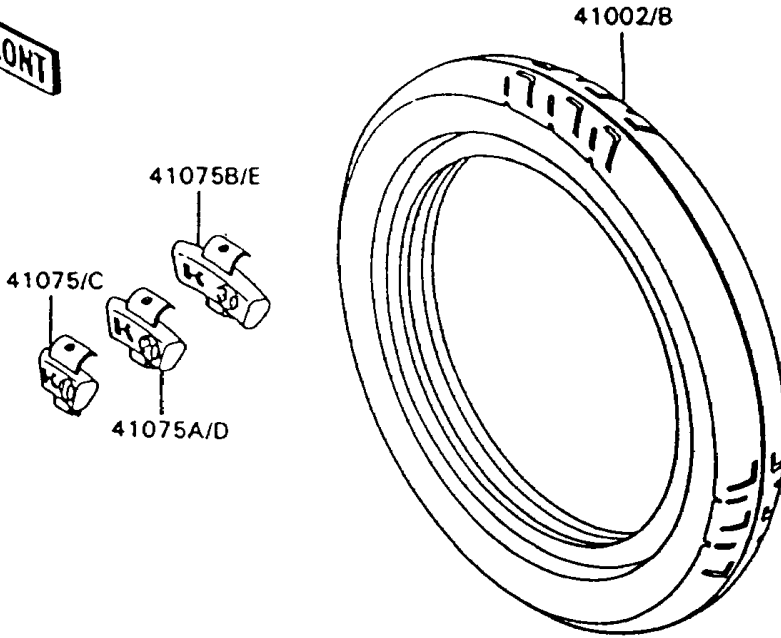

1994 Concours PARTS DIAGRAM

Tires

F2210

1994 Concours PARTS LIST

Tires

ITEM NAME	PART NUMBER	QUANTITY
VALVE,TIRE (Ref # 16126)	16126-1140	2
TIRE,FR,120/70R18 59V,K701F(D) (Ref # 41002B)	41002-1966	1
TIRE,RR,150/80R16 71V,K700J(D) (Ref # 41002C)	41002-1977	1
BALANCER-WHEEL,10G,SILVER (Ref # 41075C)	41075-1056	AR
BALANCER-WHEEL,20G,SILVER (Ref # 41075D)	41075-1057	AR
BALANCER-WHEEL,30G,SILVER (Ref # 41075E)	41075-1058	AR