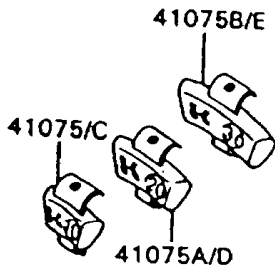

1994 Concours PARTS DIAGRAM

Tires

F2210

1994 Concours PARTS LIST

Tires

ITEM NAME	PART NUMBER	QUANTITY
VALVE,TIRE (Ref # 16126)	16126-1140	2
TIRE,FR,120/70R18 59V,K701F(D) (Ref # 41002B)	41002-1966	1
TIRE,RR,150/80R16 71V,K700J(D) (Ref # 41002C)	41002-1977	1
BALANCER-WHEEL,10G,SILVER (Ref # 41075C)	41075-1056	AR
BALANCER-WHEEL,20G,SILVER (Ref # 41075D)	41075-1057	AR
BALANCER-WHEEL,30G,SILVER (Ref # 41075E)	41075-1058	AR