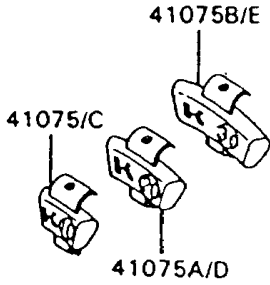

1994 Concours PARTS DIAGRAM

Tires

F2210

1994 Concours PARTS LIST

Tires

ITEM NAME	PART NUMBER	QUANTITY
VALVE,TIRE (Ref # 16126)	16126-1140	2
TIRE,FR,120/70R18 59V,K701F(D) (Ref # 41002B)	41002-1966	1
TIRE,RR,150/80R16 71V,K700J(D) (Ref # 41002C)	41002-1977	1
BALANCER-WHEEL,10G,SILVER (Ref # 41075C)	41075-1056	AR
BALANCER-WHEEL,20G,SILVER (Ref # 41075D)	41075-1057	AR
BALANCER-WHEEL,30G,SILVER (Ref # 41075E)	41075-1058	AR