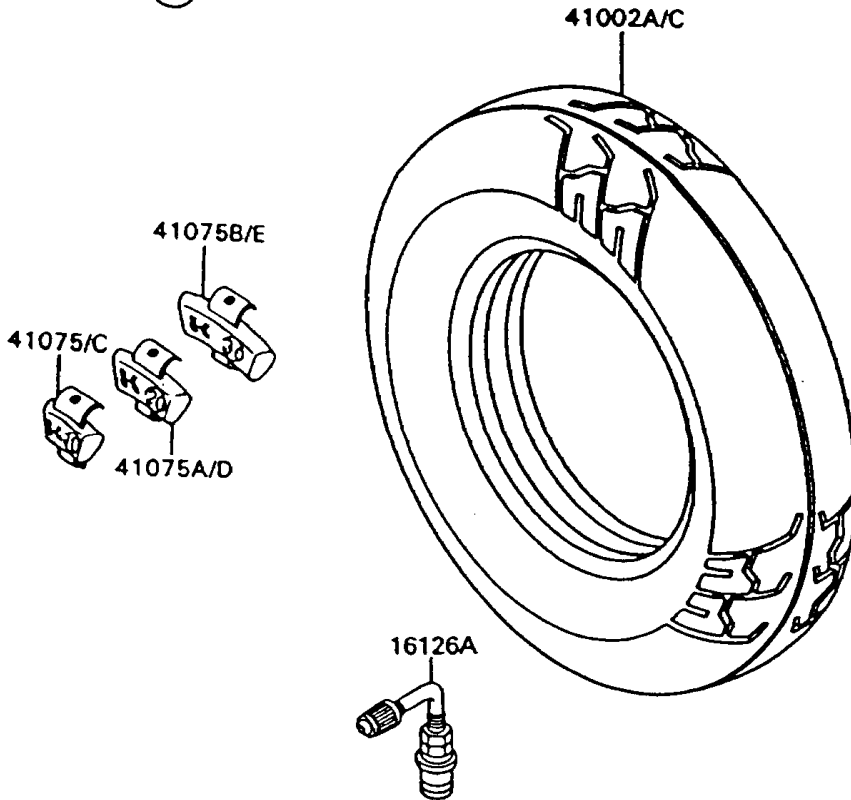

1994 Concours PARTS DIAGRAM

Tires

F2210

1994 Concours PARTS LIST

Tires

ITEM NAME	PART NUMBER	QUANTITY
VALVE,TIRE (Ref # 16126)	16126-1140	2
TIRE,FR,120/70R18 59V,K701F(D) (Ref # 41002B)	41002-1966	1
TIRE,RR,150/80R16 71V,K700J(D) (Ref # 41002C)	41002-1977	1
BALANCER-WHEEL,10G,SILVER (Ref # 41075C)	41075-1056	AR
BALANCER-WHEEL,20G,SILVER (Ref # 41075D)	41075-1057	AR
BALANCER-WHEEL,30G,SILVER (Ref # 41075E)	41075-1058	AR