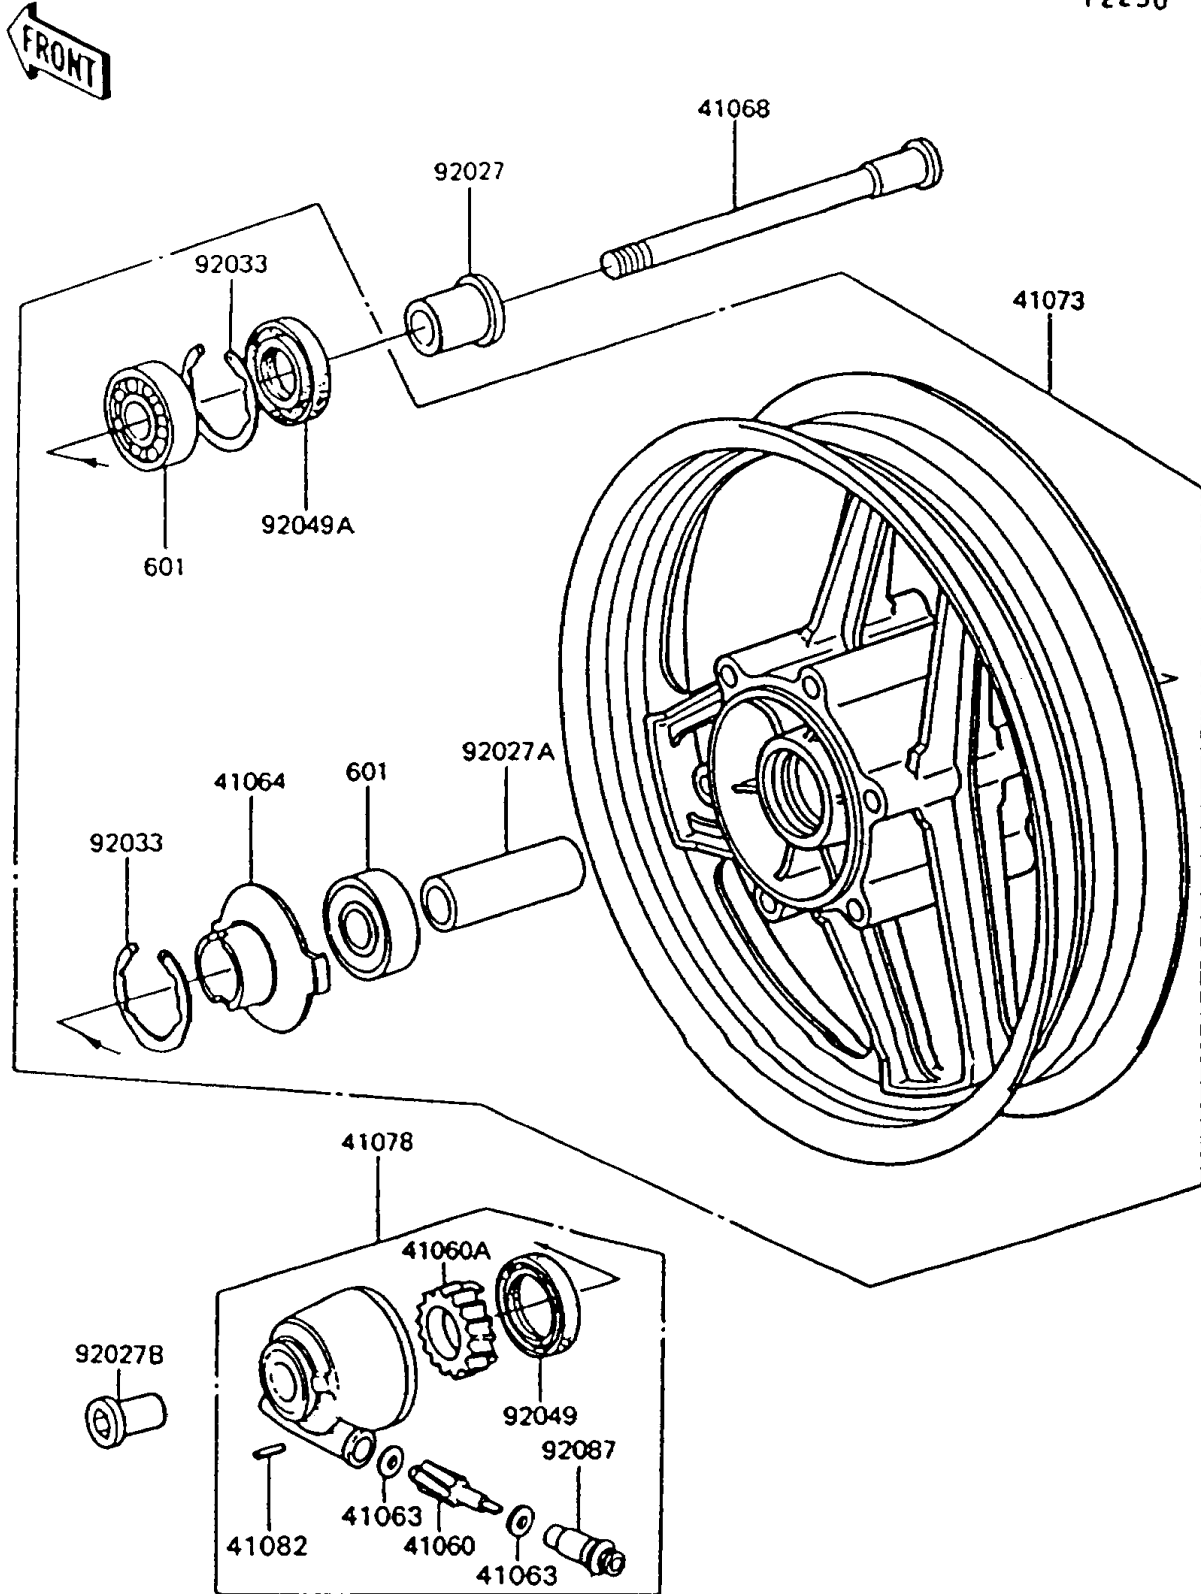

1993 Concours PARTS DIAGRAM

Front Wheel(ZG1000-A7/A8)

F2230

1993 Concours PARTS LIST

Front Wheel(ZG1000-A7/A8)

ITEM NAME	PART NUMBER	QUANTITY
GEAR-METER SCREW,9T (Ref # 41060)	41060-1016	1
GEAR-METER SCREW,25T (Ref # 41060A)	41060-1041	1
WASHER,5.1X9X0.4 (Ref # 41063)	41063-001	2
RECEIVER-SPEEDOMETER (Ref # 41064)	41064-1006	1
AXLE,FR (Ref # 41068)	41068-1164	1
WHEEL-ASSY,FR,SILVER NO.1 (Ref # 41073)	41073-1423-CX	1
CASE-ASSY-METER GEAR (Ref # 41078)	41078-1061	1
PIN,SPRING (Ref # 41082)	41082-001	1
COLLAR,L=30 (Ref # 92027)	92027-1225	1
COLLAR,L=71 (Ref # 92027A)	92027-1725	1
COLLAR,FR AXLE,L=36.5 (Ref # 92027B)	92027-1726	1
RING-SNAP,42MM (Ref # 92033)	92033-1041	2
SEAL-OIL,BJN30427-C3 (Ref # 92049)	92049-1057	1
SEAL-OIL,BJN22425 (Ref # 92049A)	92049-1058	1
BUSHING-METER GEAR (Ref # 92087)	92087-1002	1
BEARING-BALL,#6302UG (Ref # 601)	601B6302UG	2