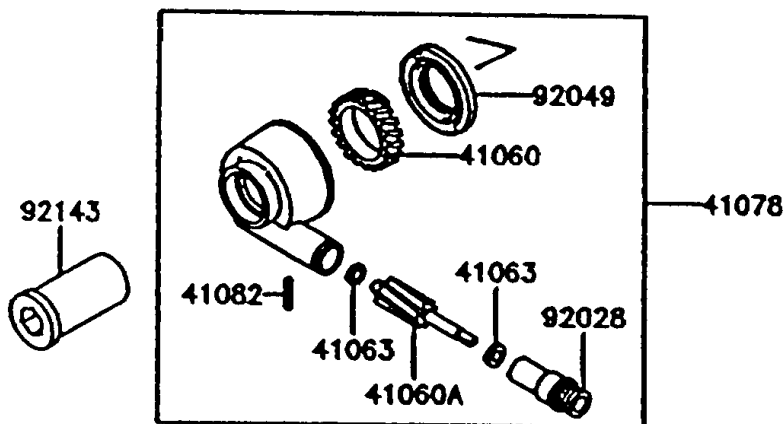

# 1994 Concours PARTS DIAGRAM

Front Wheel(ZG1000-A9)

F2230A

# 1994 Concours PARTS LIST

Front Wheel(ZG1000-A9)

ITEM NAME	PART NUMBER	QUANTITY
GEAR-METER SCREW,25T (Ref # 41060)	41060-1041	1
GEAR-METER SCREW,9T (Ref # 41060A)	41060-1123	1
WASHER,5.1X9X0.4 (Ref # 41063)	41063-001	2
RECEIVER-SPEEDOMETER (Ref # 41064)	41064-1006	1
AXLE,FR (Ref # 41068)	41068-1255	1
WHEEL-ASSY,FR,G.GRAY (Ref # 41073)	41073-1545-GE	1
CASE-ASSY-METER GEAR (Ref # 41078)	41078-1084	1
PIN,SPRING (Ref # 41082)	41082-001	1
COLLAR,17X25X92 (Ref # 92027)	92027-1545	1
BUSHING,SPEEDOMETER (Ref # 92028)	92028-1066	1
RING-SNAP,40MM (Ref # 92033)	92033-1040	1
RING-SNAP,42MM (Ref # 92033A)	92033-1041	1
SEAL-OIL,BJN30427-C3 (Ref # 92049)	92049-1057	1
SEAL-OIL,AG1258AO (Ref # 92049A)	92049-1110	1
COLLAR,FR AXLE,NUT,L=42.5 (Ref # 92143)	92143-1206	1
COLLAR,FR AXLE,L=15 (Ref # 92143A)	92143-1578	1
BEARING-BALL,#6203UUC3 (Ref # 601)	601B6203UU	2