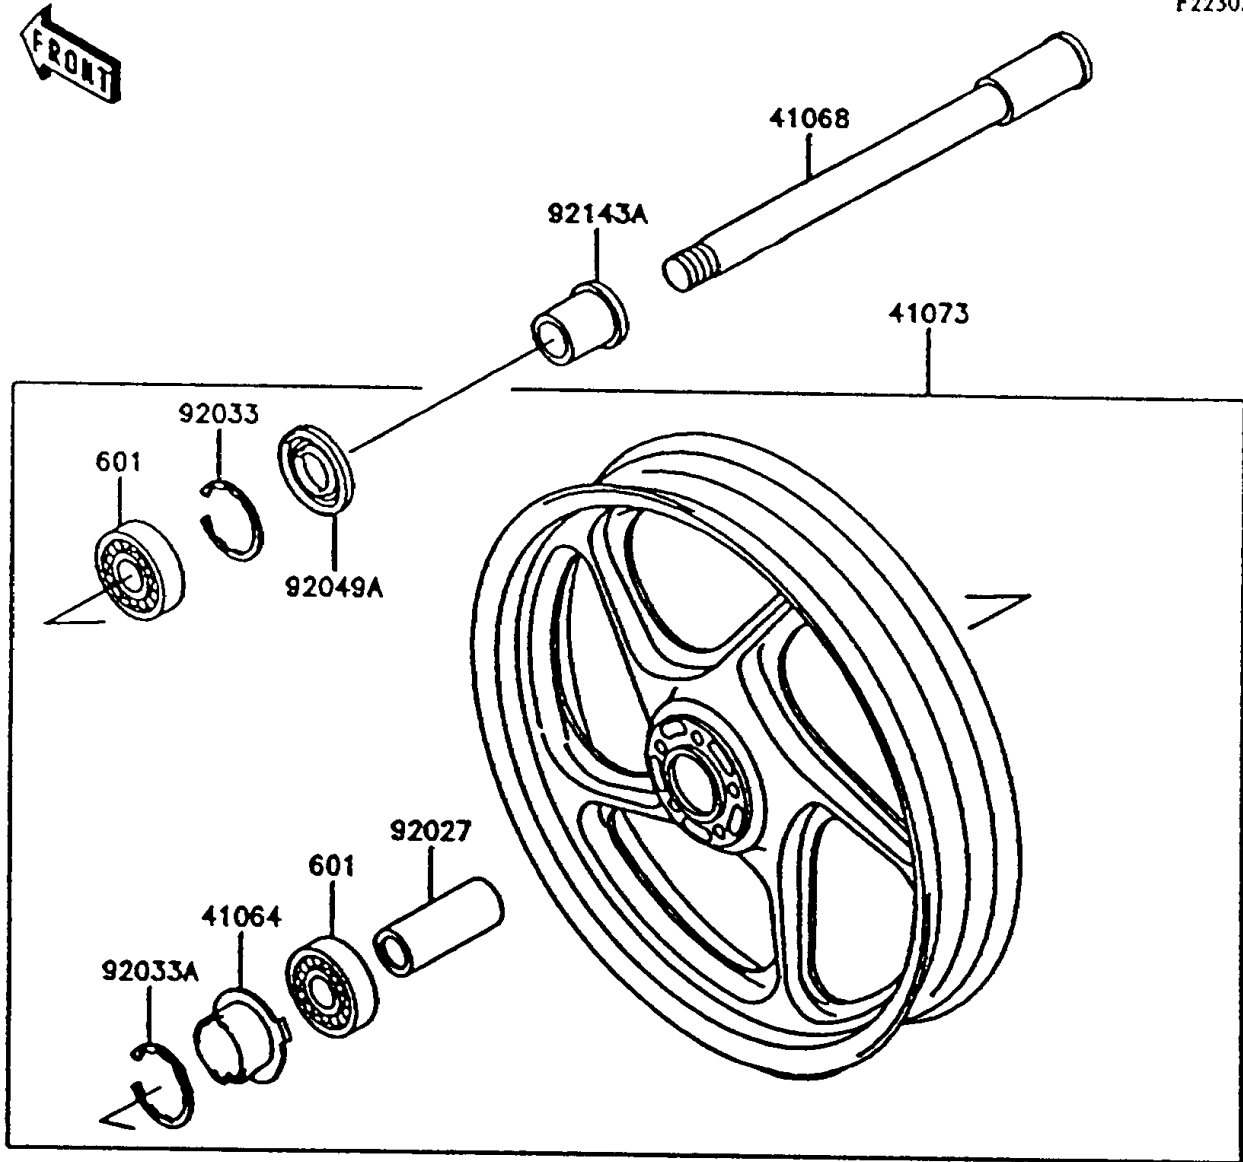

# 1994 Concours PARTS DIAGRAM

Front Wheel(ZG1000-A9)

F2230A

# 1994 Concours PARTS LIST

Front Wheel(ZG1000-A9)

ITEM NAME	PART NUMBER	QUANTITY
GEAR-METER SCREW,25T (Ref # 41060)	41060-1041	1
GEAR-METER SCREW,9T (Ref # 41060A)	41060-1123	1
WASHER,5.1X9X0.4 (Ref # 41063)	41063-001	2
RECEIVER-SPEEDOMETER (Ref # 41064)	41064-1006	1
AXLE,FR (Ref # 41068)	41068-1255	1
WHEEL-ASSY,FR,G.GRAY (Ref # 41073)	41073-1545-GE	1
CASE-ASSY-METER GEAR (Ref # 41078)	41078-1084	1
PIN,SPRING (Ref # 41082)	41082-001	1
COLLAR,17X25X92 (Ref # 92027)	92027-1545	1
BUSHING,SPEEDOMETER (Ref # 92028)	92028-1066	1
RING-SNAP,40MM (Ref # 92033)	92033-1040	1
RING-SNAP,42MM (Ref # 92033A)	92033-1041	1
SEAL-OIL,BJN30427-C3 (Ref # 92049)	92049-1057	1
SEAL-OIL,AG1258AO (Ref # 92049A)	92049-1110	1
COLLAR,FR AXLE,NUT,L=42.5 (Ref # 92143)	92143-1206	1
COLLAR,FR AXLE,L=15 (Ref # 92143A)	92143-1578	1
BEARING-BALL,#6203UUC3 (Ref # 601)	601B6203UU	2