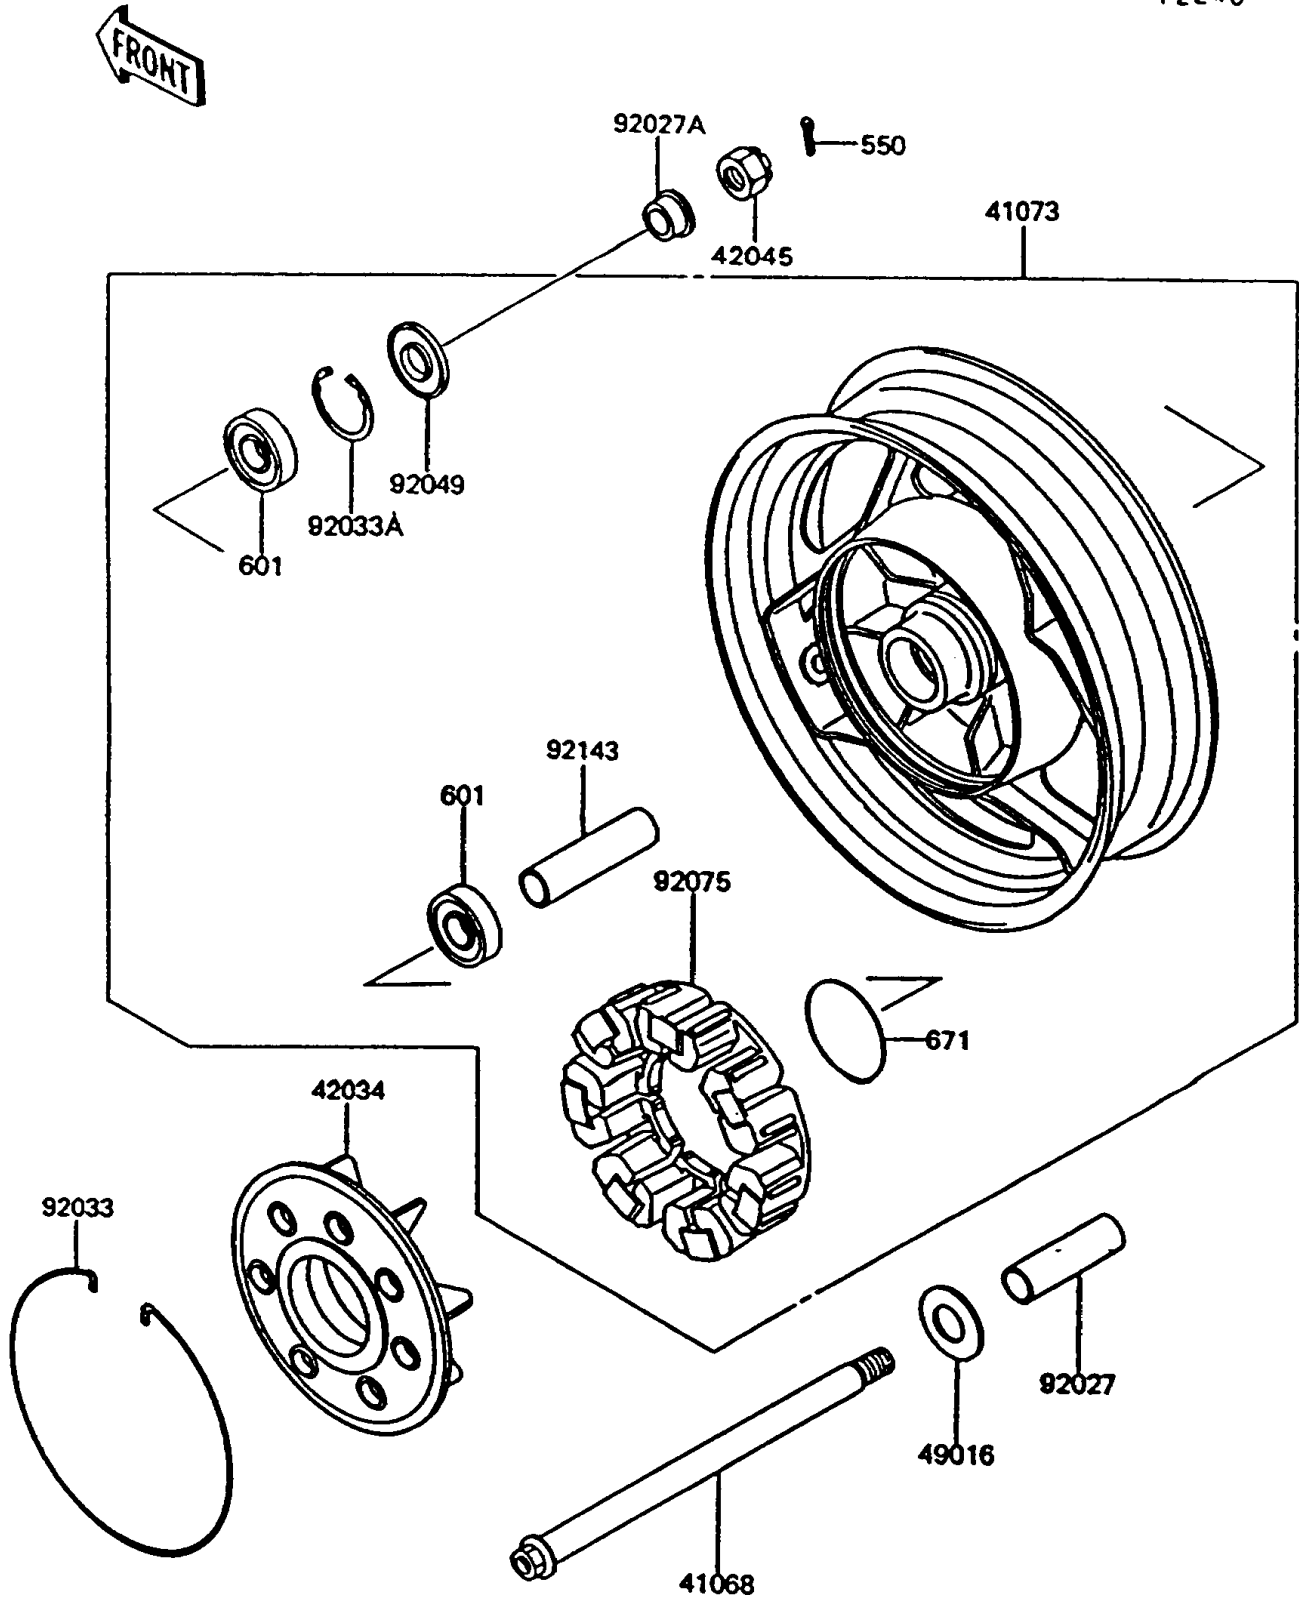

1992 Concours PARTS DIAGRAM

Rear Wheel/Chain(ZG1000-A7/A8)

F2240

1992 Concours PARTS LIST

Rear Wheel/Chain(ZG1000-A7/A8)

| ITEM NAME | PART NUMBER | QUANTITY |
|---|---------------|----------|
| AXLE,RR (Ref # 41068) | 41068-1197 | 1 |
| WHEEL-ASSY,RR,SILVER NO.1 (Ref # 41073) | 41073-1335-CX | 1 |
| COUPLING,RR HUB (Ref # 42034) | 42034-1011 | 1 |
| NUT,CASTLE,18MM (Ref # 42045) | 42045-018 | 1 |
| COVER-SEAL (Ref # 49016) | 49016-1019 | 1 |
| COLLAR,20.2X28X89 (Ref # 92027) | 92027-1553 | 1 |
| COLLAR,RR AXLE,L=20 (Ref # 92027A) | 92027-1792 | 1 |
| RING-SNAP (Ref # 92033) | 92033-1019 | 1 |
| RING-SNAP,52MM (Ref # 92033A) | 92033-1043 | 1 |
| SEAL-OIL,28X52X5 (Ref # 92049) | 92049-1061 | 1 |
| DAMPER,SHOCK,RR HUB (Ref # 92075) | 92075-1121 | 1 |
| COLLAR,20.2X28X105.5 (Ref # 92143) | 92143-1048 | 1 |
| PIN-COTTER,4.0X35 (Ref # 550) | 550D4035 | 1 |
| BEARING-BALL,#6304UUC3 (Ref # 601) | 601B6304UU | 2 |
| O RING,80MM (Ref # 671) | 671B2580 | 1 |