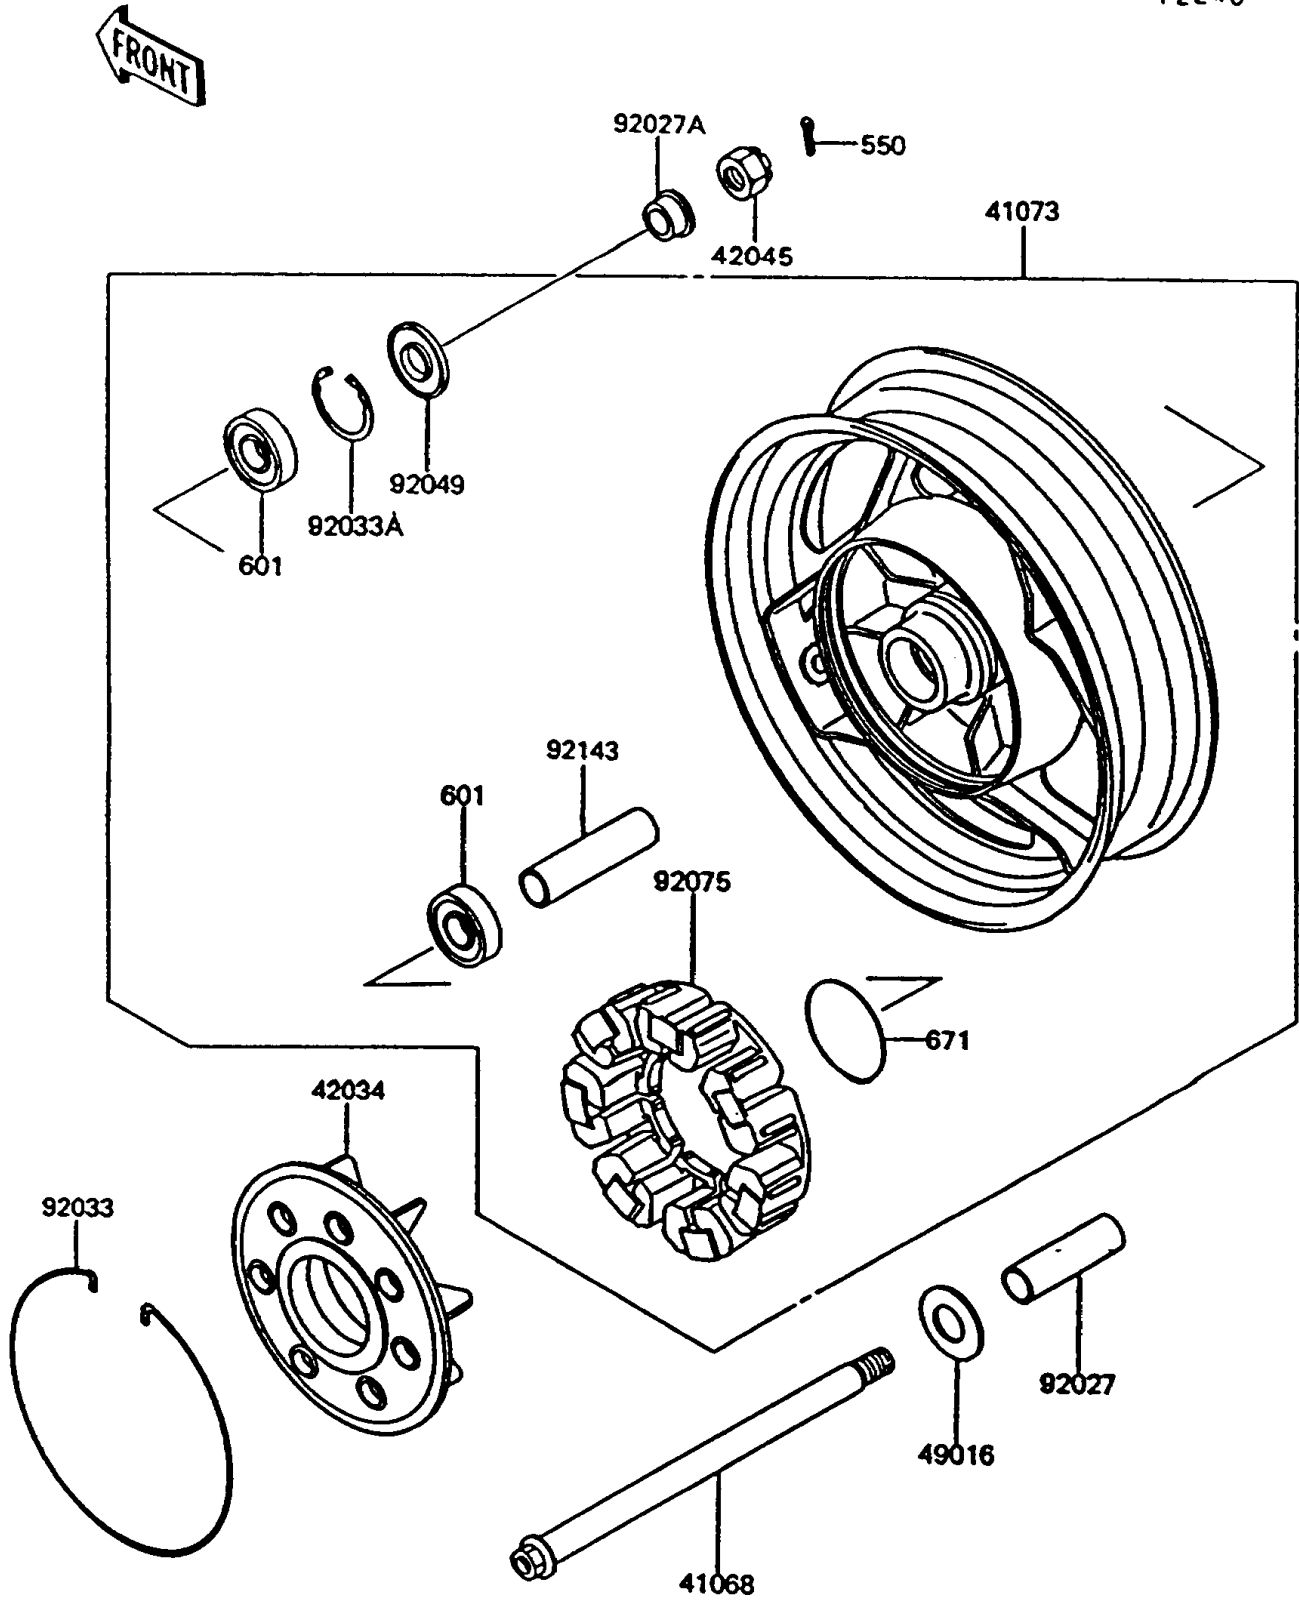

1993 Concours PARTS DIAGRAM

Rear Wheel/Chain(ZG1000-A7/A8)

F2240

1993 Concours PARTS LIST

Rear Wheel/Chain(ZG1000-A7/A8)

ITEM NAME	PART NUMBER	QUANTITY
AXLE,RR (Ref # 41068)	41068-1197	1
WHEEL-ASSY,RR,SILVER NO.1 (Ref # 41073)	41073-1335-CX	1
COUPLING,RR HUB (Ref # 42034)	42034-1011	1
NUT,CASTLE,18MM (Ref # 42045)	42045-018	1
COVER-SEAL (Ref # 49016)	49016-1019	1
COLLAR,20.2X28X89 (Ref # 92027)	92027-1553	1
COLLAR,RR AXLE,L=20 (Ref # 92027A)	92027-1792	1
RING-SNAP (Ref # 92033)	92033-1019	1
RING-SNAP,52MM (Ref # 92033A)	92033-1043	1
SEAL-OIL,28X52X5 (Ref # 92049)	92049-1061	1
DAMPER,SHOCK,RR HUB (Ref # 92075)	92075-1121	1
COLLAR,20.2X28X105.5 (Ref # 92143)	92143-1048	1
PIN-COTTER,4.0X35 (Ref # 550)	550D4035	1
BEARING-BALL,#6304UUC3 (Ref # 601)	601B6304UU	2
O RING,80MM (Ref # 671)	671B2580	1