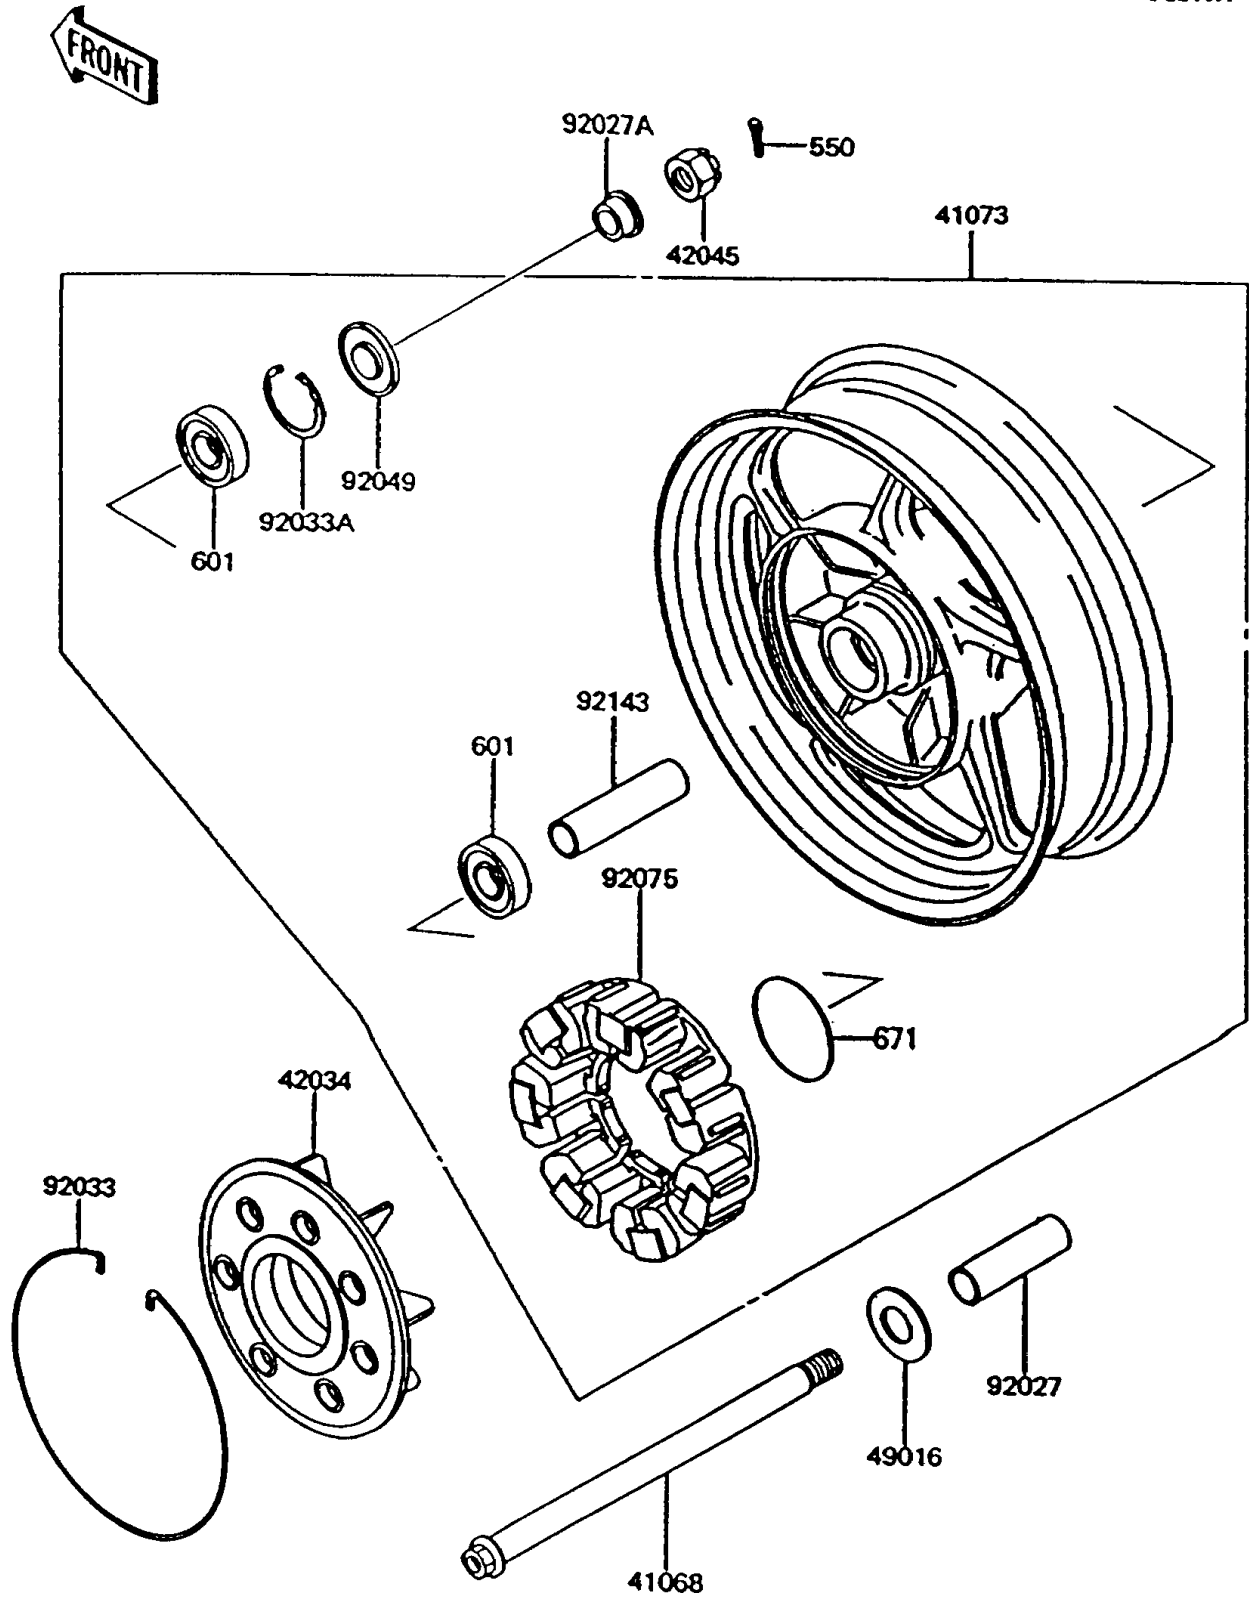

# 1994 Concours PARTS DIAGRAM

Rear Wheel/Chain(ZG1000-A9)

F2240A

# 1994 Concours PARTS LIST

Rear Wheel/Chain(ZG1000-A9)

ITEM NAME	PART NUMBER	QUANTITY
AXLE,RR (Ref # 41068)	41068-1197	1
WHEEL-ASSY,RR,G.GRAY (Ref # 41073)	41073-1549-GE	1
COUPLING,RR HUB (Ref # 42034)	42034-1011	1
NUT,CASTLE,18MM (Ref # 42045)	42045-018	1
COVER-SEAL (Ref # 49016)	49016-1019	1
COLLAR,20.2X28X89 (Ref # 92027)	92027-1553	1
COLLAR,RR AXLE,L=20 (Ref # 92027A)	92027-1792	1
RING-SNAP (Ref # 92033)	92033-1019	1
RING-SNAP,52MM (Ref # 92033A)	92033-1043	1
SEAL-OIL,28X52X5 (Ref # 92049)	92049-1061	1
DAMPER,SHOCK,RR HUB (Ref # 92075)	92075-1121	1
COLLAR,20.2X28X105.5 (Ref # 92143)	92143-1048	1
PIN-COTTER,4.0X35 (Ref # 550)	550D4035	1
BEARING-BALL,#6304UUC3 (Ref # 601)	601B6304UU	2
O RING,80MM (Ref # 671)	671B2580	1