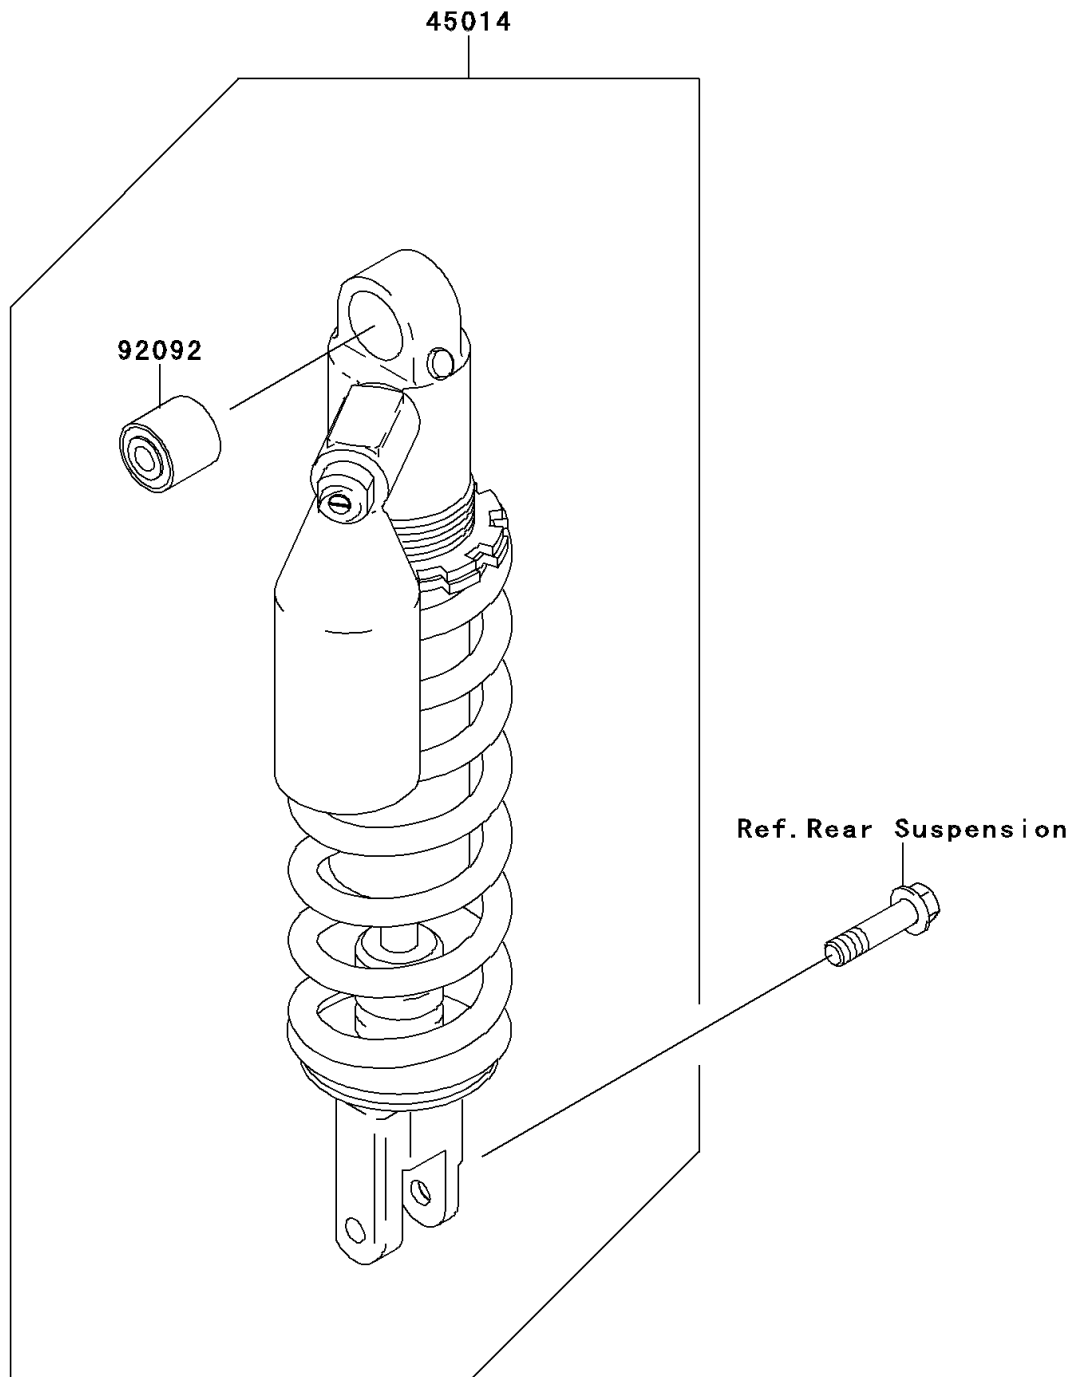

2011 KLX250S (Canada Only) PARTS DIAGRAM

Shock Absorber(s)

F2280

2011 KLX250S (Canada Only) PARTS LIST

Shock Absorber(s)

ITEM NAME	PART NUMBER	QUANTITY
SHOCKABSORBER,SPG WHT+BODY BLK (Ref # 45014)	45014-0246-23F	1
BUSHING-RUBBER,SHOCKABSORBER (Ref # 92092)	92092-1062	1