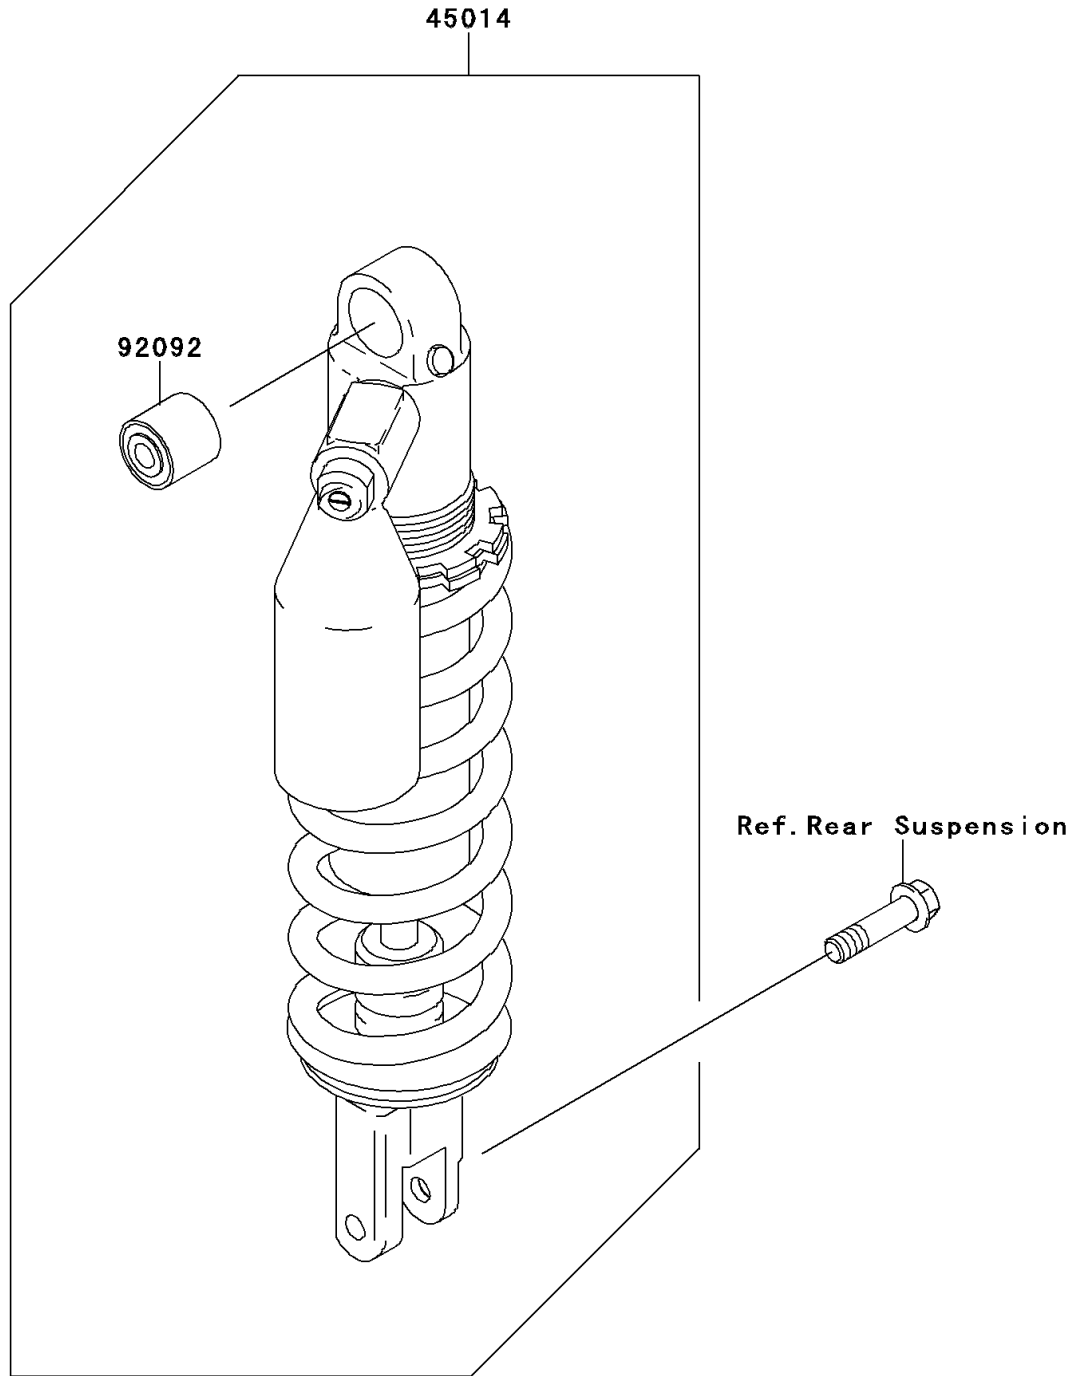

2012 KLX® 250S PARTS DIAGRAM

Shock Absorber(s)

F2280

2012 KLX® 250S PARTS LIST

Shock Absorber(s)

ITEM NAME	PART NUMBER	QUANTITY
SHOCKABSORBER,SPG WHT+BODY BLK (Ref # 45014)	45014-0246-23F	1
BUSHING-RUBBER,SHOCKABSORBER (Ref # 92092)	92092-1062	1