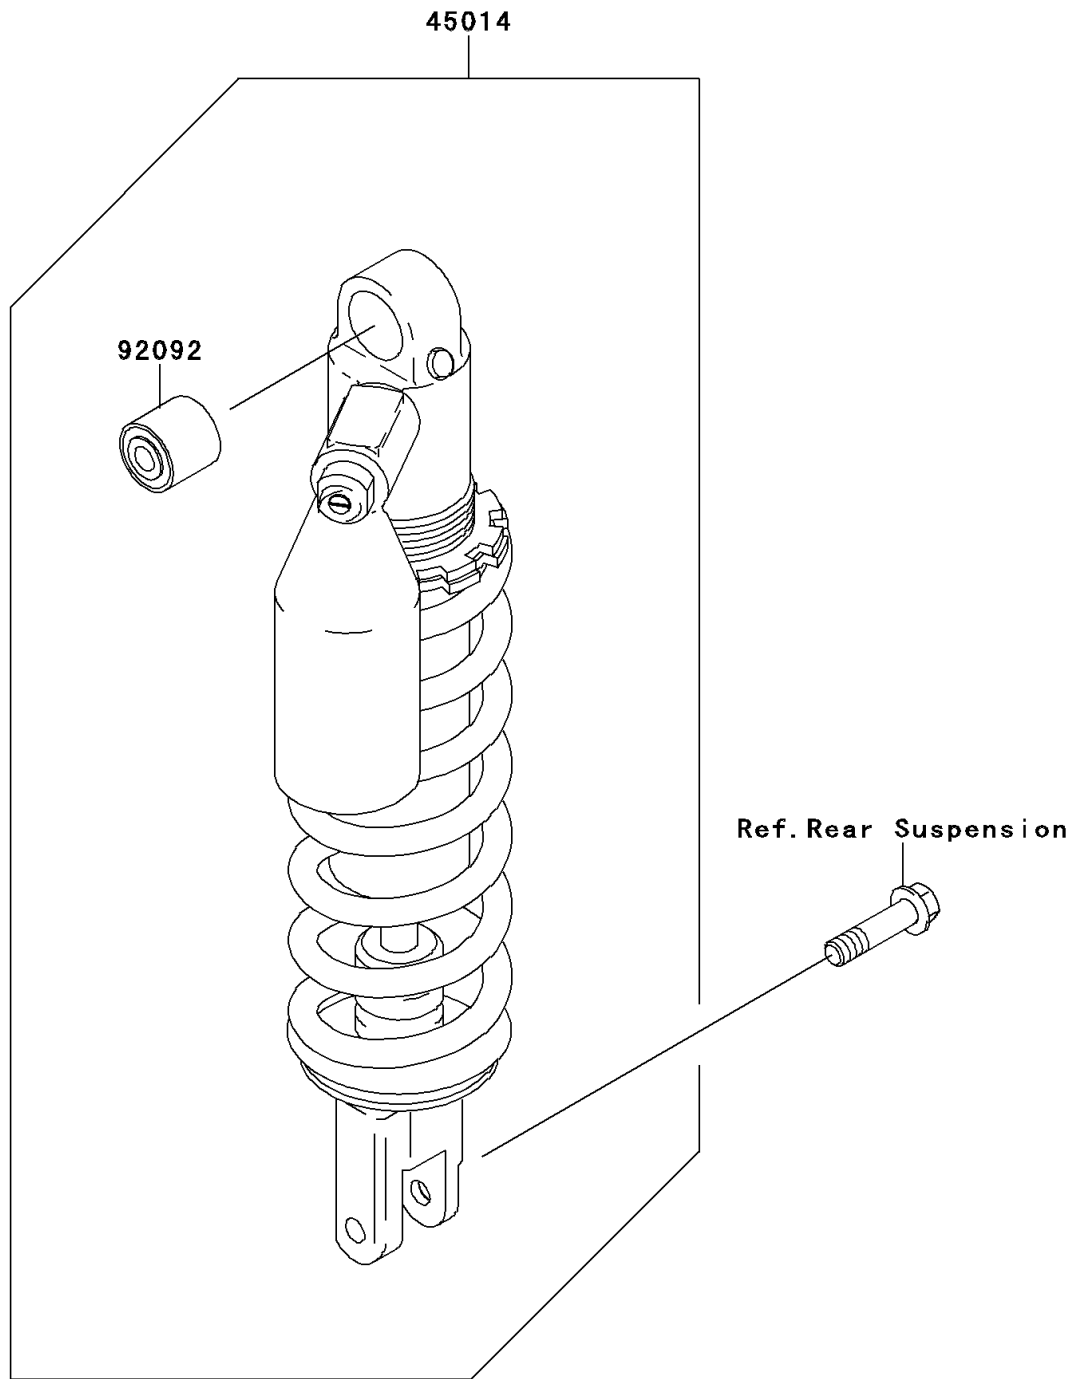

2012 KLX® 250S PARTS DIAGRAM

Shock Absorber(s)

F2280

2012 KLX® 250S PARTS LIST

Shock Absorber(s)

ITEM NAME	PART NUMBER	QUANTITY
SHOCKABSORBER,SPG WHT+BODY BLK (Ref # 45014)	45014-0246-23F	1
BUSHING-RUBBER,SHOCKABSORBER (Ref # 92092)	92092-1062	1