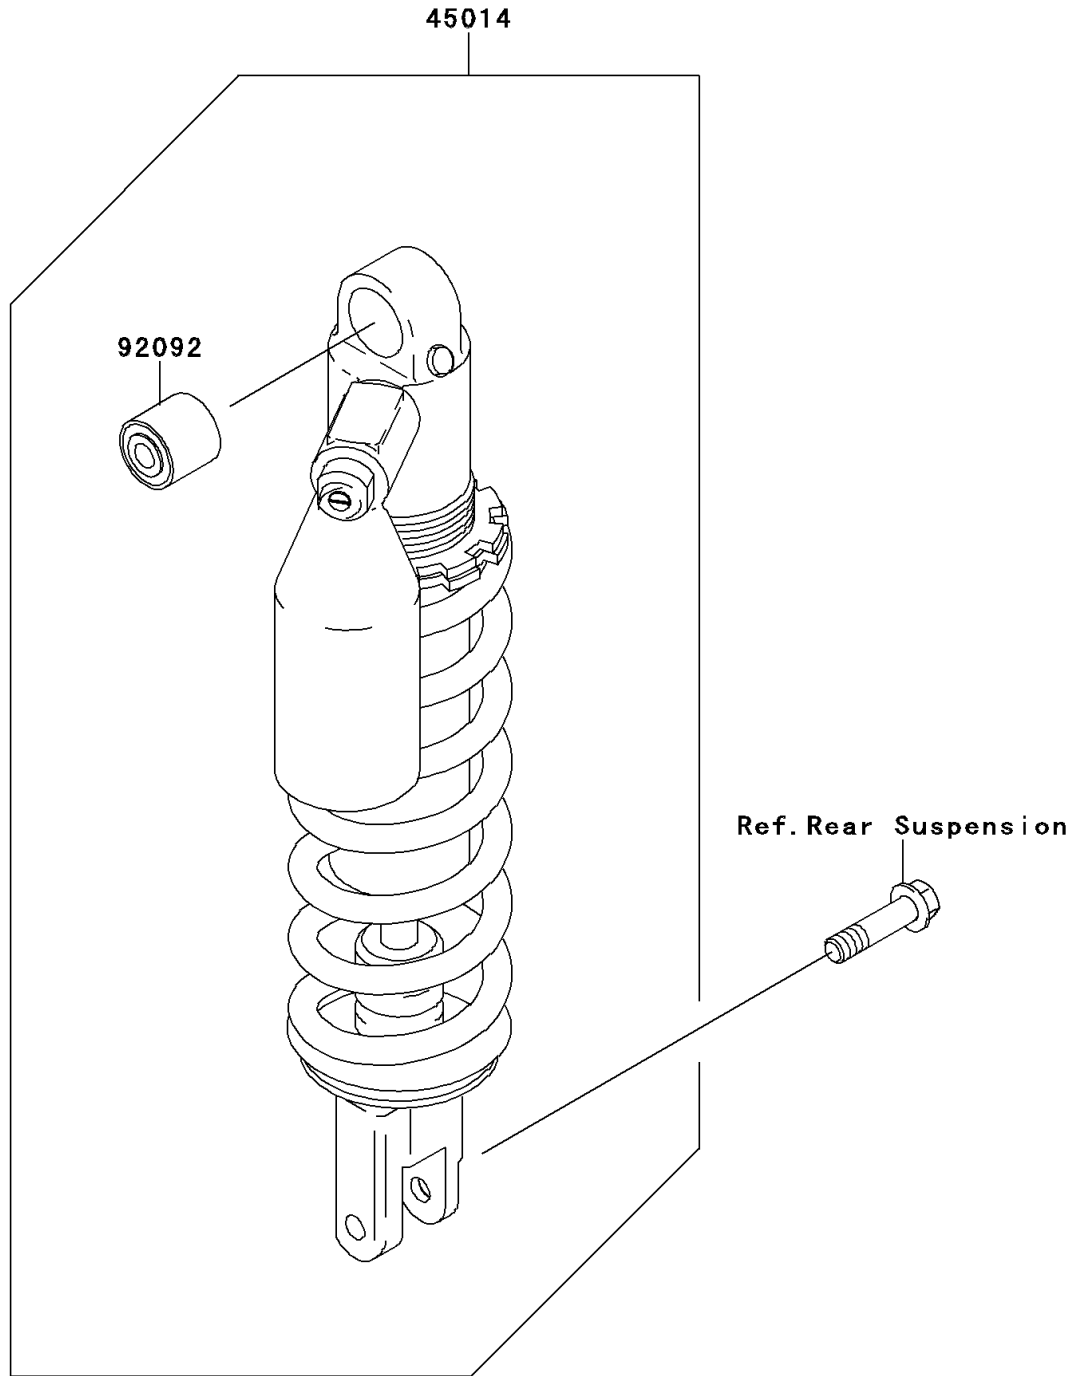

2013 KLX® 250S PARTS DIAGRAM

Shock Absorber(s)

F2280

2013 KLX® 250S PARTS LIST

Shock Absorber(s)

ITEM NAME	PART NUMBER	QUANTITY
SHOCKABSORBER,SPG WHT+BODY BLK (Ref # 45014)	45014-0246-23F	1
BUSHING-RUBBER,SHOCKABSORBER (Ref # 92092)	92092-1062	1