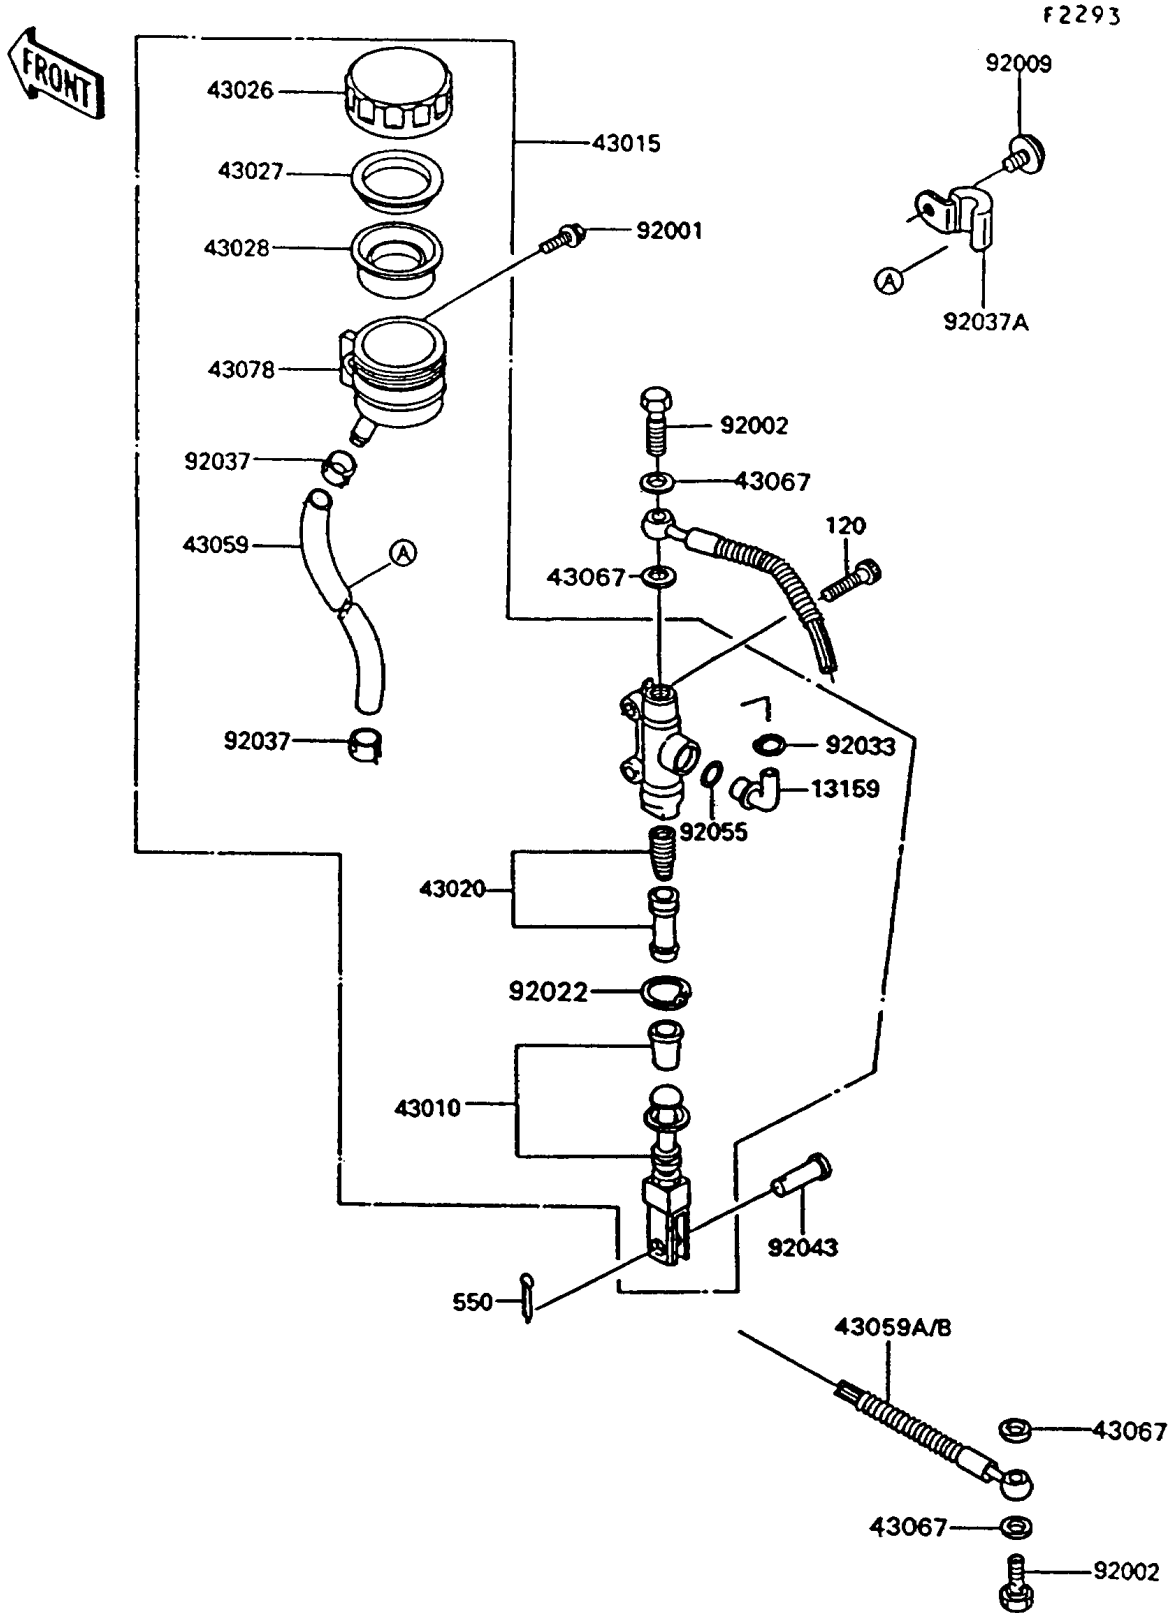

# 1992 Concours PARTS DIAGRAM

## Rear Master Cylinder

# 1992 Concours PARTS LIST

## Rear Master Cylinder

ITEM NAME	PART NUMBER	QUANTITY
CONNECTOR,RR MASTER CYLINDER (Ref # 13159)	13159-1052	1
ROD-ASSY-BRAKE (Ref # 43010)	43010-1066	1
CYLINDER-ASSY-MASTER,RR (Ref # 43015)	43015-1359	1
PISTON-COMP-BRAKE,RR (Ref # 43020)	43020-1067	1
CAP-BRAKE (Ref # 43026)	43026-1051	1
PLATE-DIAPHRAGM (Ref # 43027)	43027-1051	1
DIAPHRAGM,MASTER CYLINDER (Ref # 43028)	43028-1057	1
HOSE-BRAKE,RR MASTER CYLINDER (Ref # 43059)	43059-1374	1
HOSE-BRAKE,RR (Ref # 43059A)	43059-1599	1
WASHER,10.5X15X1.5 (Ref # 43067)	43067-001	4
RESERVOIR,RR MASTER CYLINDER (Ref # 43078)	43078-1058	1
BOLT,W/P,6X16 (Ref # 92001)	92001-1860	1
BOLT,OIL,L=23 (Ref # 92002)	92002-1888	2
SCREW,6X8 (Ref # 92009)	92009-1294	1
WASHER,CIRCRIP (Ref # 92022)	92022-1601	1
RING-SNAP,20.5MM (Ref # 92033)	92033-1186	1
CLAMP,BRAKE HOSE (Ref # 92037)	92037-1547	2
CLAMP,HOSE (Ref # 92037A)	92037-1807	1
PIN,8MM (Ref # 92043)	92043-1303	1
RING-O,MASTER CYLINDER (Ref # 92055)	92055-1251	1
BOLT-SOCKET,8X30 (Ref # 120)	120P0830	2
PIN-COTTER,2.0X15 (Ref # 550)	550D2015	1