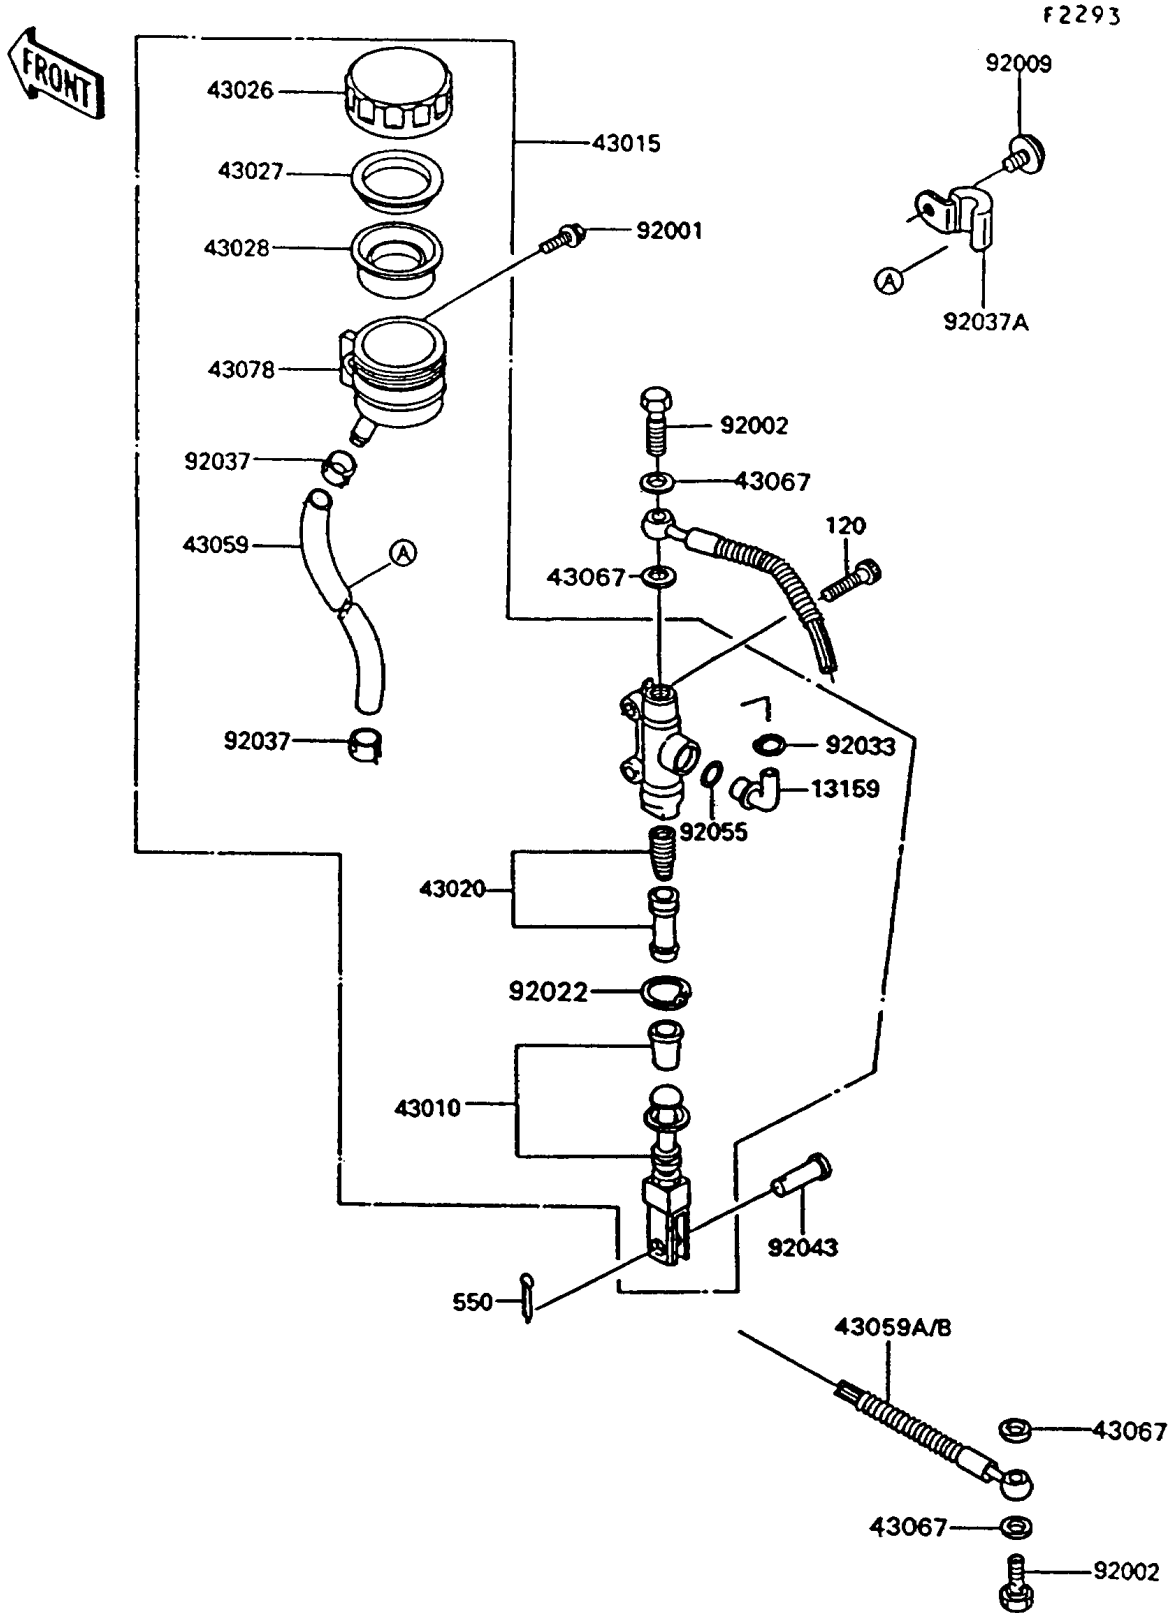

1994 Concours PARTS DIAGRAM

Rear Master Cylinder

1994 Concours PARTS LIST

Rear Master Cylinder

ITEM NAME	PART NUMBER	QUANTITY
CONNECTOR,RR MASTER CYLINDER (Ref # 13159)	13159-1052	1
ROD-ASSY-BRAKE (Ref # 43010)	43010-1066	1
CYLINDER-ASSY-MASTER,RR (Ref # 43015)	43015-1359	1
PISTON-COMP-BRAKE,RR (Ref # 43020)	43020-1067	1
CAP-BRAKE (Ref # 43026)	43026-1051	1
PLATE-DIAPHRAGM (Ref # 43027)	43027-1051	1
DIAPHRAGM,MASTER CYLINDER (Ref # 43028)	43028-1057	1
HOSE-BRAKE,RR MASTER CYLINDER (Ref # 43059)	43059-1374	1
HOSE-BRAKE,RR (Ref # 43059B)	43059-1825	1
WASHER,10.5X15X1.5 (Ref # 43067)	43067-001	4
RESERVOIR,RR MASTER CYLINDER (Ref # 43078)	43078-1058	1
BOLT,W/P,6X16 (Ref # 92001)	92001-1860	1
BOLT,OIL,L=23 (Ref # 92002)	92002-1888	2
SCREW,6X8 (Ref # 92009)	92009-1294	1
WASHER,CIRCRIP (Ref # 92022)	92022-1601	1
RING-SNAP,20.5MM (Ref # 92033)	92033-1186	1
CLAMP,BRAKE HOSE (Ref # 92037)	92037-1547	2
CLAMP,HOSE (Ref # 92037A)	92037-1807	1
PIN,8MM (Ref # 92043)	92043-1303	1
RING-O,MASTER CYLINDER (Ref # 92055)	92055-1251	1
BOLT-SOCKET,8X30 (Ref # 120)	120P0830	2
PIN-COTTER,2.0X15 (Ref # 550)	550D2015	1