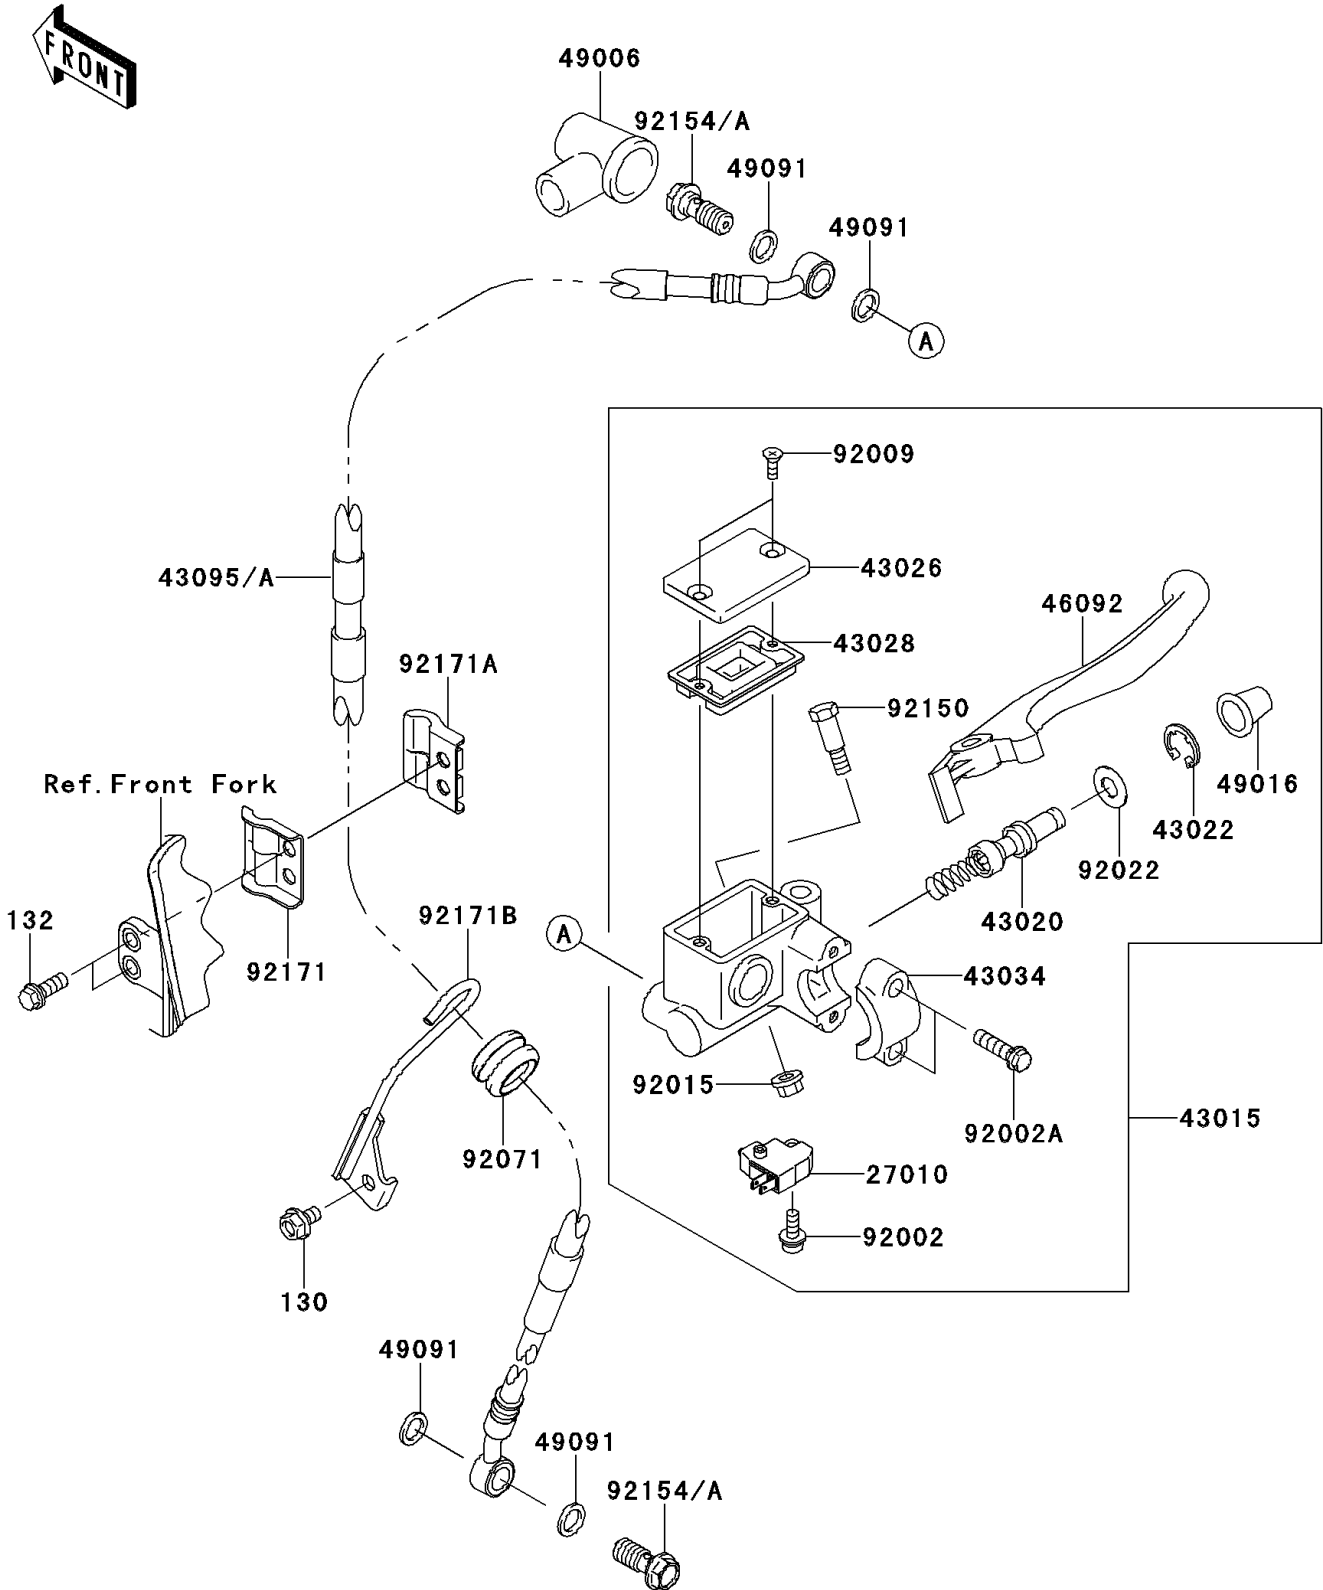

# 2011 KLX250S (Canada Only) PARTS DIAGRAM

Front Master Cylinder

F2291

## 2011 KLX250S (Canada Only) PARTS LIST

### Front Master Cylinder

ITEM NAME	PART NUMBER	QUANTITY
BOLT-FLANGED,6X10 (Ref # 130)	130BB0610	1
BOLT-FLANGED-SMALL,6X16 (Ref # 132)	132BB0616	2
SWITCH,BRAKE (Ref # 27010)	27010-0025	1
CYLINDER-ASSY-MASTER,FR (Ref # 43015)	43015-1697	1
PISTON-COMP-BRAKE (Ref # 43020)	43020-1126	1
STOPPER-BRAKE,PISTON (Ref # 43022)	43022-1010	1
CAP-BRAKE (Ref # 43026)	43026-1074	1
DIAPHRAGM (Ref # 43028)	43028-1061	1
HOLDER-BRAKE,MASTER CYLINDER (Ref # 43034)	43034-1016	1
HOSE-BRAKE,FR (Ref # 43095)	43095-0442	1
LEVER-GRIP,FRONT BRAKE (Ref # 46092)	46092-1140	1
BOOT,DUST (Ref # 49006)	49006-1040	1
COVER-SEAL,MASTER CYLINDER (Ref # 49016)	49016-1044	1
WASHER-SEAL,10.1X14.5X1.5 (Ref # 49091)	49091-0001	4
BOLT,SCREW,4X12 (Ref # 92002)	92002-1323	1
BOLT (Ref # 92002A)	92002-1894	2
SCREW,4MM (Ref # 92009)	92009-1458	2
NUT,FLANGED,6MM (Ref # 92015)	92015-1528	1
WASHER (Ref # 92022)	92022-1814	1
GROMMET,15X20X16 (Ref # 92071)	92071-0056	1
BOLT,LEVER SET (Ref # 92150)	92150-1451	1
BOLT,OIL,L=23 (Ref # 92154)	92154-0226	2
CLAMP,BRAKE HOSE (Ref # 92171)	92171-1626	1
CLAMP,BRAKE HOSE (Ref # 92171A)	92171-1627	1
CLAMP,BRAKE HOSE (Ref # 92171B)	92171-1839	1