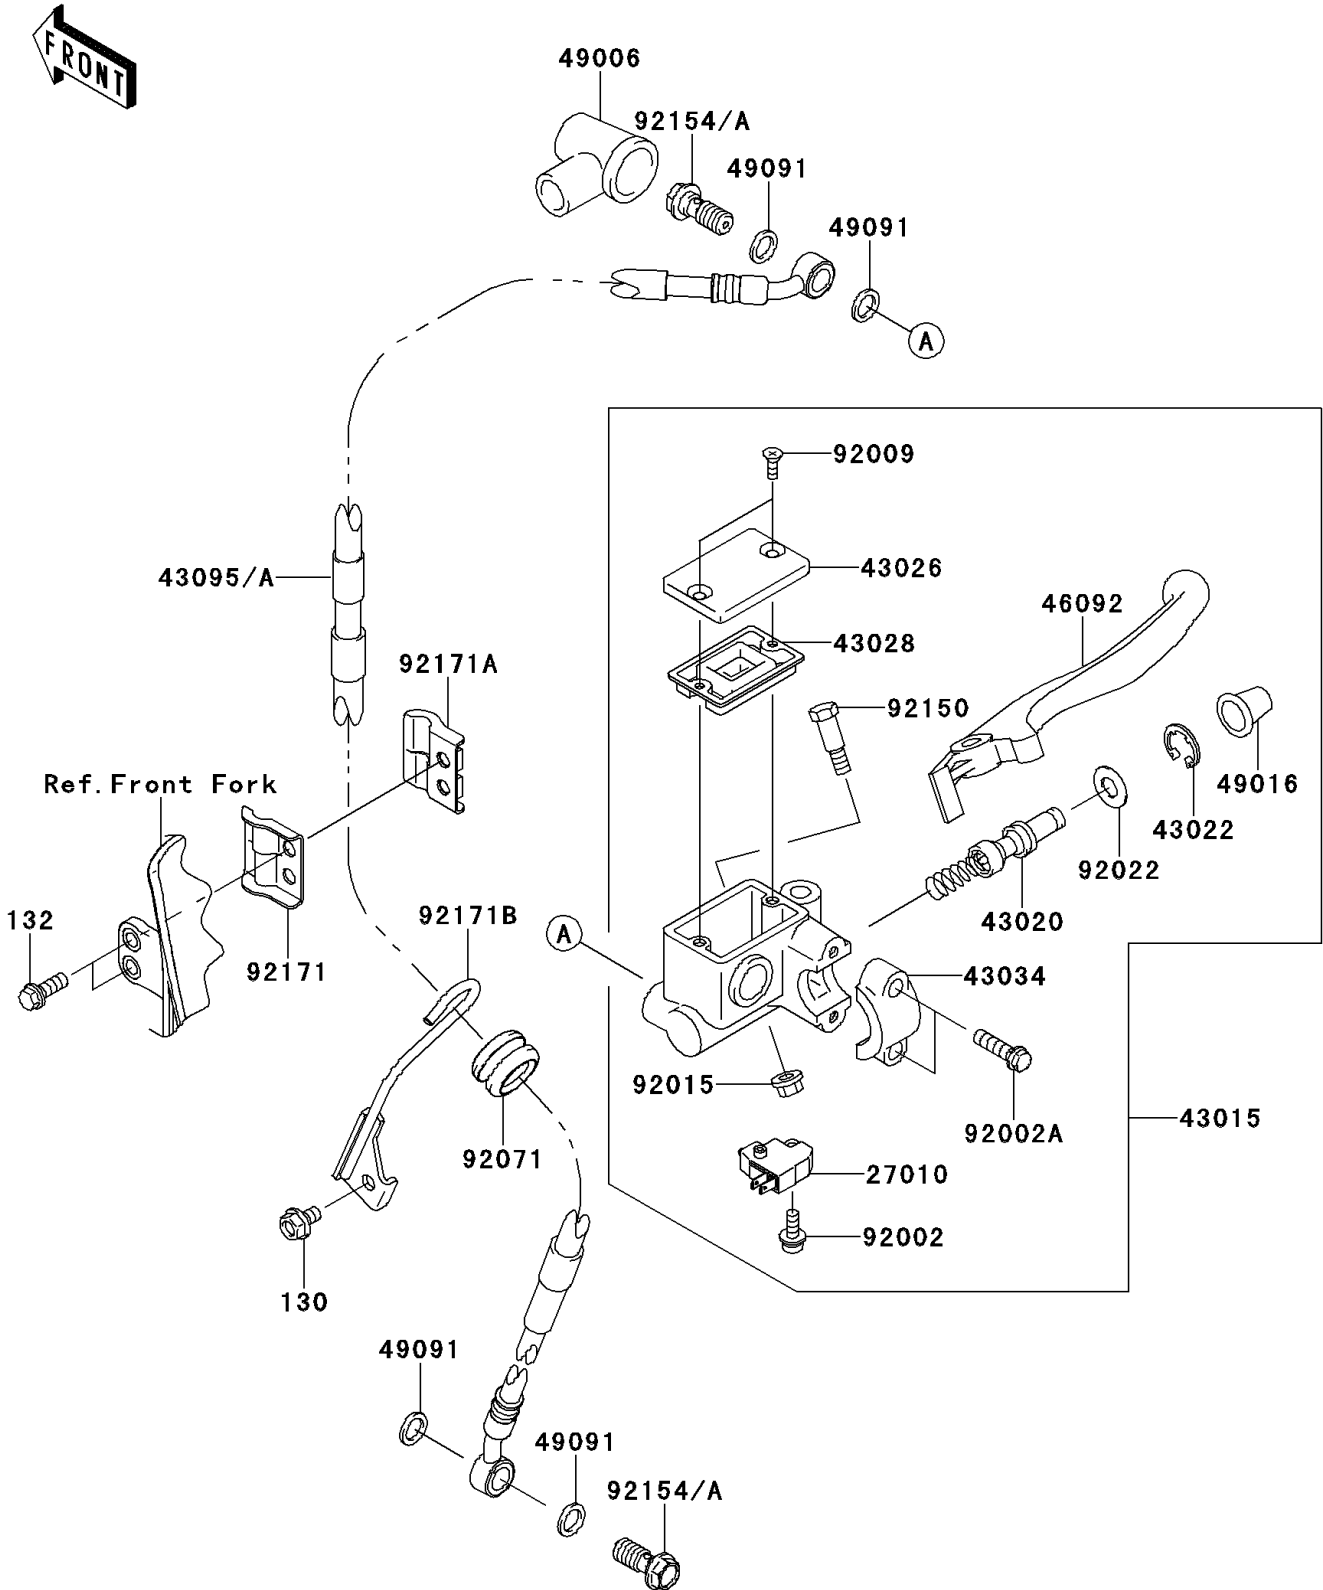

2012 KLX® 250S PARTS DIAGRAM

Front Master Cylinder

F2291

2012 KLX® 250S PARTS LIST

Front Master Cylinder

ITEM NAME	PART NUMBER	QUANTITY
BOLT-FLANGED,6X10 (Ref # 130)	130BB0610	1
BOLT-FLANGED-SMALL,6X16 (Ref # 132)	132BB0616	2
SWITCH,BRAKE (Ref # 27010)	27010-0025	1
CYLINDER-ASSY-MASTER,FR (Ref # 43015)	43015-1697	1
PISTON-COMP-BRAKE (Ref # 43020)	43020-1126	1
STOPPER-BRAKE,PISTON (Ref # 43022)	43022-1010	1
CAP-BRAKE (Ref # 43026)	43026-1074	1
DIAPHRAGM (Ref # 43028)	43028-1061	1
HOLDER-BRAKE,MASTER CYLINDER (Ref # 43034)	43034-1016	1
HOSE-BRAKE,FR (Ref # 43095A)	43095-0687	1
LEVER-GRIP,FRONT BRAKE (Ref # 46092)	46092-1140	1
BOOT,DUST (Ref # 49006)	49006-1040	1
COVER-SEAL,MASTER CYLINDER (Ref # 49016)	49016-1044	1
WASHER-SEAL,10.1X14.5X1.5 (Ref # 49091)	49091-0001	4
BOLT,SCREW,4X12 (Ref # 92002)	92002-1323	1
BOLT (Ref # 92002A)	92002-1894	2
SCREW,4MM (Ref # 92009)	92009-1458	2
NUT,FLANGED,6MM (Ref # 92015)	92015-1528	1
WASHER (Ref # 92022)	92022-1814	1
GROMMET,15X20X16 (Ref # 92071)	92071-0056	1
BOLT,LEVER SET (Ref # 92150)	92150-1451	1
BOLT,FLANGED,10X23 (Ref # 92154A)	92154-0732	2
CLAMP,BRAKE HOSE (Ref # 92171)	92171-1626	1
CLAMP,BRAKE HOSE (Ref # 92171A)	92171-1627	1
CLAMP,BRAKE HOSE (Ref # 92171B)	92171-1839	1