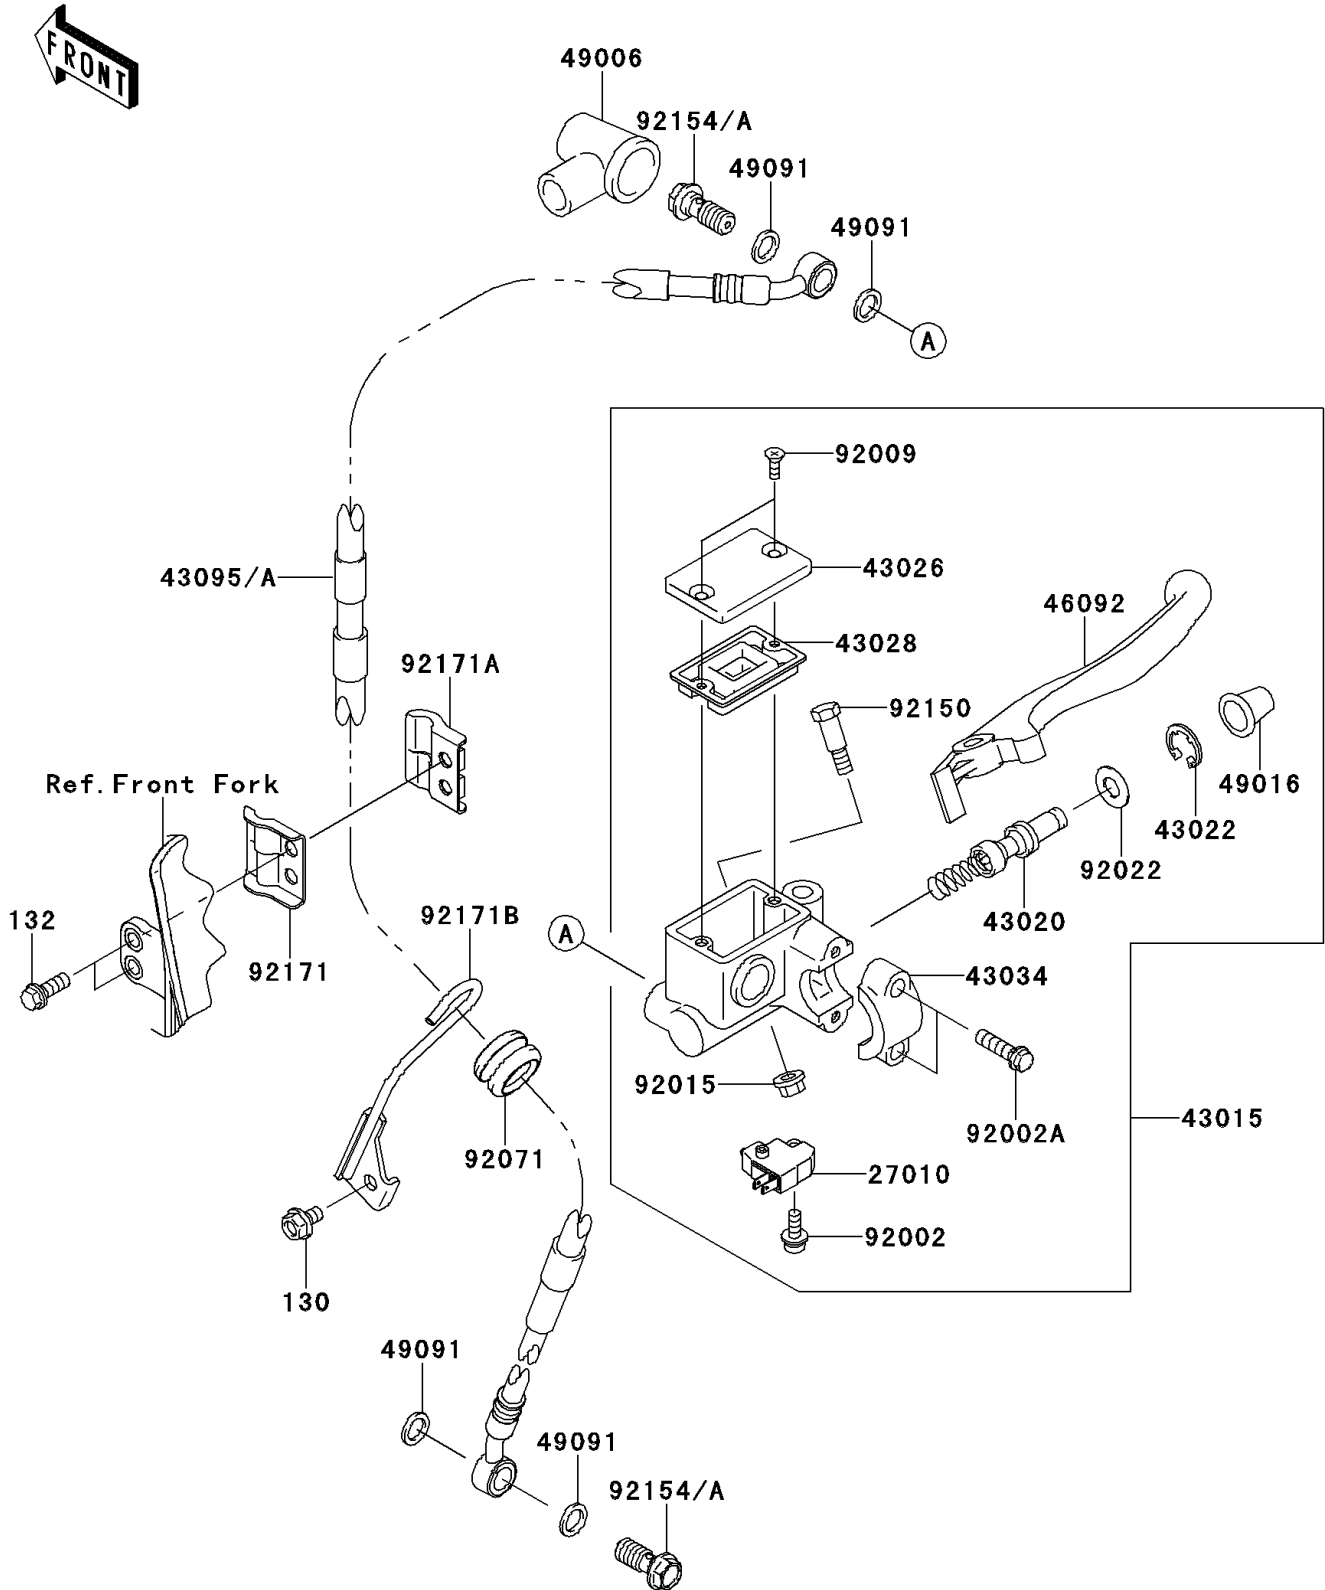

2013 KLX® 250S PARTS DIAGRAM

Front Master Cylinder

F2291

2013 KLX® 250S PARTS LIST

Front Master Cylinder

ITEM NAME	PART NUMBER	QUANTITY
-----------	-------------	----------