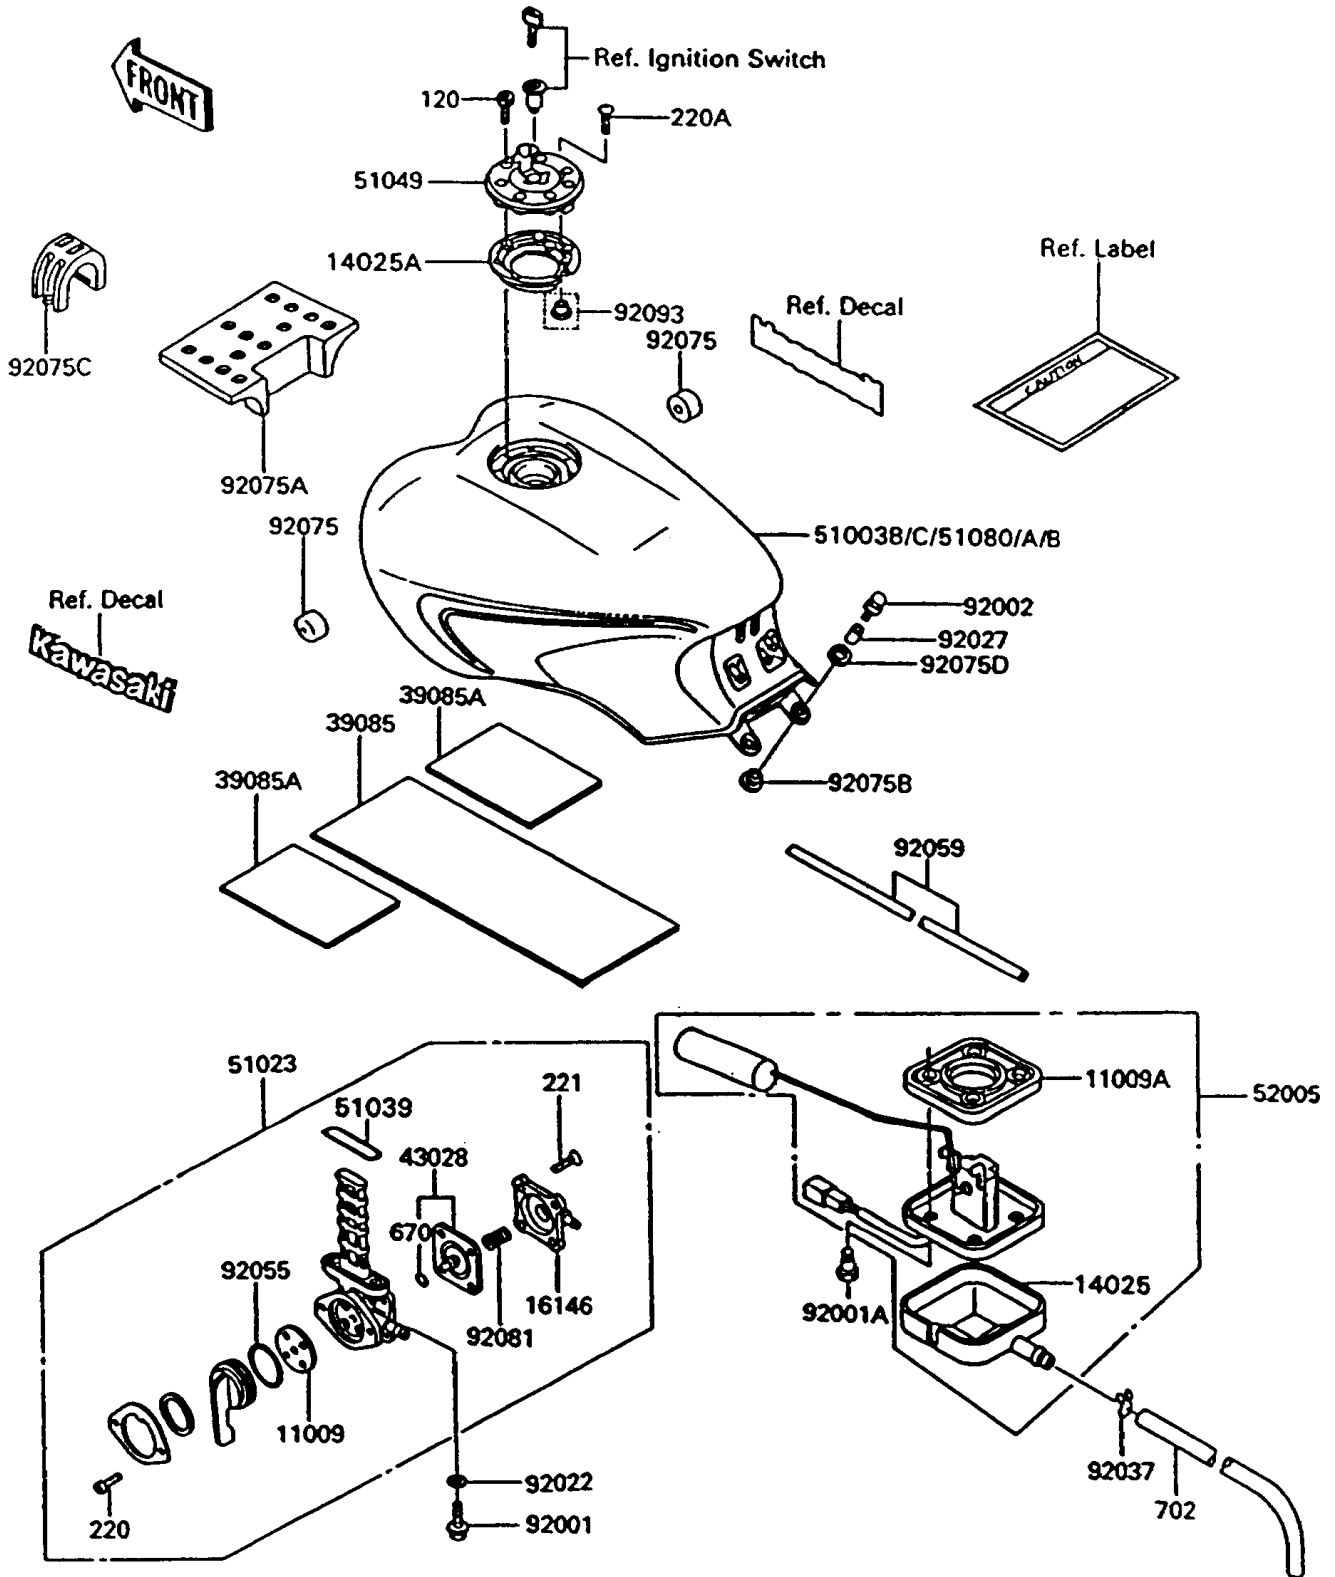

# 1994 Concours PARTS DIAGRAM

Fuel Tank

F2410

## Fuel Tank

ITEM NAME	PART NUMBER	QUANTITY
GASKET,TAP VALVE (Ref # 11009)	11009-1530	1
GASKET,FUEL GAUGE (Ref # 11009A)	11009-1656	1
COVER,FUEL GAUGE (Ref # 14025)	14025-1536	1
COVER,TANK CAP (Ref # 14025A)	14025-1913	1
COVER-ASSY,TAP DIAPHRAGM (Ref # 16146)	16146-1005	1
PAD-TANK,CNT (Ref # 39085)	39085-1054	1
PAD-TANK,SIDE (Ref # 39085A)	39085-1055	2
DIAPHRAGM,TAP (Ref # 43028)	43028-1015	1
TAP-ASSY,FUEL (Ref # 51023)	51023-1130	1
RING,TAP FLANGED (Ref # 51039)	51039-010	1
CAP-TANK,FUEL (Ref # 51049)	51049-1079	1
TANK-COMP-FUEL,L.V.RED (Ref # 51080)	51080-5072-P5	1
TANK-COMP-FUEL,RED/GRAY (Ref # 51080A)	51080-5097-2T	1
TANK-COMP-FUEL,RED/GRAY (Ref # 51080B)	51080-5098-2T	1
GAUGE,FUEL (Ref # 52005)	52005-1078	1
BOLT,6X20 (Ref # 92001)	92001-1091	2
BOLT,FUEL GAUGE (Ref # 92001A)	92001-1705	4
BOLT,6X25 (Ref # 92002)	92002-1137	2
WASHER,6.2X11X1.5 (Ref # 92022)	92022-183	2
COLLAR,6.8X10X14.5 (Ref # 92027)	92027-156	2
CLAMP,TUBE (Ref # 92037)	92037-147	1
RING-O,TAP LEVER (Ref # 92055)	92055-1027	1
TUBE,5X8X600 (Ref # 92059)	92059-1726	1
DAMPER,FUEL TANK (Ref # 92075)	92075-125	2
DAMPER,FUEL TANK (Ref # 92075A)	92075-1672	1
DAMPER,MALE (Ref # 92075B)	92075-174	2
DAMPER,FUEL TANK (Ref # 92075C)	92075-1741	1
DAMPER,FEMALE (Ref # 92075D)	92075-175	2
SPRING,TAP DIAPHRAGM (Ref # 92081)	92081-1171	1

# 1994 Concours PARTS LIST

## Fuel Tank

ITEM NAME	PART NUMBER	QUANTITY
SEAL,FUEL TANK CAP (Ref # 92093)	92093-1030	1
BOLT-SOCKET (Ref # 120)	120S0512	7
SCREW-PAN-CROS (Ref # 220)	220B0308	2
SCREW-PAN-CROS (Ref # 220A)	220C0508	1
SCREW-CSK-CROS,4X14 (Ref # 221)	221B0414	4
O RING,4MM (Ref # 670)	670B1504	1
TUBE-RUBBER,7X10X780 (Ref # 702)	702A07780	1