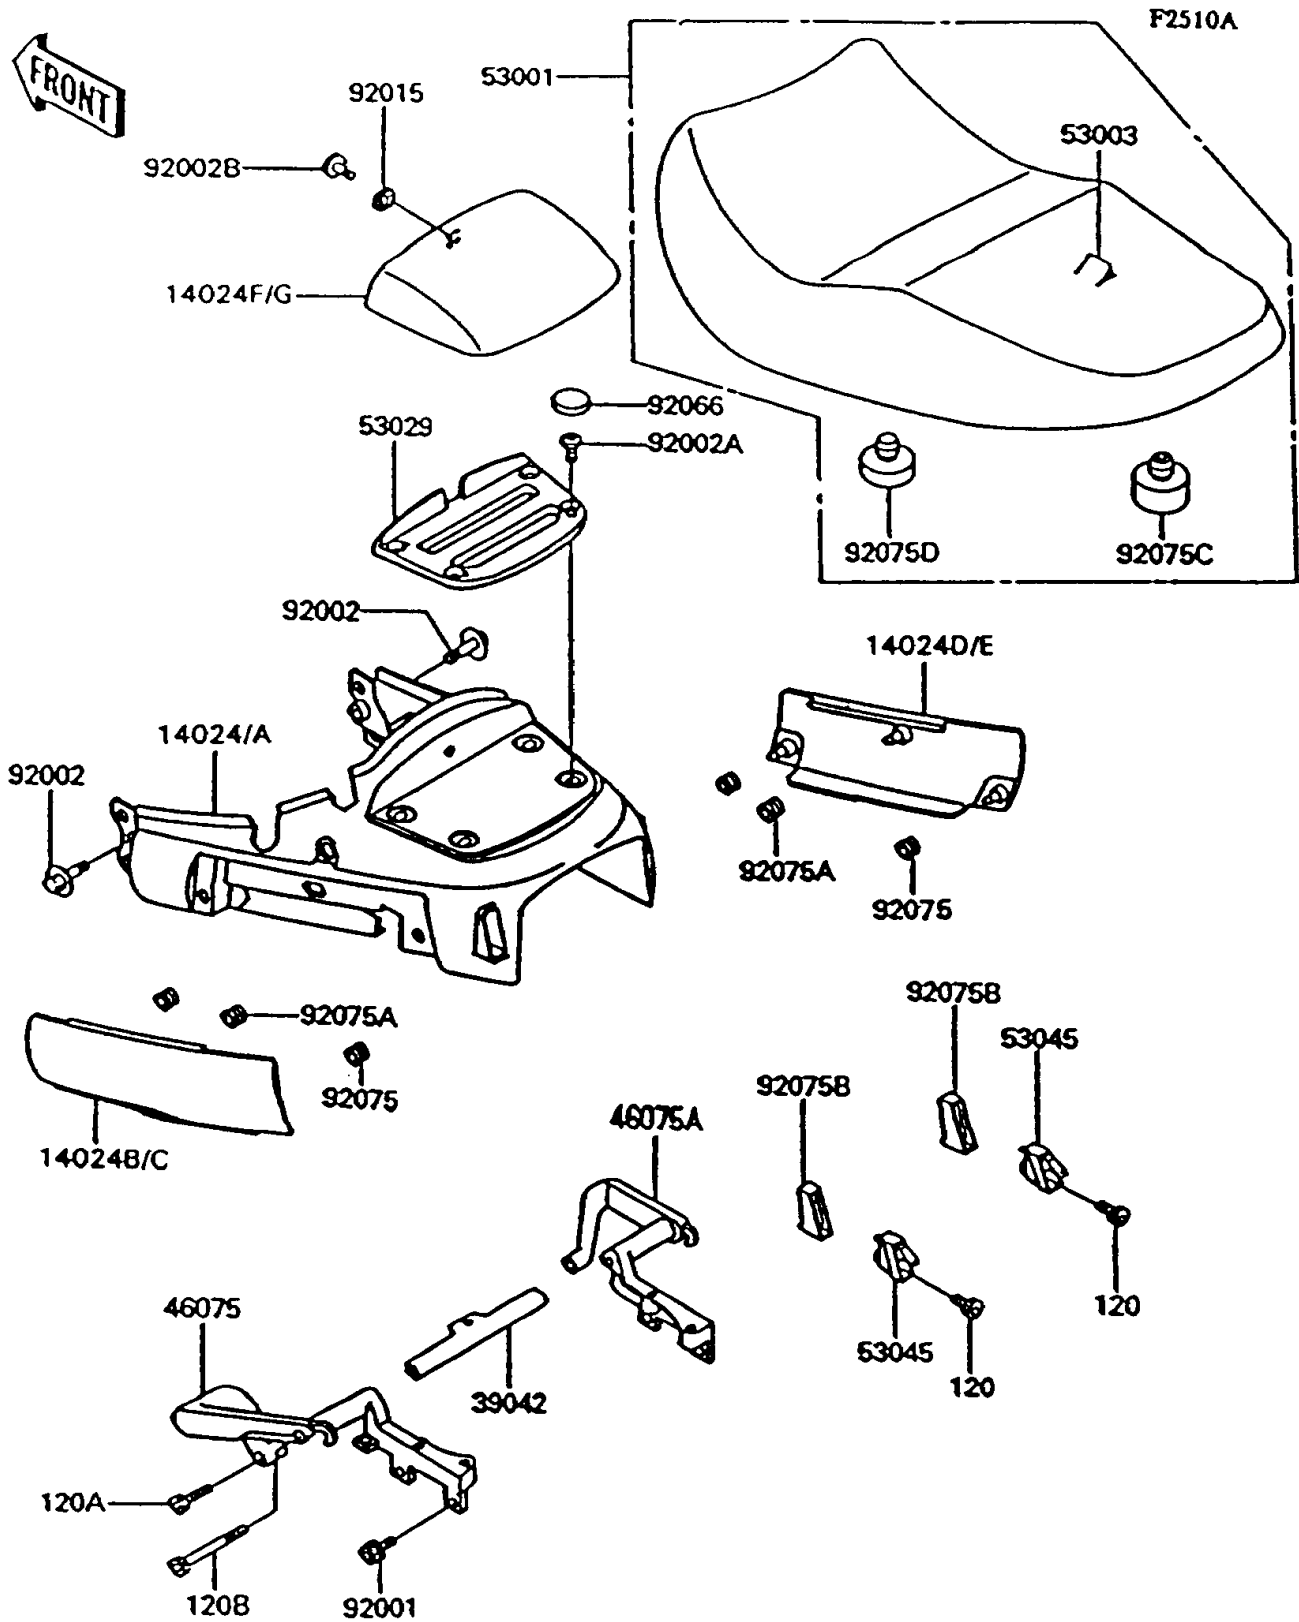

1994 Concours PARTS DIAGRAM

Seat(ZG1000-A9)

1994 Concours PARTS LIST

Seat(ZG1000-A9)

ITEM NAME	PART NUMBER	QUANTITY
COVER,SEAT,L.V.RED (Ref # 14024)	14024-1224-P5	1
COVER,SEAT,L.V.RED (Ref # 14024A)	14024-1224-2T	1
COVER,SEAT COVER,LH,L.V.RED (Ref # 14024B)	14024-1225-P5	1
COVER,SEAT COVER,LH,L.V.RED (Ref # 14024C)	14024-1225-2T	1
COVER,SEAT COVER,RH,L.V.RED (Ref # 14024D)	14024-1226-P5	1
COVER,SEAT COVER,RH,L.V.RED (Ref # 14024E)	14024-1226-2T	1
COVER,CARRIER,L.V.RED (Ref # 14024F)	14024-1227-P5	1
COVER,CARRIER,L.V.RED (Ref # 14024G)	14024-1227-2T	1
CROSSMEMBER,SEAT GRIP (Ref # 39042)	39042-1052	1
GRIP,SEAT,RR,LH (Ref # 46075)	46075-1070	1
GRIP,SEAT,RR,RH (Ref # 46075A)	46075-1071	1
SEAT-ASSY,DUAL,BLACK (Ref # 53001)	53001-1742-MA	1
LEATHER,SEAT,BLACK (Ref # 53003)	53003-1289-MA	1
CARRIER,TAIL (Ref # 53029)	53029-1069	1
HOOK-ASSY,BUNGEE CORD (Ref # 53045)	53045-1052	2
BOLT,8X18 (Ref # 92001)	92001-1359	4
BOLT,6X25 (Ref # 92002)	92002-1135	2
BOLT,SOCKET,8X23.5 (Ref # 92002A)	92002-1598	4
BOLT,5MM (Ref # 92002B)	92002-1724	1
NUT,5MM (Ref # 92015)	92015-1710	1
PLUG,19X6 (Ref # 92066)	92066-1251	4
DAMPER (Ref # 92075)	92075-051	4
DAMPER (Ref # 92075A)	92075-1470	2
DAMPER,BUNGEE CORD HOOK (Ref # 92075B)	92075-1823	2
DAMPER (Ref # 92075C)	92075-1876	2
DAMPER (Ref # 92075D)	92075-281	5
BOLT-SOCKET,6X14 (Ref # 120)	120P0614	2
BOLT-SOCKET,8X25,BLACK (Ref # 120A)	120S0825	2
BOLT-SOCKET (Ref # 120B)	120S0890	2