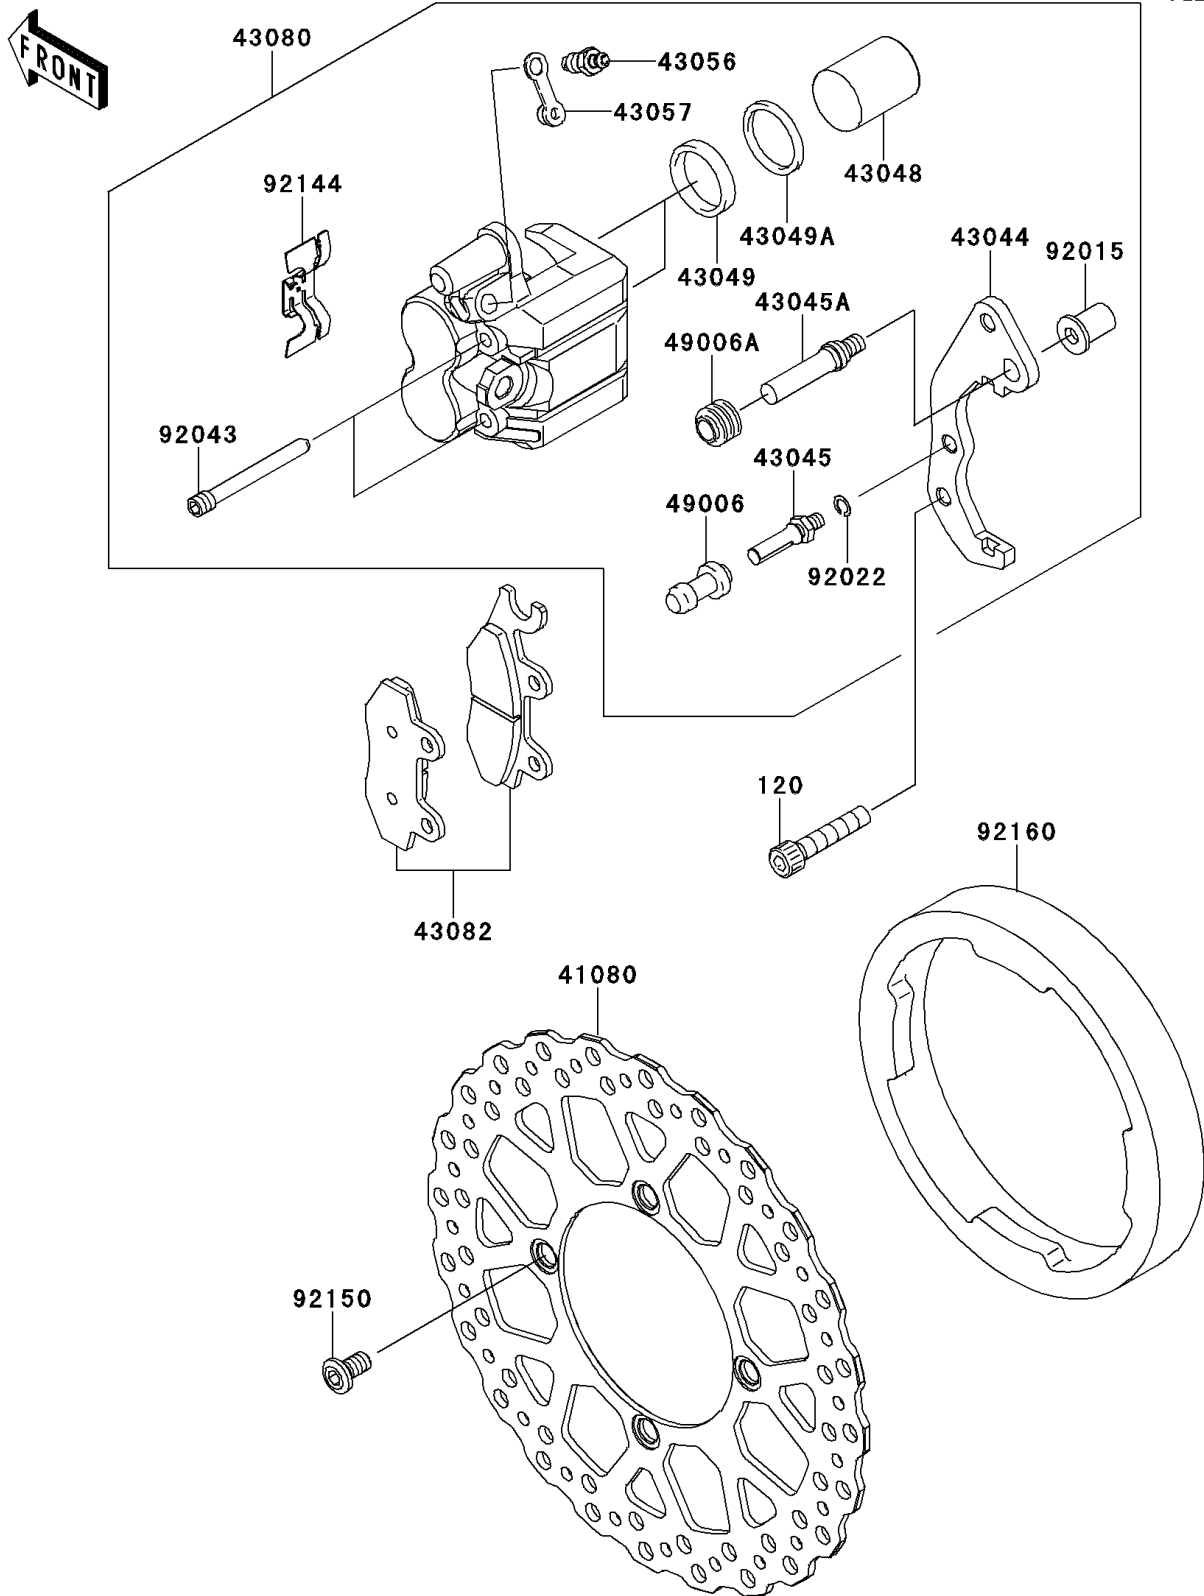

# 2011 KLX250S (Canada Only) PARTS DIAGRAM

Front Brake

F2292

# 2011 KLX250S (Canada Only) PARTS LIST

Front Brake

ITEM NAME	PART NUMBER	QUANTITY
-----------	-------------	----------