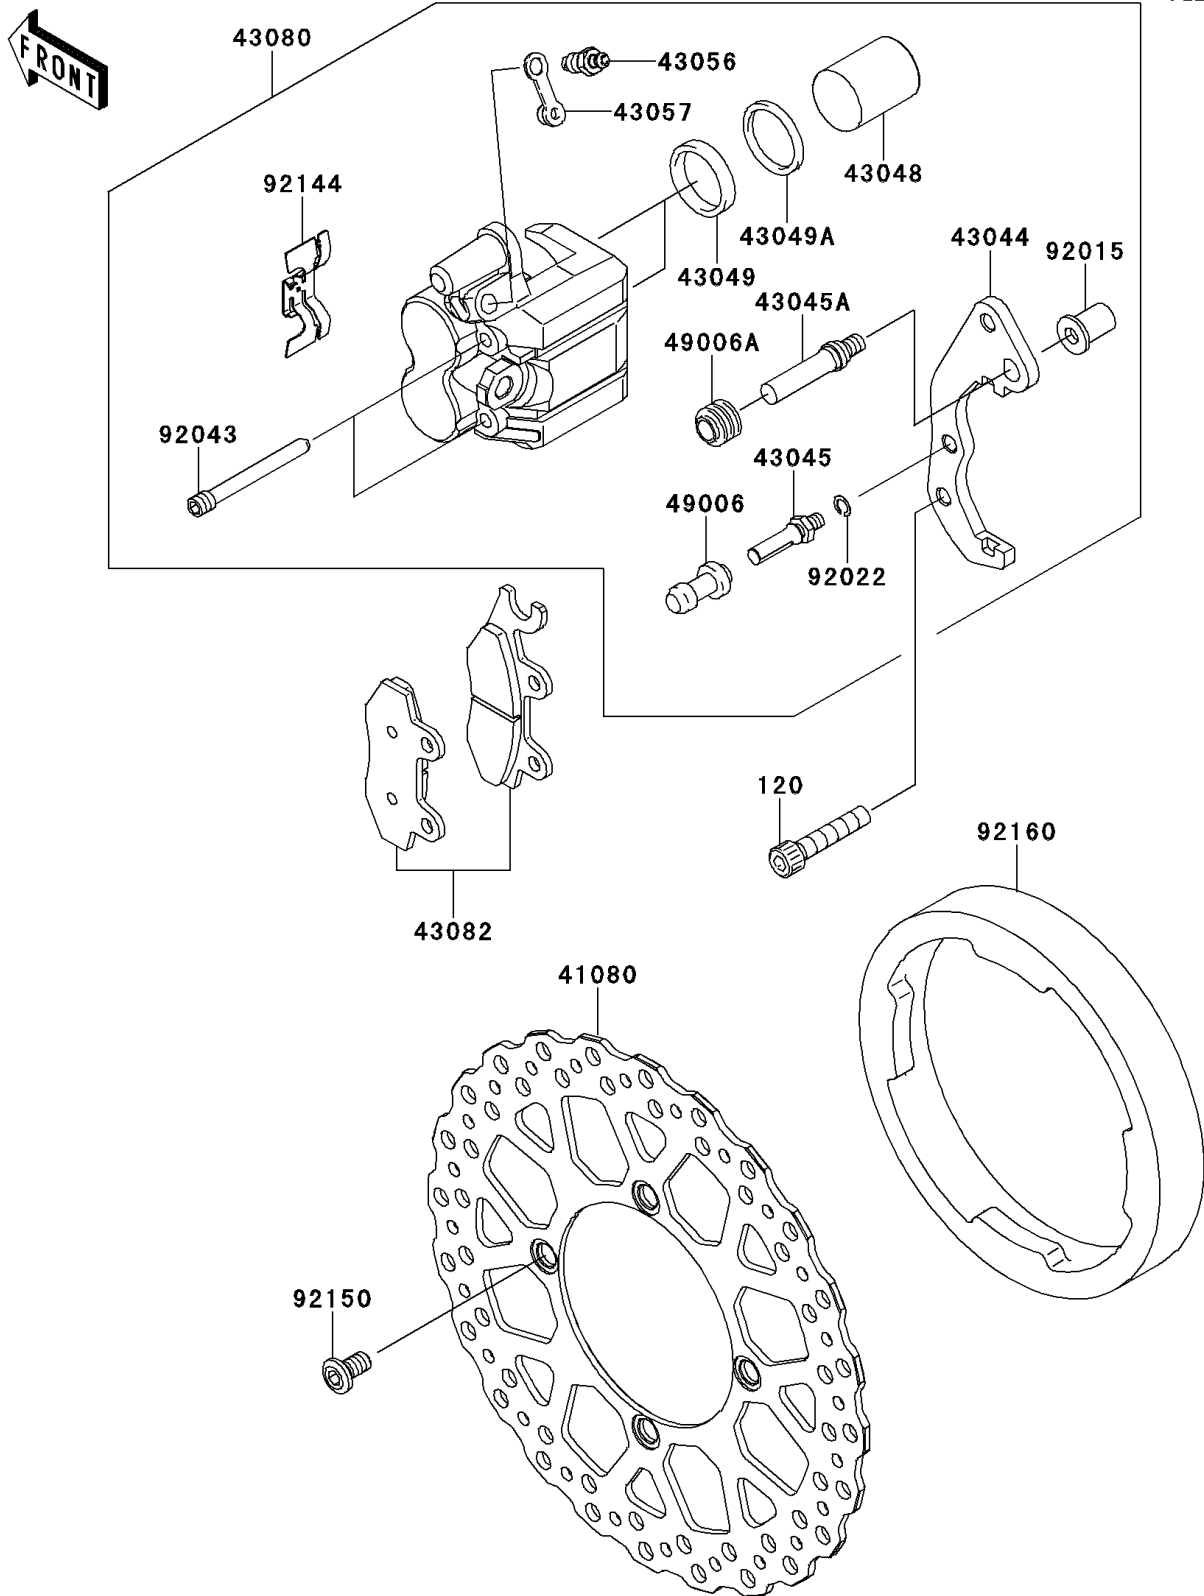

# 2012 KLX® 250S PARTS DIAGRAM

Front Brake

F2292

# 2012 KLX®250S PARTS LIST

Front Brake

ITEM NAME	PART NUMBER	QUANTITY
-----------	-------------	----------