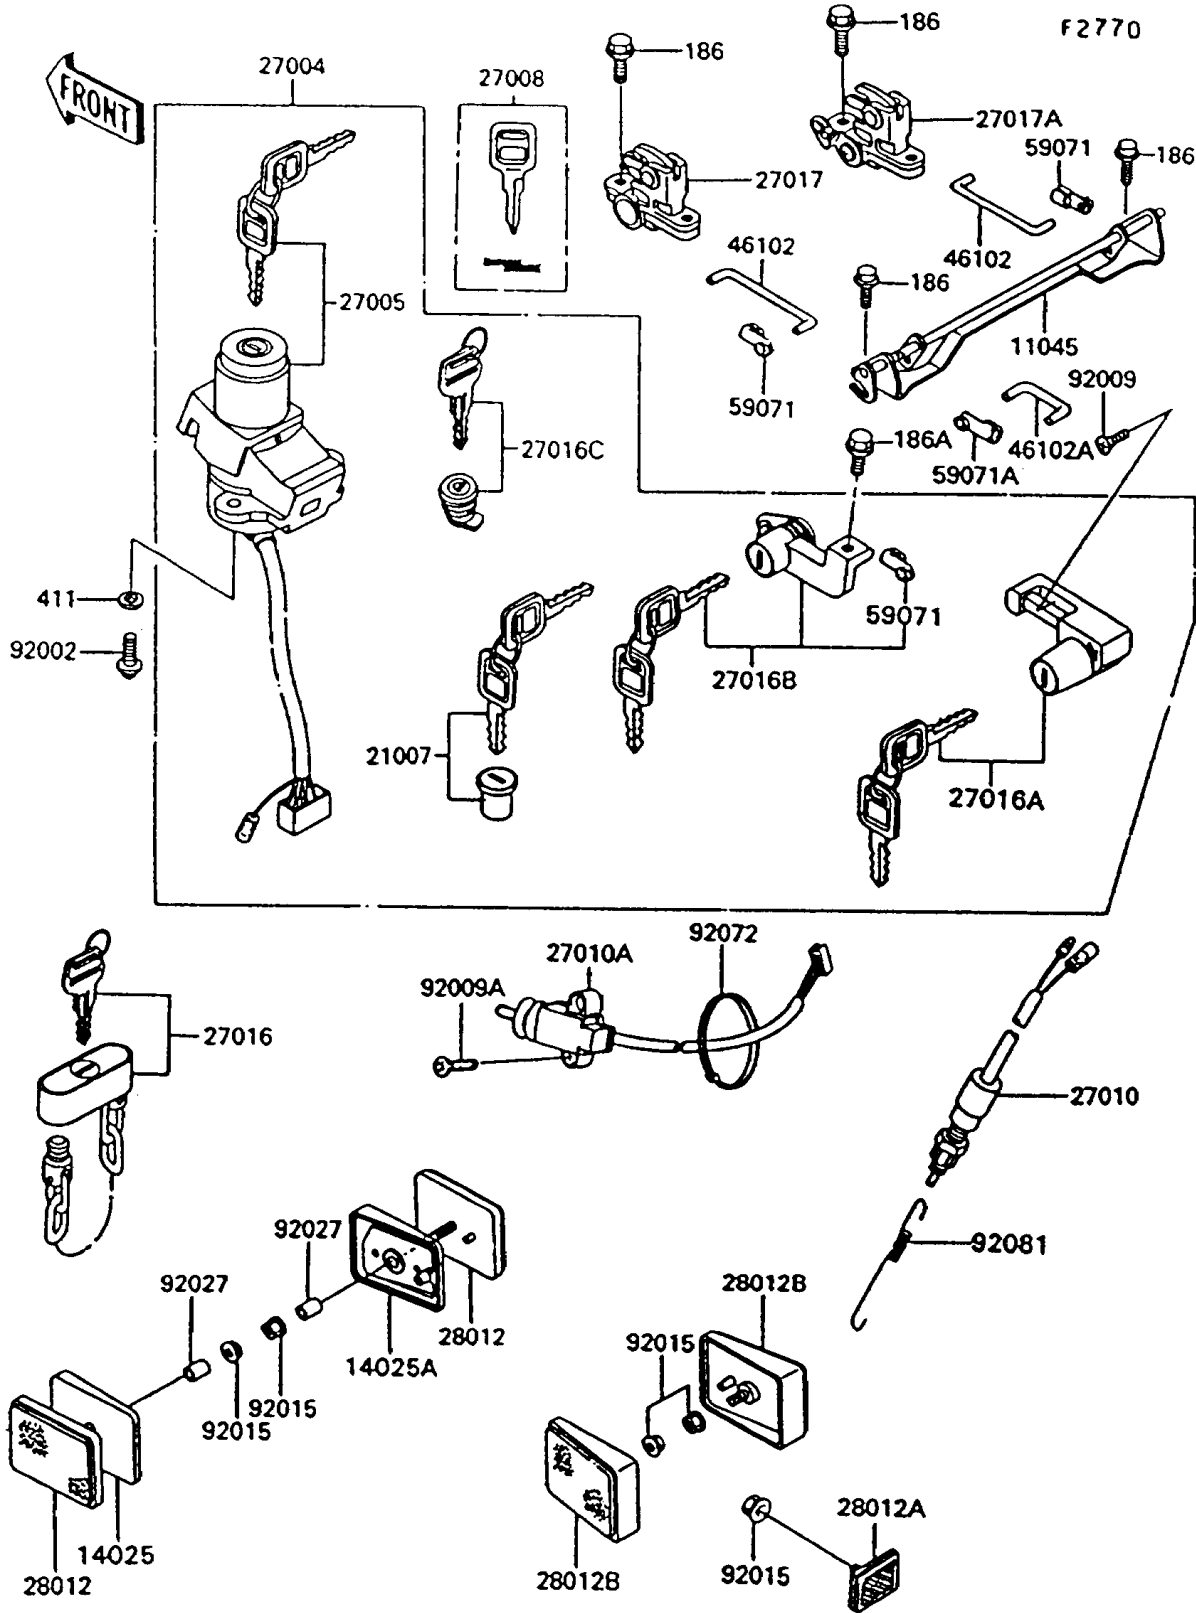

1993 Concours PARTS DIAGRAM

Ignition Switch/Locks/Reflectors

1993 Concours PARTS LIST

Ignition Switch/Locks/Reflectors

ITEM NAME	PART NUMBER	QUANTITY
BRACKET,SEAT LOCK (Ref # 11045)	11045-1544	1
COVER,REFLECTOR,FR (Ref # 14025)	14025-1886	1
COVER,REFLECTOR,FR (Ref # 14025A)	14025-1887	1
ROTOR,LOCK,TANK CAP (Ref # 21007)	21007-5017	1
SWITCH-ASSY (Ref # 27004)	27004-5312	1
SWITCH-ASSY-IGNITION (Ref # 27005)	27005-5064	1
KEY-LOCK,BLANK (Ref # 27008)	27008-1103	1
SWITCH,REAR BRAKE (Ref # 27010)	27010-1019	1
SWITCH,SIDE STAND (Ref # 27010A)	27010-1220	1
LOCK-ASSY,WHEEL (Ref # 27016)	27016-1051	1
LOCK-ASSY,HELMET (Ref # 27016A)	27016-5111	2
LOCK-ASSY,SEAT (Ref # 27016B)	27016-5112	1
LOCK-ASSY,FAIRING POCKET (Ref # 27016C)	27016-5125	1
LOCK,SEAT,LH (Ref # 27017)	27017-1112	1
LOCK,SEAT,RH (Ref # 27017A)	27017-1113	1
REFLECTOR-REFLEX,FR (Ref # 28012)	28012-1052	2
REFLECTOR-REFLEX,RR (Ref # 28012A)	28012-1054	1
REFLECTOR-REFLEX,RR (Ref # 28012B)	28012-1056	2
ROD,SEAT LOCK,FR (Ref # 46102)	46102-1187	2
ROD,SEAT LOCK,RR (Ref # 46102A)	46102-1188	1
JOINT (Ref # 59071)	59071-1103	4
JOINT (Ref # 59071A)	59071-1125	1
BOLT,TORX,6X16 (Ref # 92002)	92002-1333	2
SCREW,5X12 (Ref # 92009)	92009-1401	2
SCREW,5X20 (Ref # 92009A)	92009-1459	2
NUT,FLANGED,5MM (Ref # 92015)	92015-1259	5
COLLAR,5X8X14.5 (Ref # 92027)	92027-1789	2
BAND,L=185 (Ref # 92072)	92072-1195	1
SPRING,BRAKE LAMP SWITCH (Ref # 92081)	92081-1990	1

1993 Concours PARTS LIST

Ignition Switch/Locks/Reflectors

ITEM NAME	PART NUMBER	QUANTITY
BOLT-UPSET-WP (Ref # 186)	186C0614	4
BOLT-UPSET-WP (Ref # 186A)	186C0616	1
WASHER-PLAIN,6MM (Ref # 411)	411E0600	2