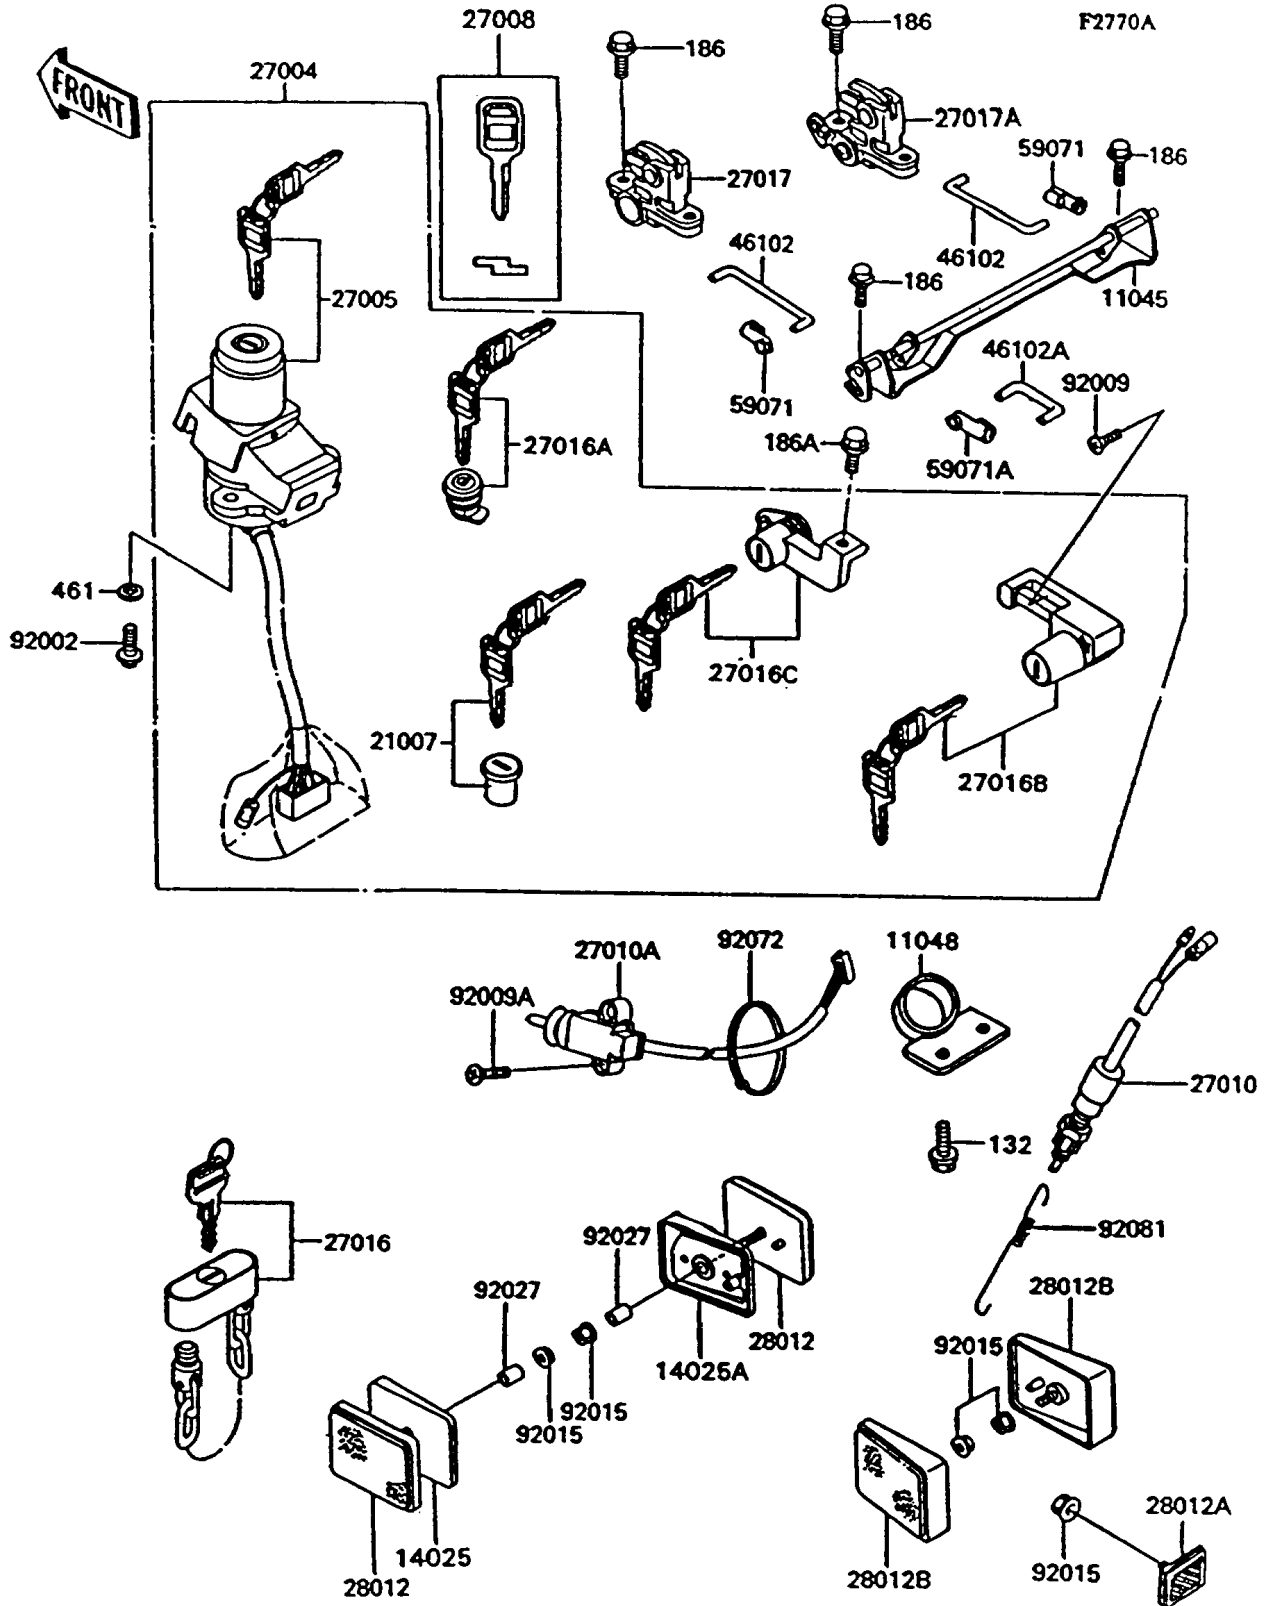

1994 Concours PARTS DIAGRAM

Ignition Switch/Locks/Reflectors

1994 Concours PARTS LIST

Ignition Switch/Locks/Reflectors

ITEM NAME	PART NUMBER	QUANTITY
BRACKET,SEAT LOCK (Ref # 11045)	11045-1544	1
BRACKET,IGNITION GUARD (Ref # 11048)	11048-1451	1
COVER,REFLECTOR,FR (Ref # 14025)	14025-1886	1
COVER,REFLECTOR,FR (Ref # 14025A)	14025-1887	1
ROTOR,LOCK,TANK CAP (Ref # 21007)	21007-5037	1
SWITCH-ASSY (Ref # 27004)	27004-5474	1
SWITCH-ASSY-IGNITION (Ref # 27005)	27005-5101	1
KEY-LOCK,BLANK (Ref # 27008)	27008-1173	1
SWITCH,REAR BRAKE (Ref # 27010)	27010-1019	1
SWITCH,SIDE STAND (Ref # 27010A)	27010-1220	1
LOCK-ASSY,WHEEL (Ref # 27016)	27016-1051	1
LOCK-ASSY,TOOL BOX (Ref # 27016A)	27016-5204	2
LOCK-ASSY,HELMET (Ref # 27016B)	27016-5211	2
LOCK-ASSY,SEAT (Ref # 27016C)	27016-5221	1
LOCK,SEAT,LH (Ref # 27017)	27017-1112	1
LOCK,SEAT,RH (Ref # 27017A)	27017-1113	1
REFLECTOR-REFLEX,FR (Ref # 28012)	28012-1052	2
REFLECTOR-REFLEX,RR (Ref # 28012A)	28012-1054	1
REFLECTOR-REFLEX,RR (Ref # 28012B)	28012-1056	2
ROD,SEAT LOCK,FR (Ref # 46102)	46102-1187	2
ROD,SEAT LOCK,RR (Ref # 46102A)	46102-1188	1
JOINT (Ref # 59071)	59071-1103	4
JOINT (Ref # 59071A)	59071-1125	1
BOLT,TORX,6X16 (Ref # 92002)	92002-1333	2
SCREW,5X12 (Ref # 92009)	92009-1401	2
SCREW,5X20 (Ref # 92009A)	92009-1459	2
NUT,FLANGED,5MM (Ref # 92015)	92015-1259	5
COLLAR,5X8X14.5 (Ref # 92027)	92027-1789	2
BAND,L=185 (Ref # 92072)	92072-1195	1

1994 Concours PARTS LIST

Ignition Switch/Locks/Reflectors

ITEM NAME	PART NUMBER	QUANTITY
SPRING,BRAKE LAMP SWITCH (Ref # 92081)	92081-1990	1
BOLT-FLANGED-SMALL (Ref # 132)	132J0612	2
BOLT-UPSET-WP (Ref # 186)	186C0614	4
BOLT-UPSET-WP (Ref # 186A)	186C0616	1
WASHER-SPRING (Ref # 461)	461L0600	2