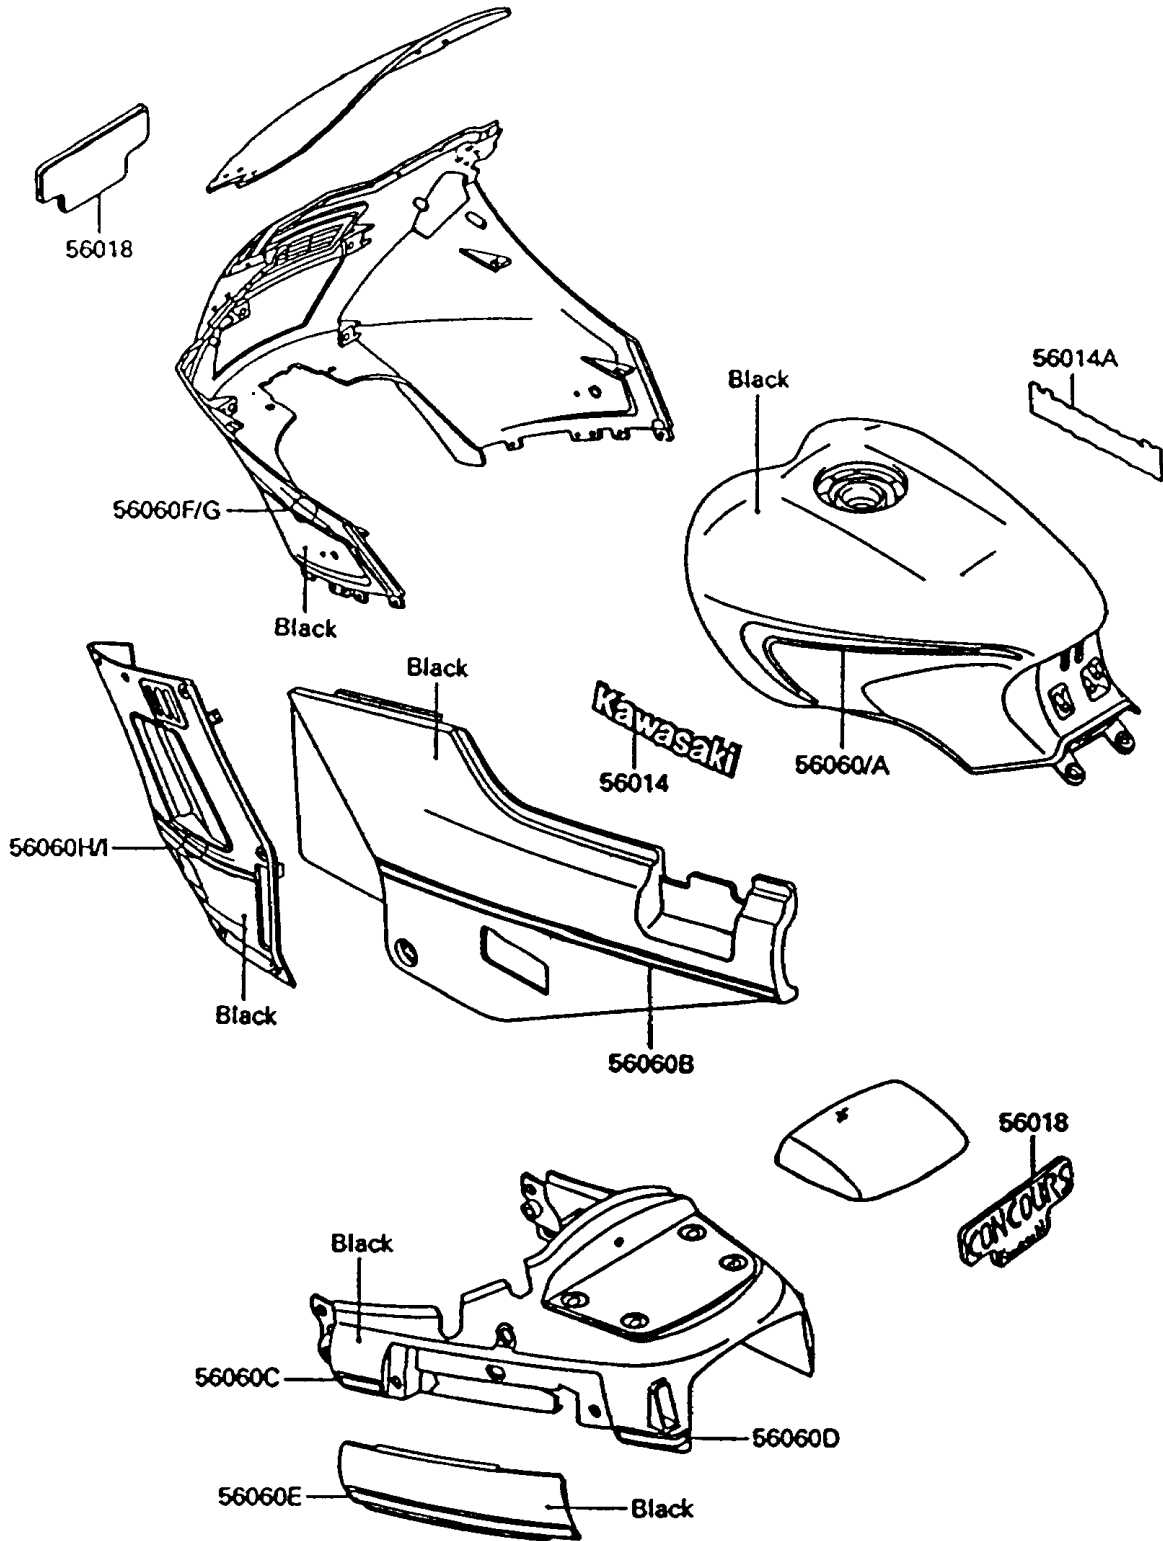

# 1993 Concours PARTS DIAGRAM

Decals

F2861

# 1993 Concours PARTS LIST

## Decals

ITEM NAME	PART NUMBER	QUANTITY
EMBLEM,FUEL TANK,LH,KAWASAKI (Ref # 56014)	56014-1134	1
EMBLEM,FUEL TANK,RH,KAWASAKI (Ref # 56014A)	56014-1135	1
MARK,CARRIER COVER&SCREEN (Ref # 56018)	56018-1869	2
PATTERN,FUEL TANK,LH (Ref # 56060)	56060-1020	1
PATTERN,FUEL TANK,RH (Ref # 56060A)	56060-1021	1
PATTERN,SIDE COVER (Ref # 56060B)	56060-1022	2
PATTERN,SEAT COVER,FR (Ref # 56060C)	56060-1023	2
PATTERN,SEAT COVER,RR (Ref # 56060D)	56060-1024	2
PATTERN,SEAT COVER,CNT (Ref # 56060E)	56060-1025	2
PATTERN,UPP COWLING,LH (Ref # 56060F)	56060-1026	1
PATTERN,UPP COWLING,RH (Ref # 56060G)	56060-1027	1
PATTERN,CNT COWLING,LH (Ref # 56060H)	56060-1028	1
PATTERN,CNT COWLING,RH (Ref # 56060I)	56060-1029	1