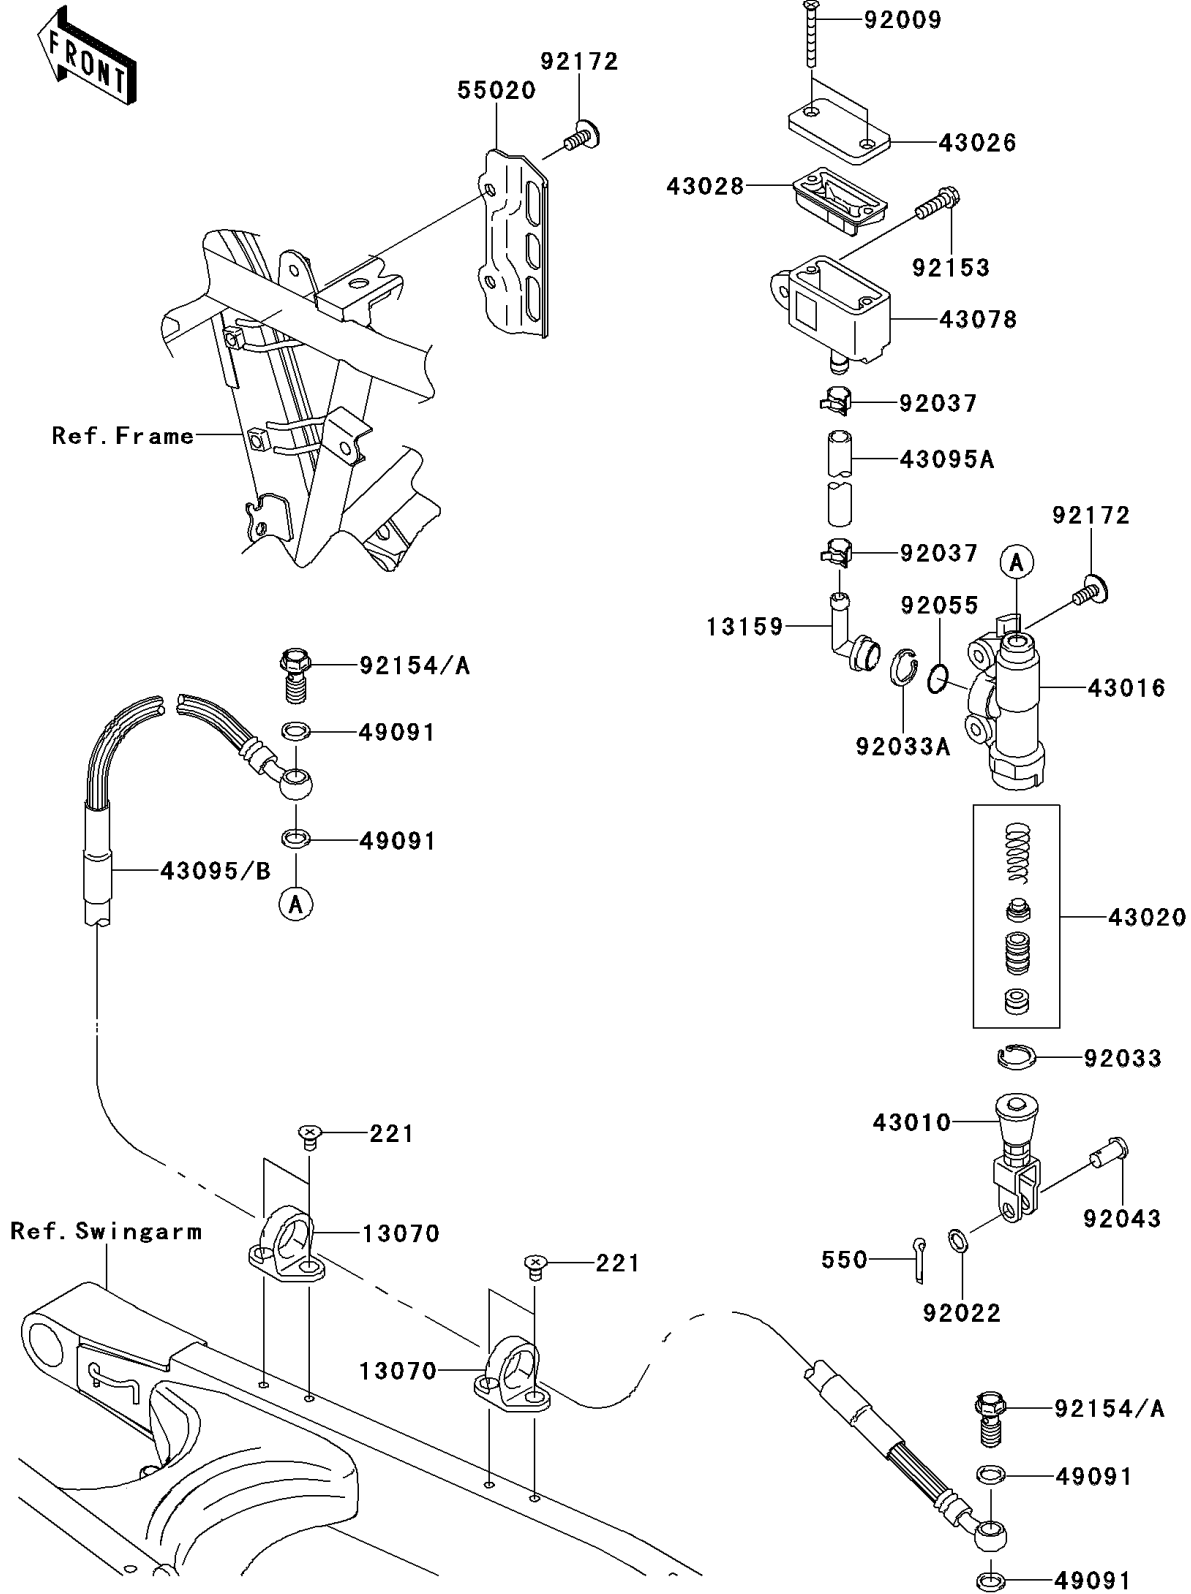

2010 KLX® 250S PARTS DIAGRAM

Rear Master Cylinder

F2293

2010 KLX® 250S PARTS LIST

Rear Master Cylinder

ITEM NAME	PART NUMBER	QUANTITY
-----------	-------------	----------