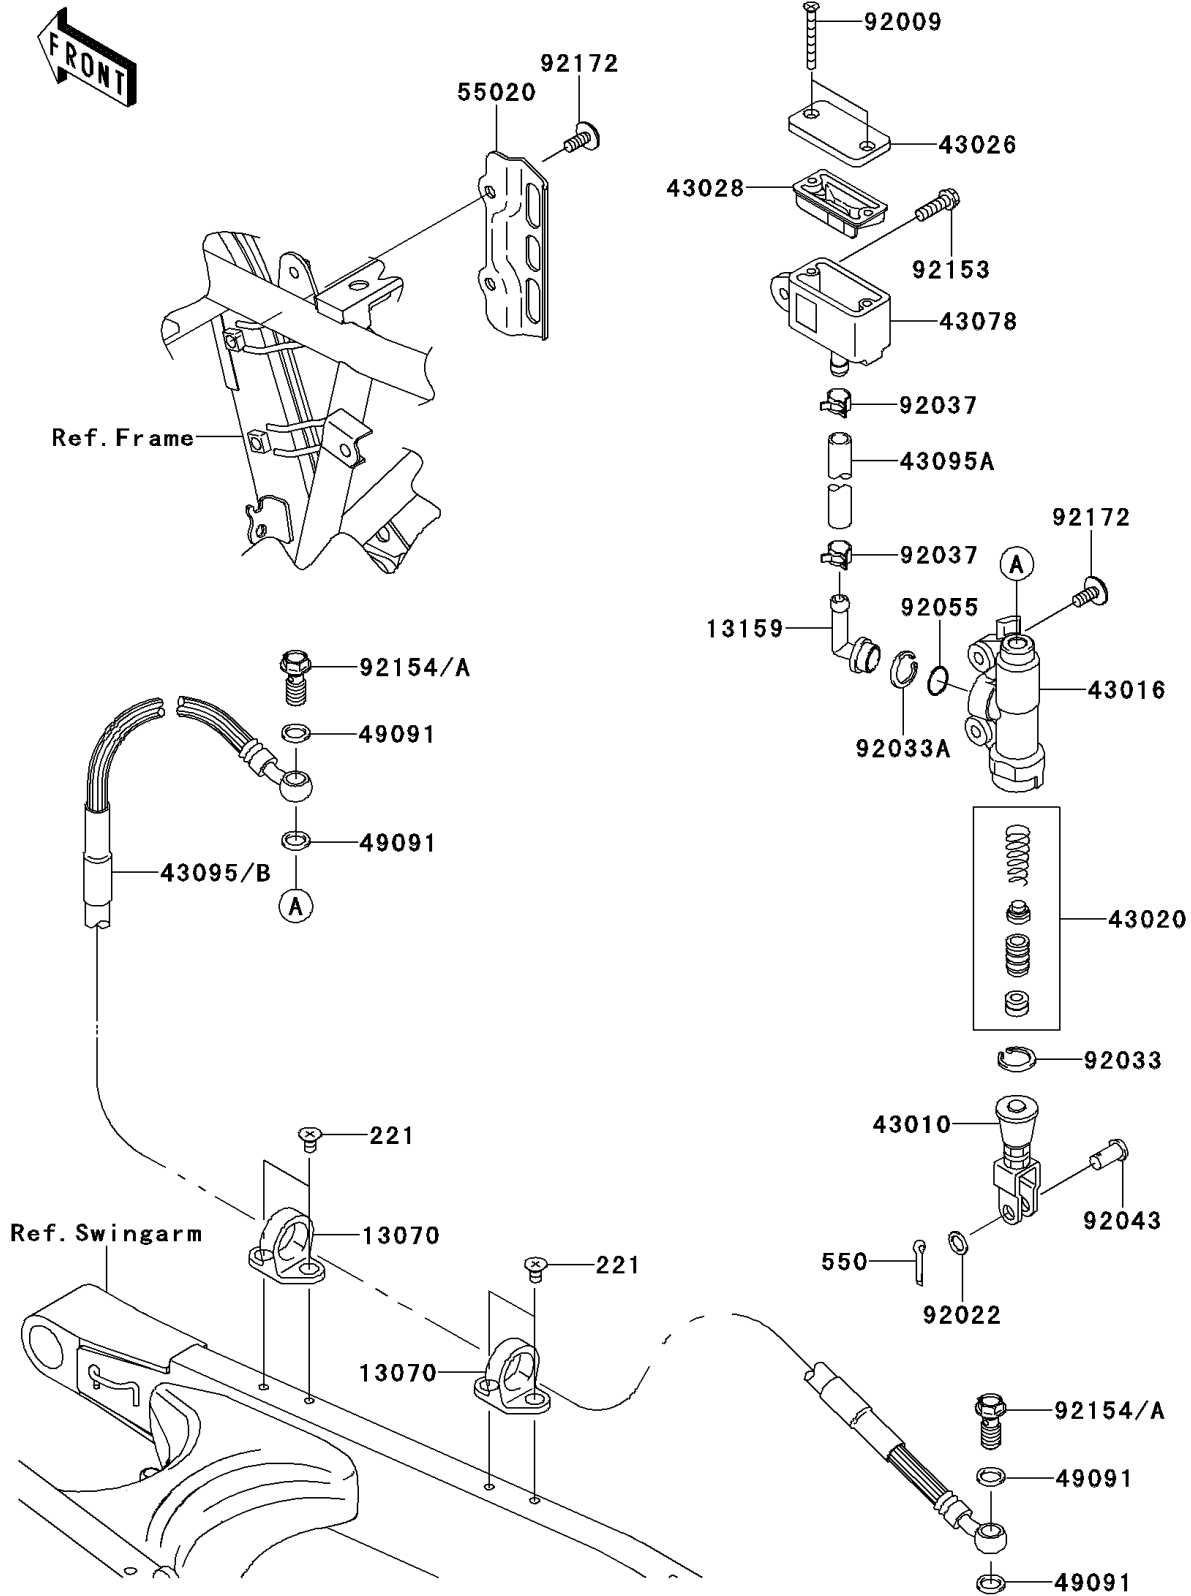

2011 KLX250S (Canada Only) PARTS DIAGRAM

Rear Master Cylinder

F2293

2011 KLX250S (Canada Only) PARTS LIST

Rear Master Cylinder

ITEM NAME	PART NUMBER	QUANTITY
-----------	-------------	----------