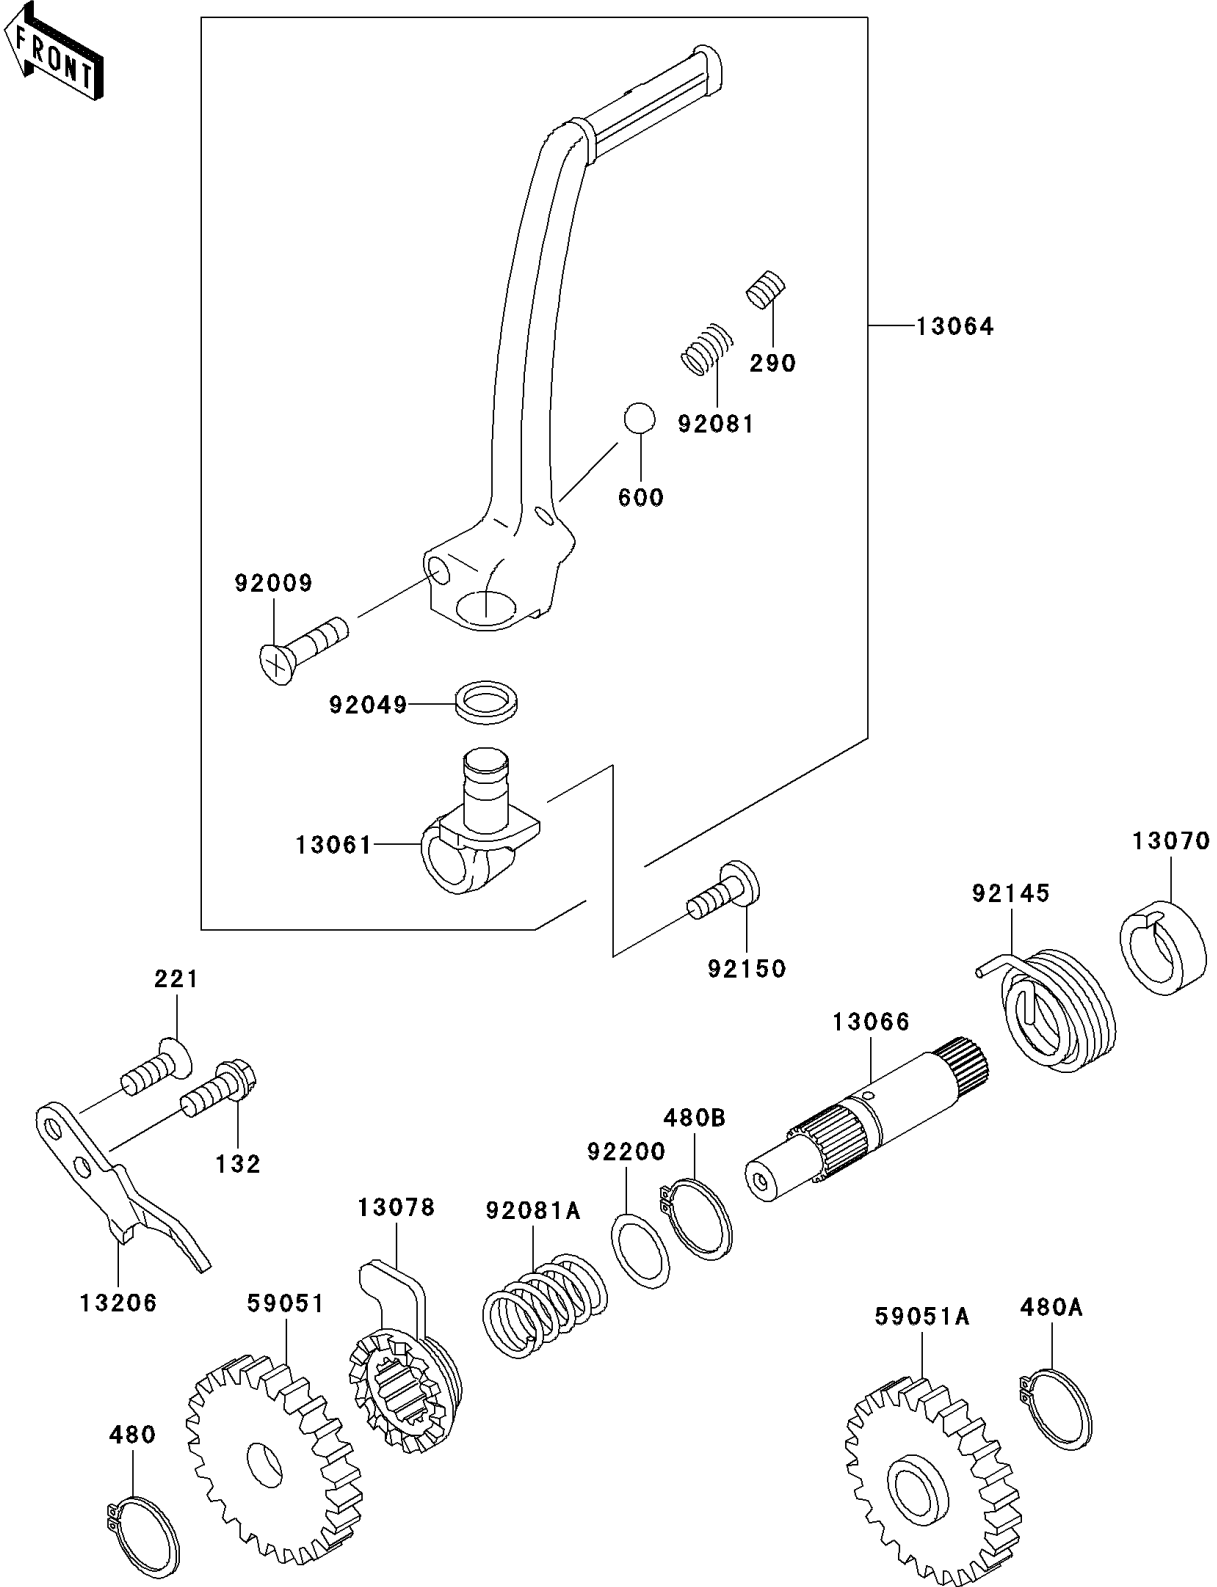

2006 KX65 PARTS DIAGRAM

Kickstarter Mechanism

E1340

2006 KX65 PARTS LIST

Kickstarter Mechanism

ITEM NAME	PART NUMBER	QUANTITY
BOLT-FLANGED-SMALL,6X16 (Ref # 132)	132BA0616	1
SCREW-CSK-CROS,6X18 (Ref # 221)	221AA0618	1
SCREW-SET-SOCKET,8X8 (Ref # 290)	290CA0808	1
CIRCLIP-TYPE-C,12MM (Ref # 480)	480J1200	1
CIRCLIP-TYPE-C,15MM (Ref # 480A)	480J1500	1
CIRCLIP-TYPE-C,16MM (Ref # 480B)	480J1600	1
BALL-STEEL,1/4" (Ref # 600)	600A0800	1
BOSS,KICK PEDAL (Ref # 13061)	13061-1712	1
LEVER-ASSY-KICK,PEDAL (Ref # 13064)	13064-1196	1
SHAFT-KICK (Ref # 13066)	13066-1097	1
GUIDE (Ref # 13070)	13070-1314	1
RATCHET (Ref # 13078)	13078-1004	1
GUIDE-KICK (Ref # 13206)	13206-1067	1
GEAR-SPUR,32T (Ref # 59051)	59051-1026	1
GEAR-SPUR,30T (Ref # 59051A)	59051-1027	1
SCREW,6X27 (Ref # 92009)	92009-1607	1
SEAL-OIL,SR12162.5 (Ref # 92049)	92049-1468	1
SPRING,KICK PEDAL (Ref # 92081)	92081-020	1
SPRING,RATCHET (Ref # 92081A)	92081-122	1
SPRING (Ref # 92145)	92145-1058	1
BOLT,SOCKET,6X16 (Ref # 92150)	92150-1673	1
WASHER,KICKSHAFT (Ref # 92200)	92200-1209	1