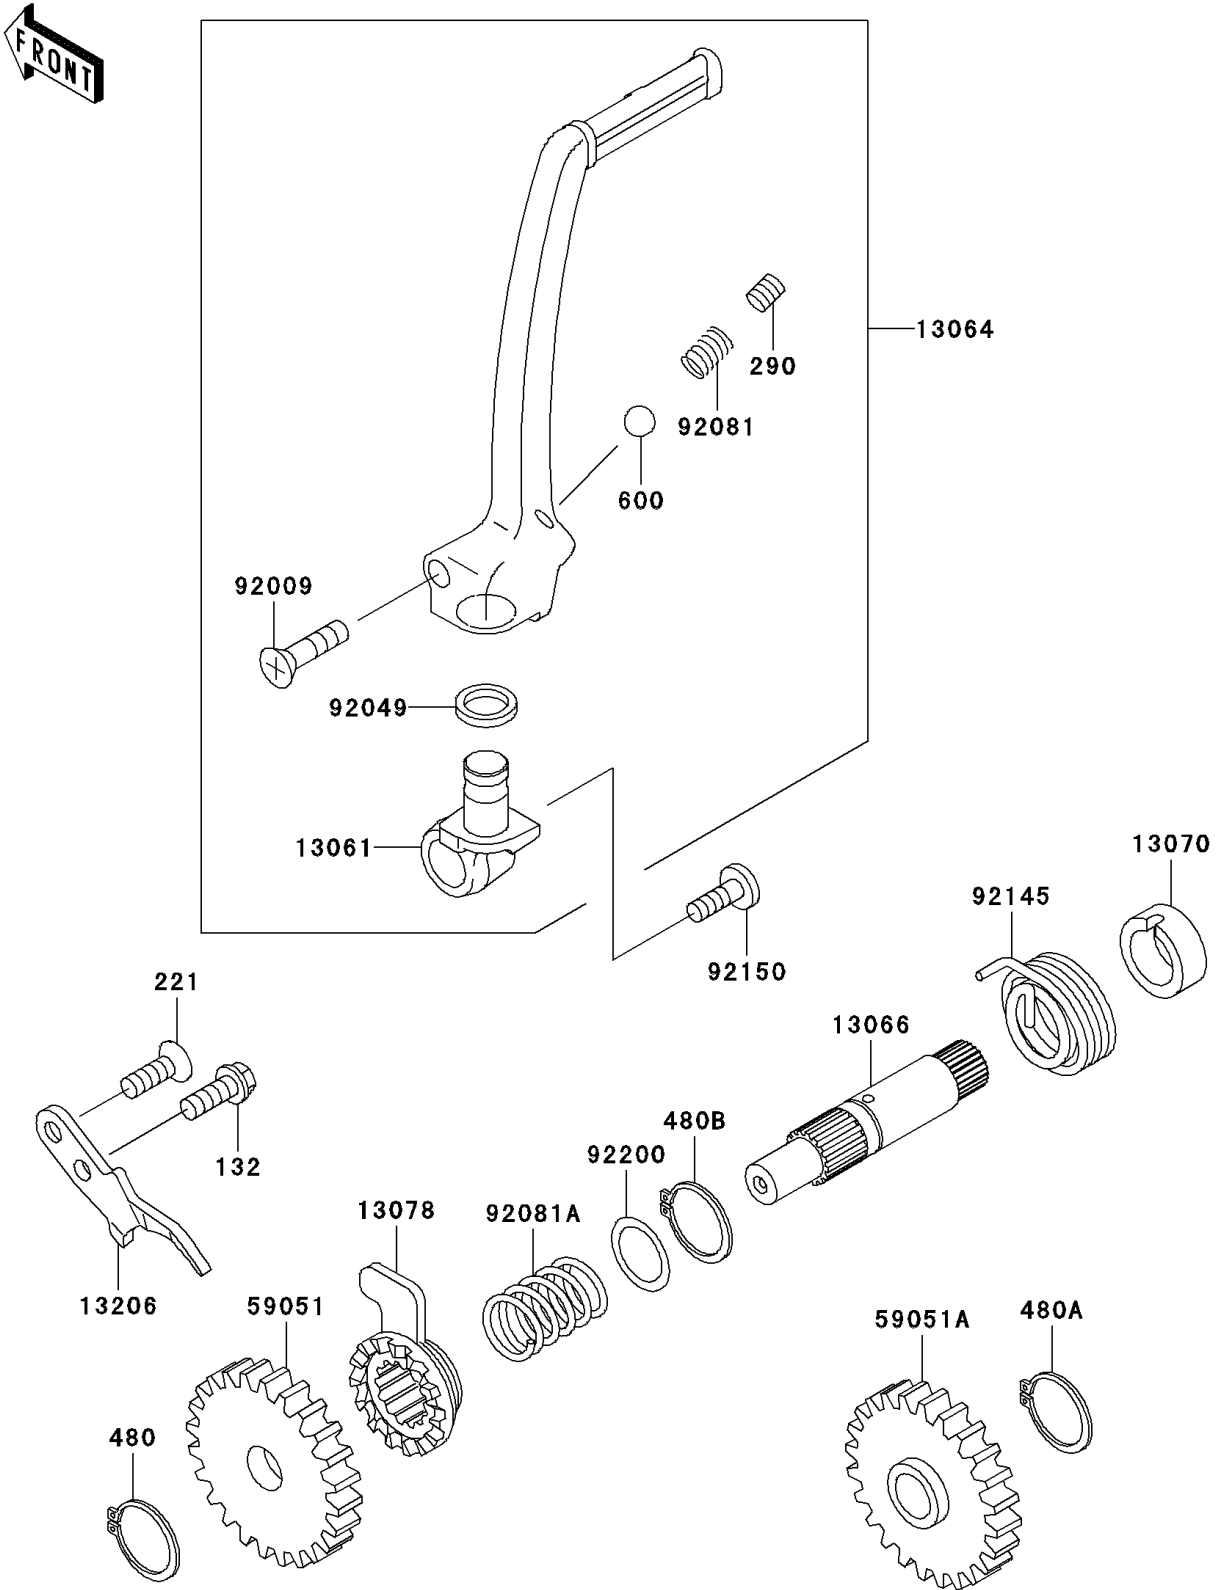

# 2007 KX65 PARTS DIAGRAM

Kickstarter Mechanism

E1340

## 2007 KX65 PARTS LIST

### Kickstarter Mechanism

| ITEM NAME                           | PART NUMBER | QUANTITY |
|-------------------------------------|-------------|----------|
| BOLT-FLANGED-SMALL,6X16 (Ref # 132) | 132BA0616   | 1        |
| SCREW-CSK-CROS,6X18 (Ref # 221)     | 221AA0618   | 1        |
| SCREW-SET-SOCKET,8X8 (Ref # 290)    | 290CA0808   | 1        |
| CIRCLIP-TYPE-C,12MM (Ref # 480)     | 480J1200    | 1        |
| CIRCLIP-TYPE-C,15MM (Ref # 480A)    | 480J1500    | 1        |
| CIRCLIP-TYPE-C,16MM (Ref # 480B)    | 480J1600    | 1        |
| BALL-STEEL,1/4" (Ref # 600)         | 600A0800    | 1        |
| BOSS,KICK PEDAL (Ref # 13061)       | 13061-1712  | 1        |
| LEVER-ASSY-KICK,PEDAL (Ref # 13064) | 13064-1196  | 1        |
| SHAFT-KICK (Ref # 13066)            | 13066-1097  | 1        |
| GUIDE (Ref # 13070)                 | 13070-1314  | 1        |
| RATCHET (Ref # 13078)               | 13078-1004  | 1        |
| GUIDE-KICK (Ref # 13206)            | 13206-1067  | 1        |
| GEAR-SPUR,32T (Ref # 59051)         | 59051-1026  | 1        |
| GEAR-SPUR,30T (Ref # 59051A)        | 59051-1027  | 1        |
| SCREW,6X27 (Ref # 92009)            | 92009-1607  | 1        |
| SEAL-OIL,SR12162.5 (Ref # 92049)    | 92049-1468  | 1        |
| SPRING,KICK PEDAL (Ref # 92081)     | 92081-020   | 1        |
| SPRING,RATCHET (Ref # 92081A)       | 92081-122   | 1        |
| SPRING (Ref # 92145)                | 92145-1058  | 1        |
| BOLT,SOCKET,6X16 (Ref # 92150)      | 92150-1673  | 1        |
| WASHER,KICKSHAFT (Ref # 92200)      | 92200-1209  | 1        |