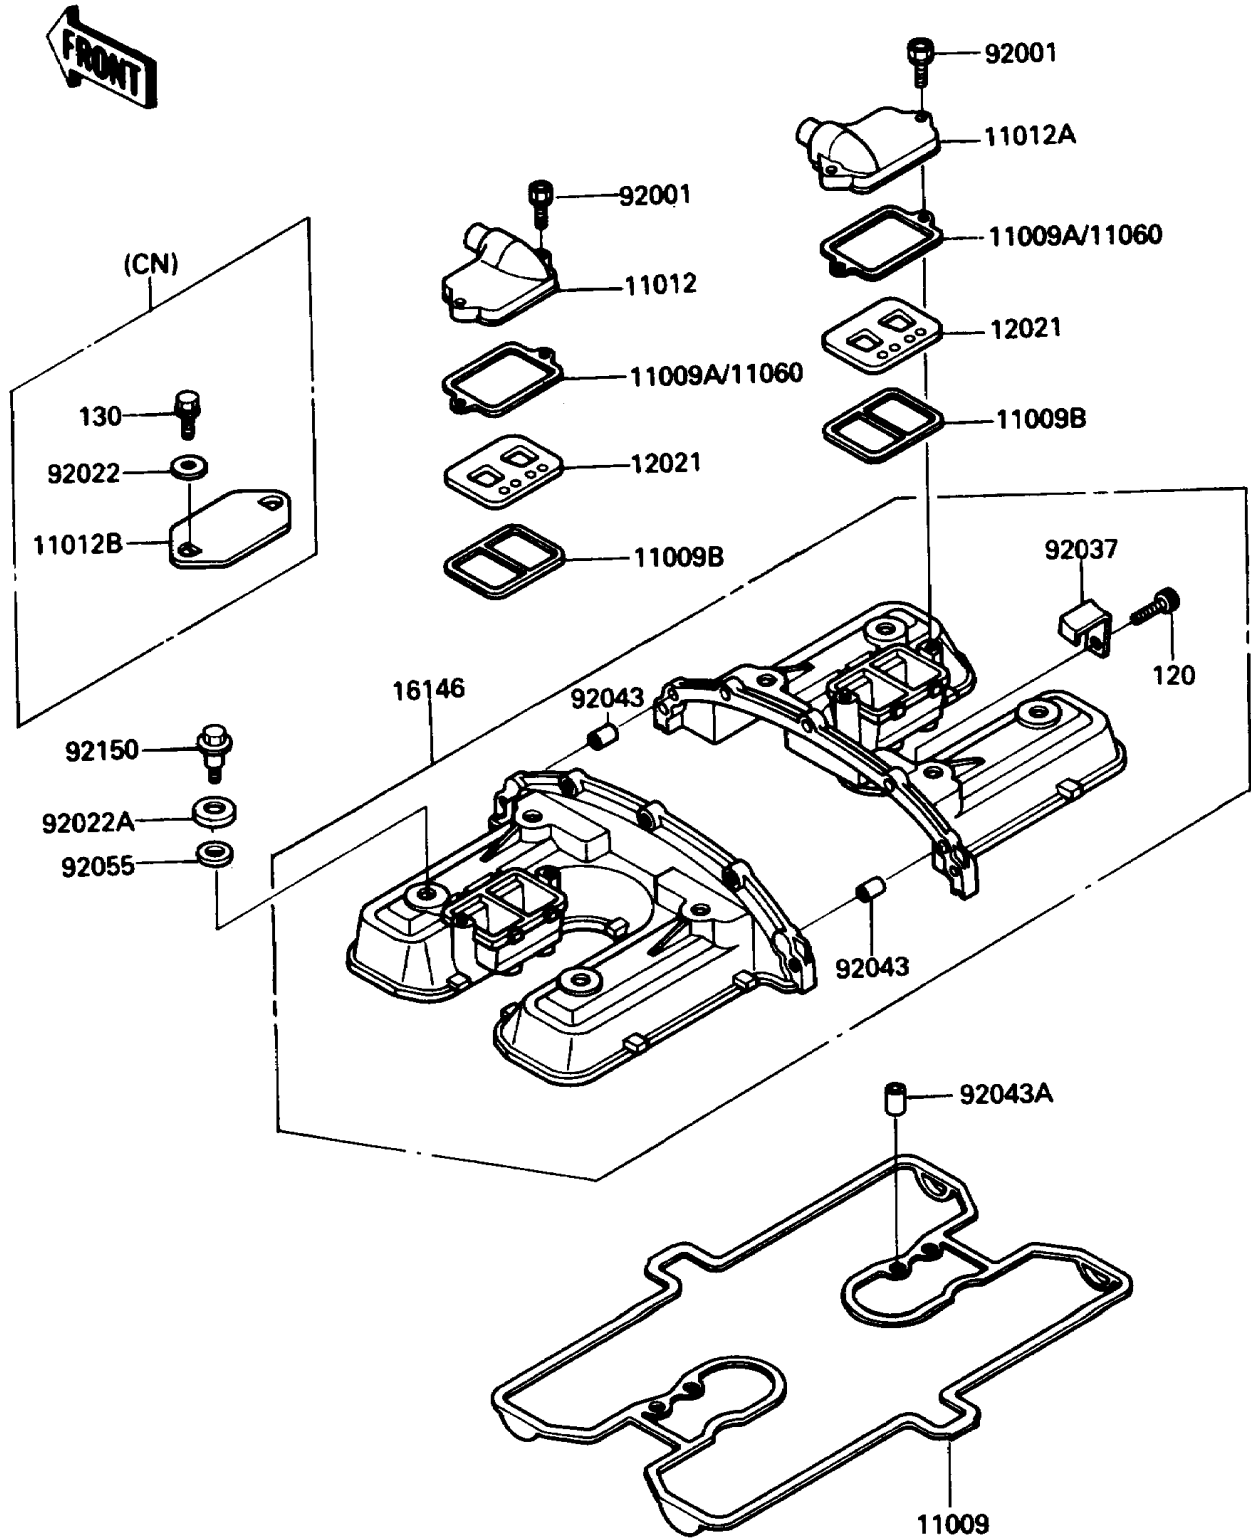

1987 Voyager XII PARTS DIAGRAM

Cylinder Head Cover

E1112

1987 Voyager XII PARTS LIST

Cylinder Head Cover

ITEM NAME	PART NUMBER	QUANTITY
BOLT-SOCKET,6X25 (Ref # 120)	120P0625	5
GASKET,CYLINDER HEAD COVER (Ref # 11009)	11009-1559	1
GASKET,REED VALVE (Ref # 11009B)	11009-1905	2
COVER-ASSY,CYLINDER HEAD (Ref # 16146)	16146-1089	1
WASHER,HEAD COVER BOLT (Ref # 92022A)	92022-1637	8
CLAMP (Ref # 92037)	92037-1764	1
PIN,4.2X6X12 (Ref # 92043)	92043-1262	2
PIN,6.2X8X14 (Ref # 92043A)	92043-1263	4
RING-O,HEAD COVER BOLT (Ref # 92055)	92055-1225	8
BOLT,HEAD COVER (Ref # 92150)	92150-1447	8
BOLT-FLANGED (Ref # 130)	130B0614	4
GASKET,REED VALVE (Ref # 11009A)	11009-1595	2
CAP,REED VALVE,LH (Ref # 11012)	11012-1487	1
CAP,REED VALVE,RH (Ref # 11012A)	11012-1488	1
CAP,REED VALVE (Ref # 11012B)	11012-1530	2
VALVE-ASSY-REED (Ref # 12021)	12021-1053	2
BOLT,FLANGED,6X22 (Ref # 92001)	92001-1352	4
WASHER,6.5X20X1.6 (Ref # 92022)	92022-125	4