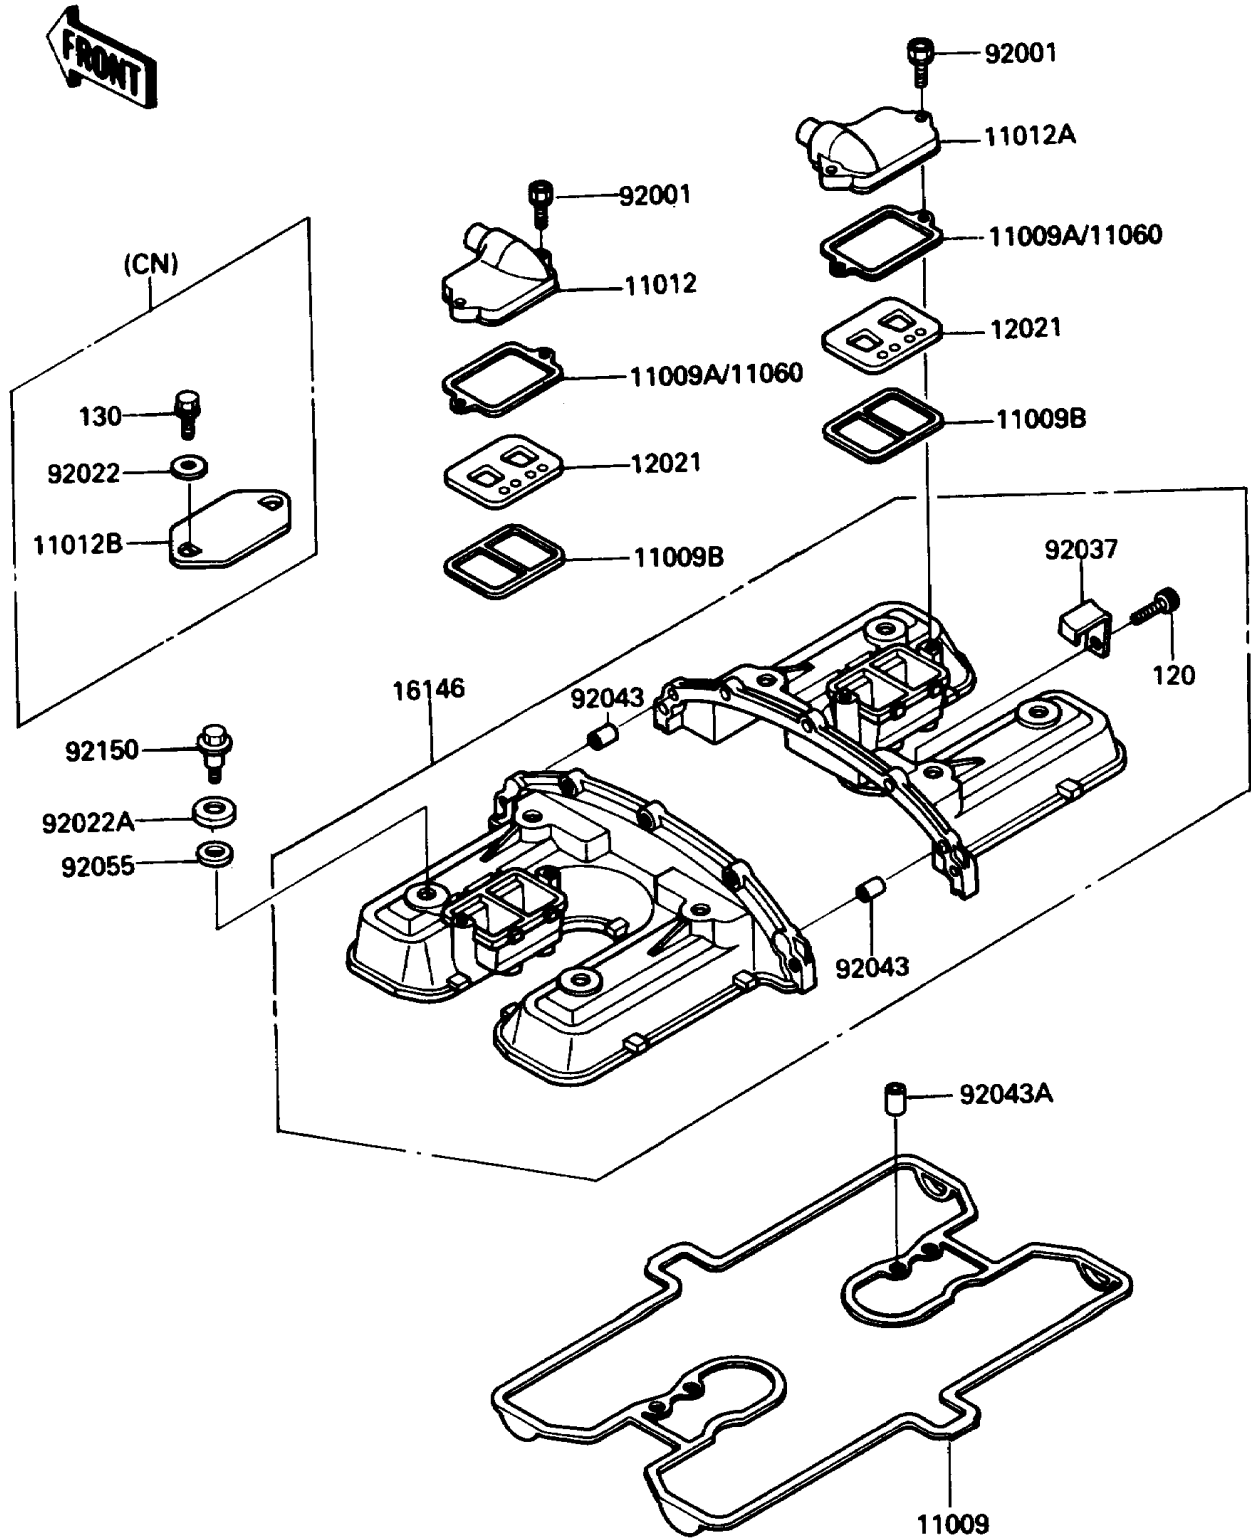

1988 Voyager XII PARTS DIAGRAM

Cylinder Head Cover

E1112

1988 Voyager XII PARTS LIST

Cylinder Head Cover

ITEM NAME	PART NUMBER	QUANTITY
BOLT-SOCKET,6X25 (Ref # 120)	120P0625	5
GASKET,CYLINDER HEAD COVER (Ref # 11009)	11009-1559	1
GASKET,REED VALVE (Ref # 11009B)	11009-1905	2
COVER-ASSY,CYLINDER HEAD (Ref # 16146)	16146-1089	1
WASHER,HEAD COVER BOLT (Ref # 92022A)	92022-1637	8
CLAMP (Ref # 92037)	92037-1764	1
PIN,4.2X6X12 (Ref # 92043)	92043-1262	2
PIN,6.2X8X14 (Ref # 92043A)	92043-1263	4
RING-O,HEAD COVER BOLT (Ref # 92055)	92055-1225	8
BOLT,HEAD COVER (Ref # 92150)	92150-1447	8
BOLT-FLANGED (Ref # 130)	130B0614	4
GASKET,REED VALVE (Ref # 11009A)	11009-1595	2
CAP,REED VALVE,LH (Ref # 11012)	11012-1487	1
CAP,REED VALVE,RH (Ref # 11012A)	11012-1488	1
CAP,REED VALVE (Ref # 11012B)	11012-1530	2
VALVE-ASSY-REED (Ref # 12021)	12021-1053	2
BOLT,FLANGED,6X22 (Ref # 92001)	92001-1352	4
WASHER,6.5X20X1.6 (Ref # 92022)	92022-125	4