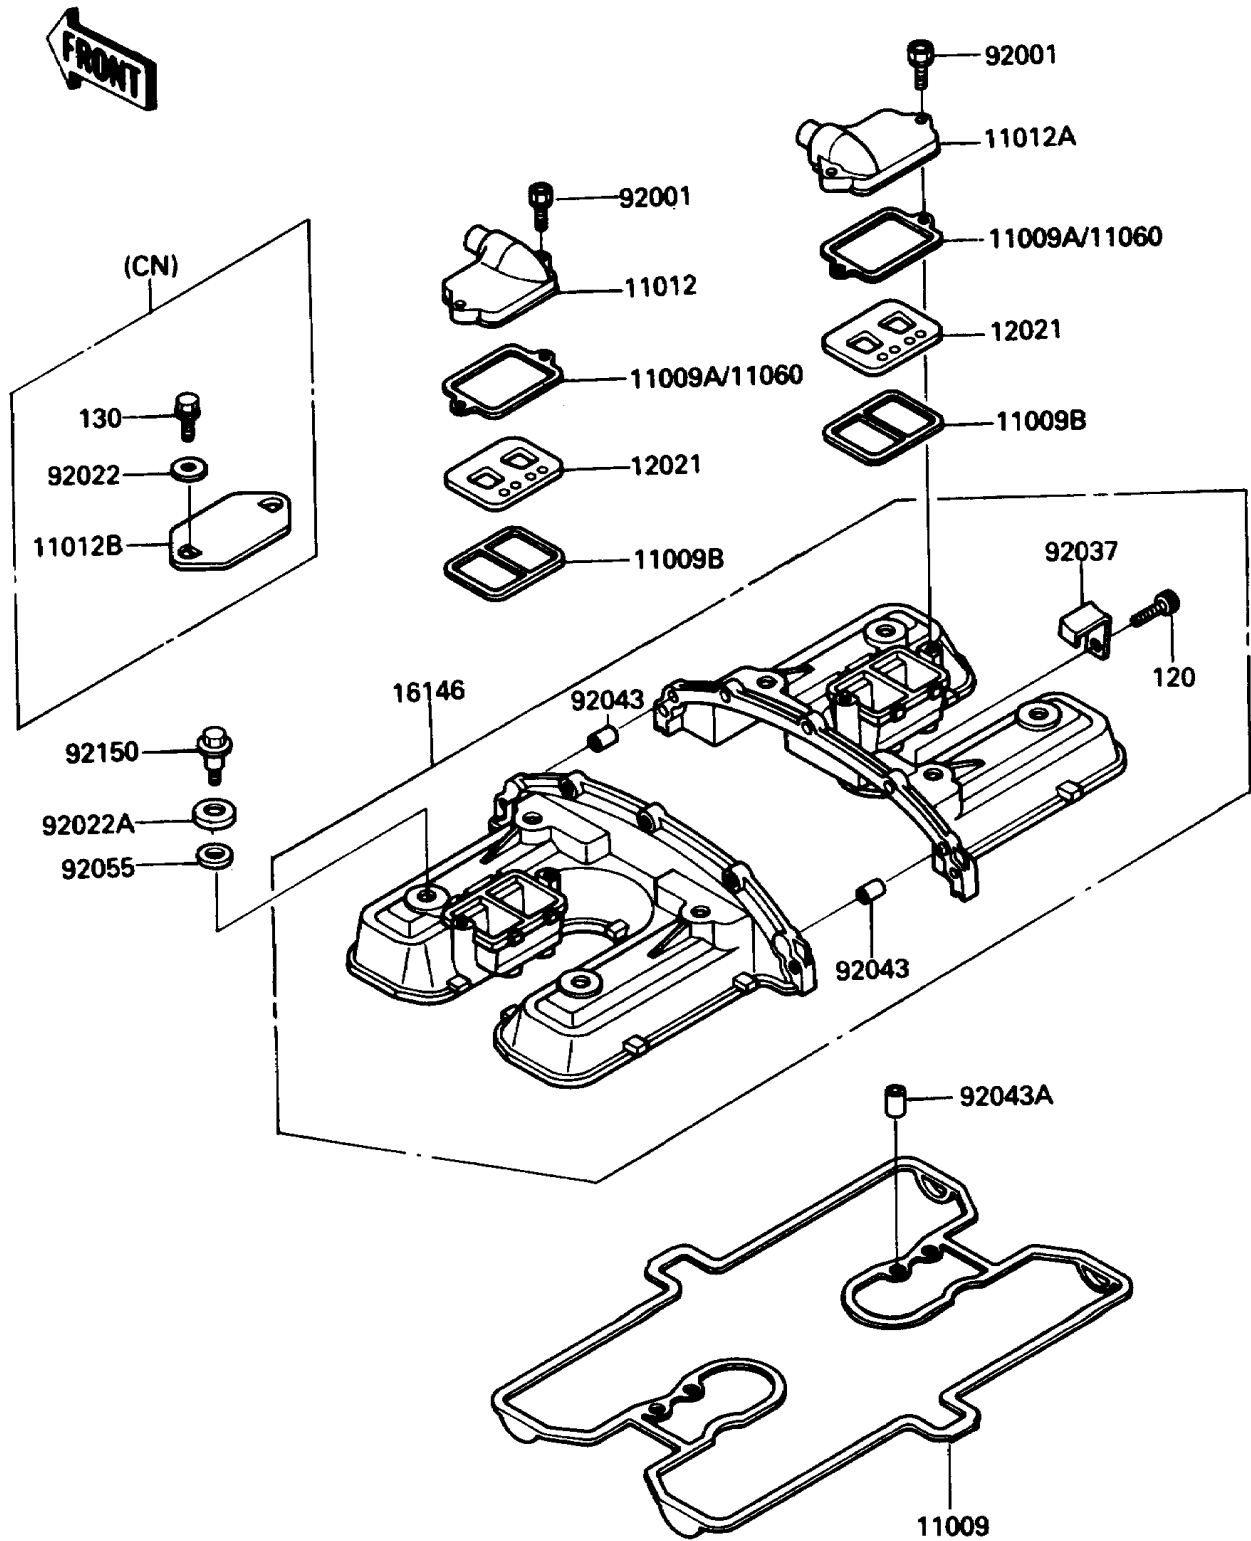

1990 Voyager XII PARTS DIAGRAM

Cylinder Head Cover

E1112

1990 Voyager XII PARTS LIST

Cylinder Head Cover

ITEM NAME	PART NUMBER	QUANTITY
BOLT-SOCKET,6X25 (Ref # 120)	120P0625	5
GASKET,CYLINDER HEAD COVER (Ref # 11009)	11009-1559	1
GASKET,REED VALVE (Ref # 11009B)	11009-1905	2
COVER-ASSY,CYLINDER HEAD (Ref # 16146)	16146-1089	1
WASHER,HEAD COVER BOLT (Ref # 92022A)	92022-1637	8
CLAMP (Ref # 92037)	92037-1764	1
PIN,4.2X6X12 (Ref # 92043)	92043-1262	2
PIN,6.2X8X14 (Ref # 92043A)	92043-1263	4
RING-O,HEAD COVER BOLT (Ref # 92055)	92055-1225	8
BOLT,HEAD COVER (Ref # 92150)	92150-1447	8
BOLT-FLANGED (Ref # 130)	130B0614	4
GASKET,REED VALVE (Ref # 11009A)	11009-1595	2
CAP,REED VALVE,LH (Ref # 11012)	11012-1487	1
CAP,REED VALVE,RH (Ref # 11012A)	11012-1488	1
CAP,REED VALVE (Ref # 11012B)	11012-1530	2
VALVE-ASSY-REED (Ref # 12021)	12021-1053	2
BOLT,FLANGED,6X22 (Ref # 92001)	92001-1352	4
WASHER,6.5X20X1.6 (Ref # 92022)	92022-125	4