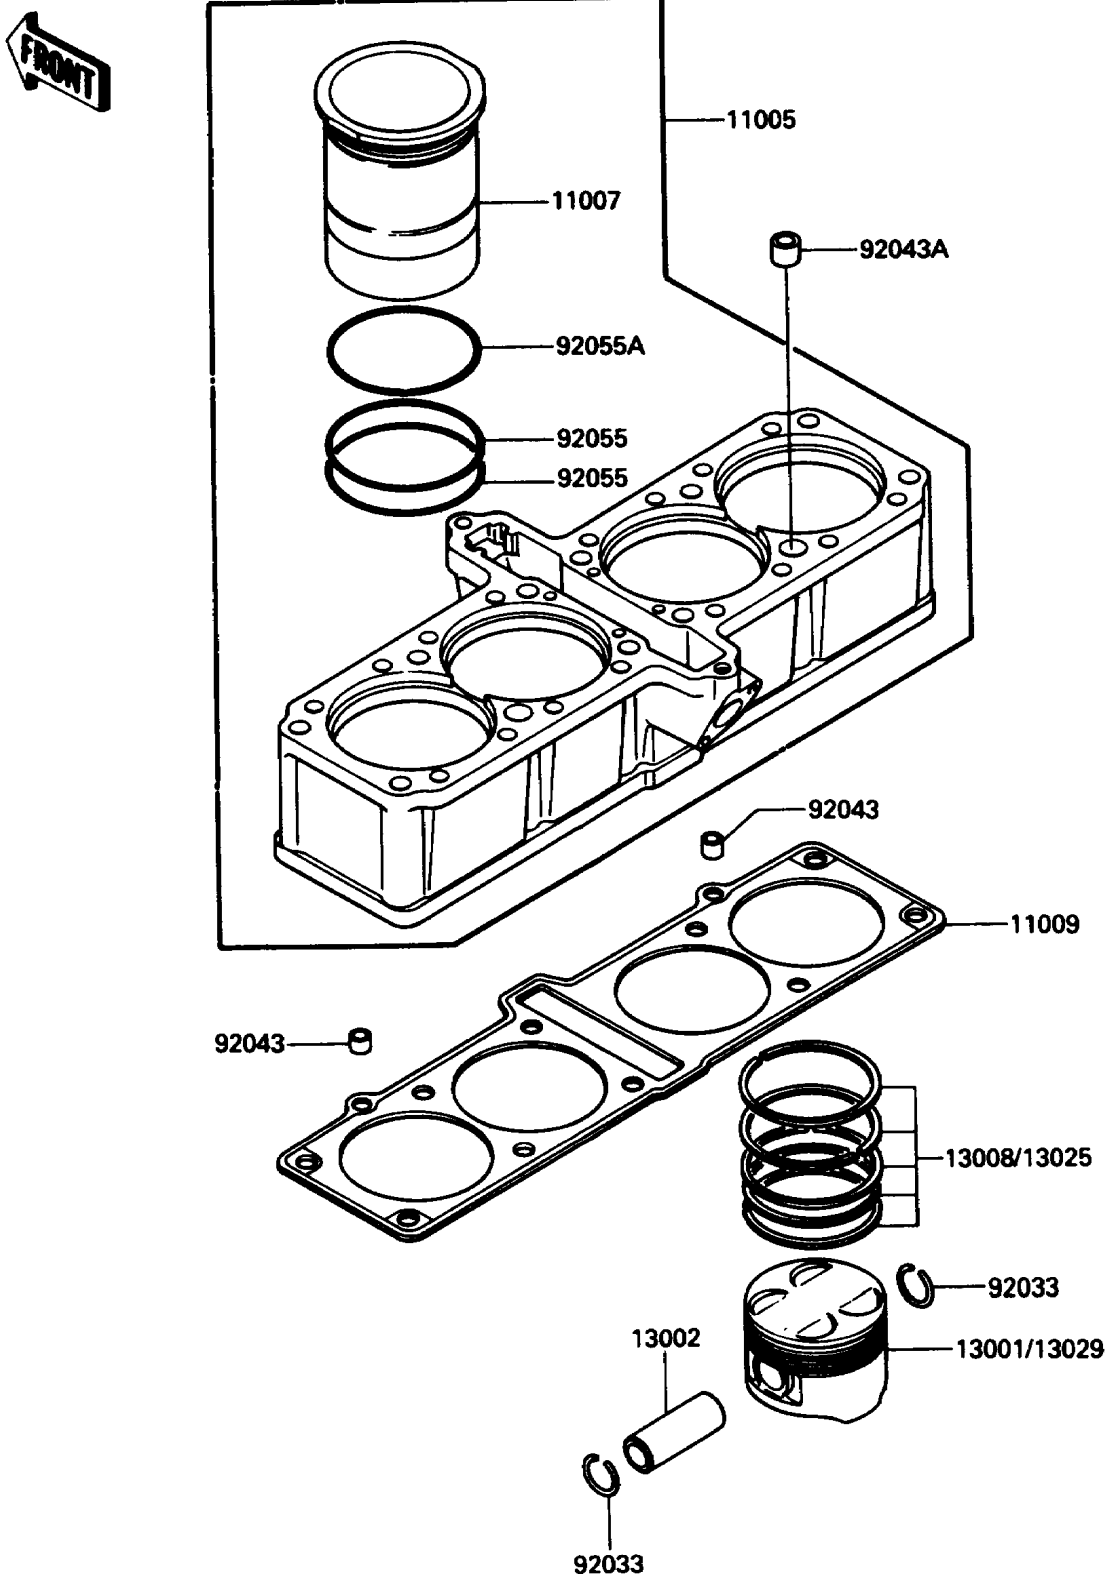

1987 Voyager XII PARTS DIAGRAM

Cylinder/Piston

E1120-0085

1987 Voyager XII PARTS LIST

Cylinder/Piston

ITEM NAME	PART NUMBER	QUANTITY
CYLINDER-ENGINE (Ref # 11005)	11005-1537	1
LINER-CYLINDER (Ref # 11007)	11007-1084	4
GASKET,CYLINDER BASE (Ref # 11009)	11009-1554	1
PISTON-ENGINE,STD (Ref # 13001)	13001-1222	4
PIN-PISTON (Ref # 13002)	13002-1060	4
RING-SET-PISTON,STD (Ref # 13008)	13008-1071	4
RING-SNAP (Ref # 92033)	92033-1207	8
PIN,8.2X10X14 (Ref # 92043)	92043-1264	2
PIN,11.5X14X14 (Ref # 92043A)	92043-1279	2
RING-O,84.4X2.4 (Ref # 92055)	92055-1323	8
RING-O,82.5X2 (Ref # 92055A)	92055-1331	4
RING-SET-PISTON L,O/S 0.50 (Ref # 13025)	13025-1070	4
PISTON-ENGINE L,O/S 0.50 (Ref # 13029)	13029-1143	4