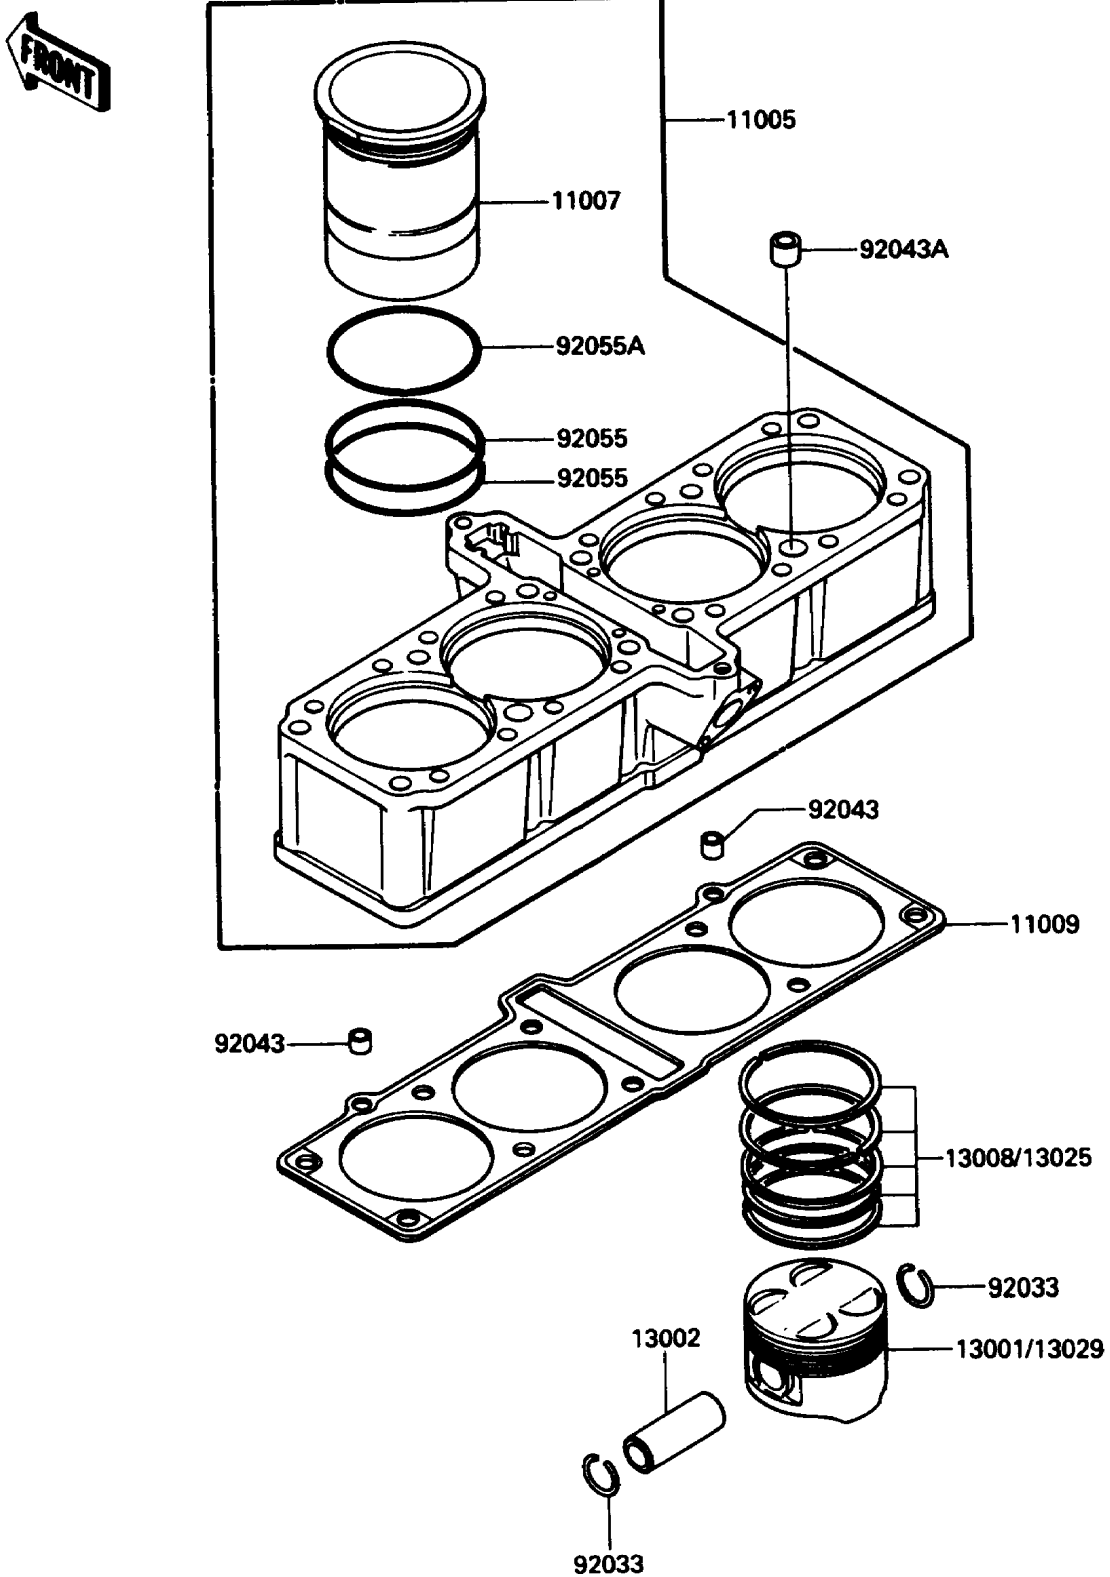

1991 Voyager XII PARTS DIAGRAM

Cylinder/Piston

E1120-0085

1991 Voyager XII PARTS LIST

Cylinder/Piston

ITEM NAME	PART NUMBER	QUANTITY
CYLINDER-ENGINE (Ref # 11005)	11005-1537	1
LINER-CYLINDER (Ref # 11007)	11007-1084	4
GASKET,CYLINDER BASE (Ref # 11009)	11009-1554	1
PISTON-ENGINE,STD (Ref # 13001)	13001-1222	4
PIN-PISTON (Ref # 13002)	13002-1060	4
RING-SET-PISTON,STD (Ref # 13008)	13008-1071	4
RING-SNAP (Ref # 92033)	92033-1207	8
PIN,8.2X10X14 (Ref # 92043)	92043-1264	2
PIN,11.5X14X14 (Ref # 92043A)	92043-1279	2
RING-O,84.4X2.4 (Ref # 92055)	92055-1323	8
RING-O,82.5X2 (Ref # 92055A)	92055-1331	4
RING-SET-PISTON L,O/S 0.50 (Ref # 13025)	13025-1070	4
PISTON-ENGINE L,O/S 0.50 (Ref # 13029)	13029-1143	4