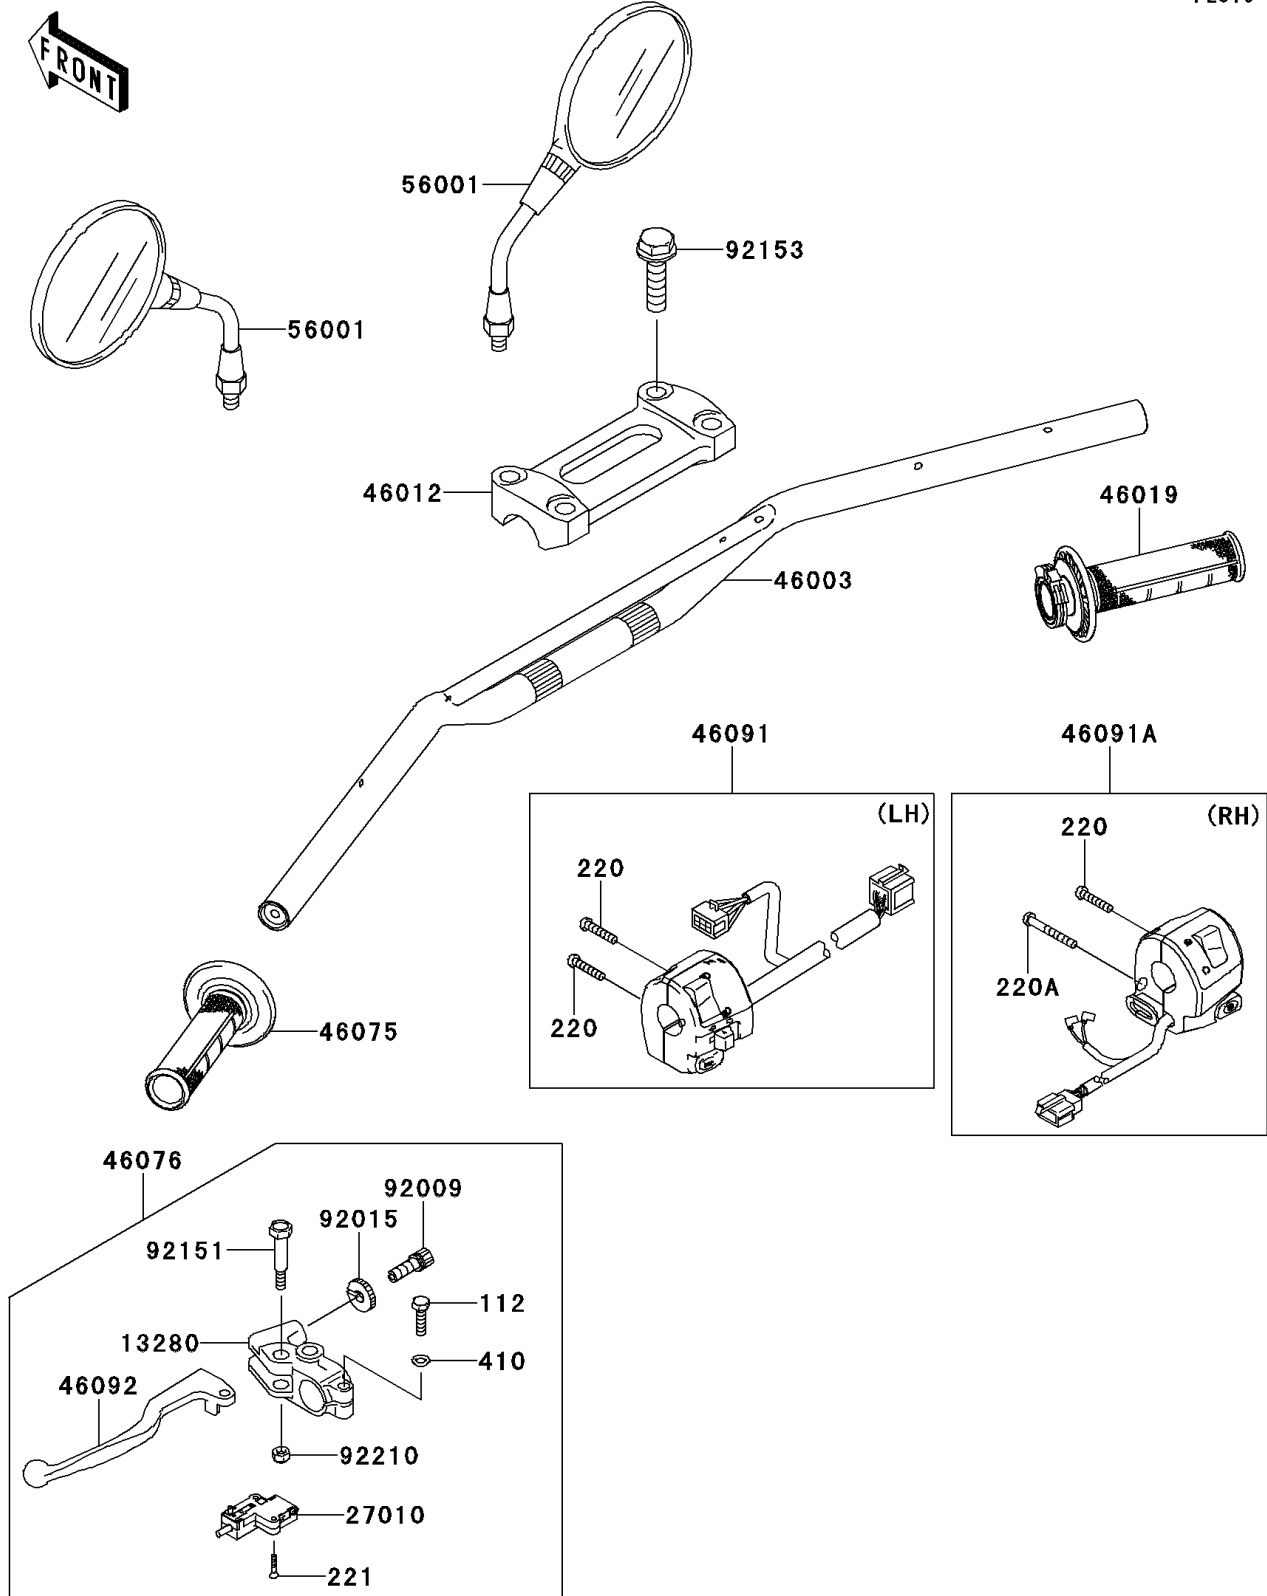

2011 KLX250S (Canada Only) PARTS DIAGRAM

Handlebar

F2310

2011 KLX250S (Canada Only) PARTS LIST

Handlebar

ITEM NAME	PART NUMBER	QUANTITY
-----------	-------------	----------