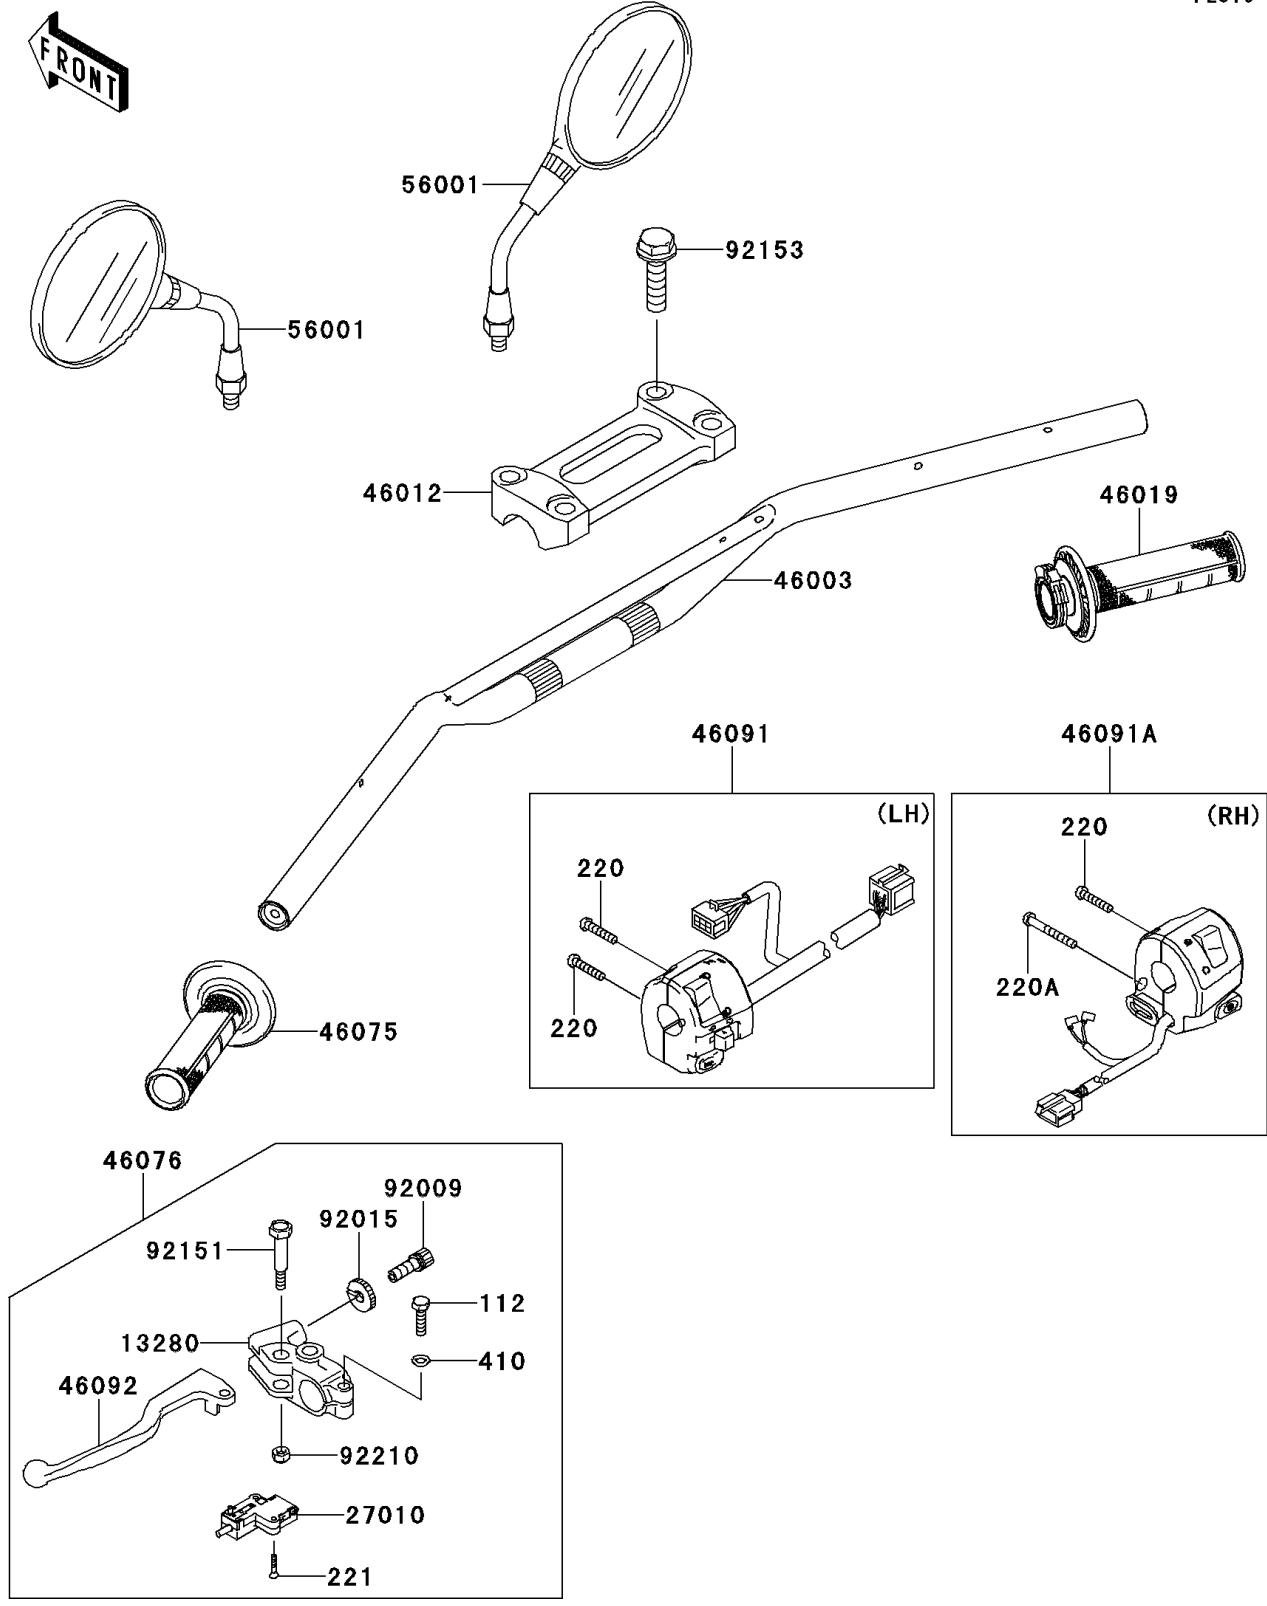

# 2012 KLX® 250S PARTS DIAGRAM

Handlebar

F2310

## 2012 KLX® 250S PARTS LIST

### Handlebar

ITEM NAME	PART NUMBER	QUANTITY
BOLT-UPSET,6X22 (Ref # 112)	112BB0622	1
SCREW-PAN-CROS,5X25 (Ref # 220)	220AB0525	3
SCREW-PAN-CROS,5X40 (Ref # 220A)	220AB0540	1
SCREW-CSK-CROS,3X16 (Ref # 221)	221AB0316	2
WASHER-PLAIN-SMALL,6MM (Ref # 410)	410AB0600	1
HOLDER,CLUTCH LEVER (Ref # 13280)	13280-0105	1
SWITCH,CLUTCH,BLACK (Ref # 27010)	27010-1094	1
HANDLE,P.SILVER (Ref # 46003)	46003-0164-458	1
HOLDER-HANDLE,UPP,F.S.BLACK (Ref # 46012)	46012-0010-18R	1
GRIP-ASSY,THROTTLE (Ref # 46019)	46019-0036	1
GRIP,LH (Ref # 46075)	46075-0082	1
LEVER-ASSY-GRIP,CLUTCH (Ref # 46076)	46076-1244	1
HOUSING-ASSY-CONTROL,LH (Ref # 46091)	46091-0163	1
HOUSING-ASSY-CONTROL,RH (Ref # 46091A)	46091-0180	1
LEVER-GRIP,CLUTCH (Ref # 46092)	46092-1206	1
MIRROR-ASSY (Ref # 56001)	56001-1285	2
SCREW,CABLE ADJUST,8MM,BLACK (Ref # 92009)	92009-1134	1
NUT,CABLE ADJUST LOCK,8MM,BLK (Ref # 92015)	92015-1197	1
BOLT,LEVER SET (Ref # 92151)	92151-1986	1
BOLT,FLANGED,8X30 (Ref # 92153)	92153-1519	4
NUT,LOCK,6MM (Ref # 92210)	92210-0006	1