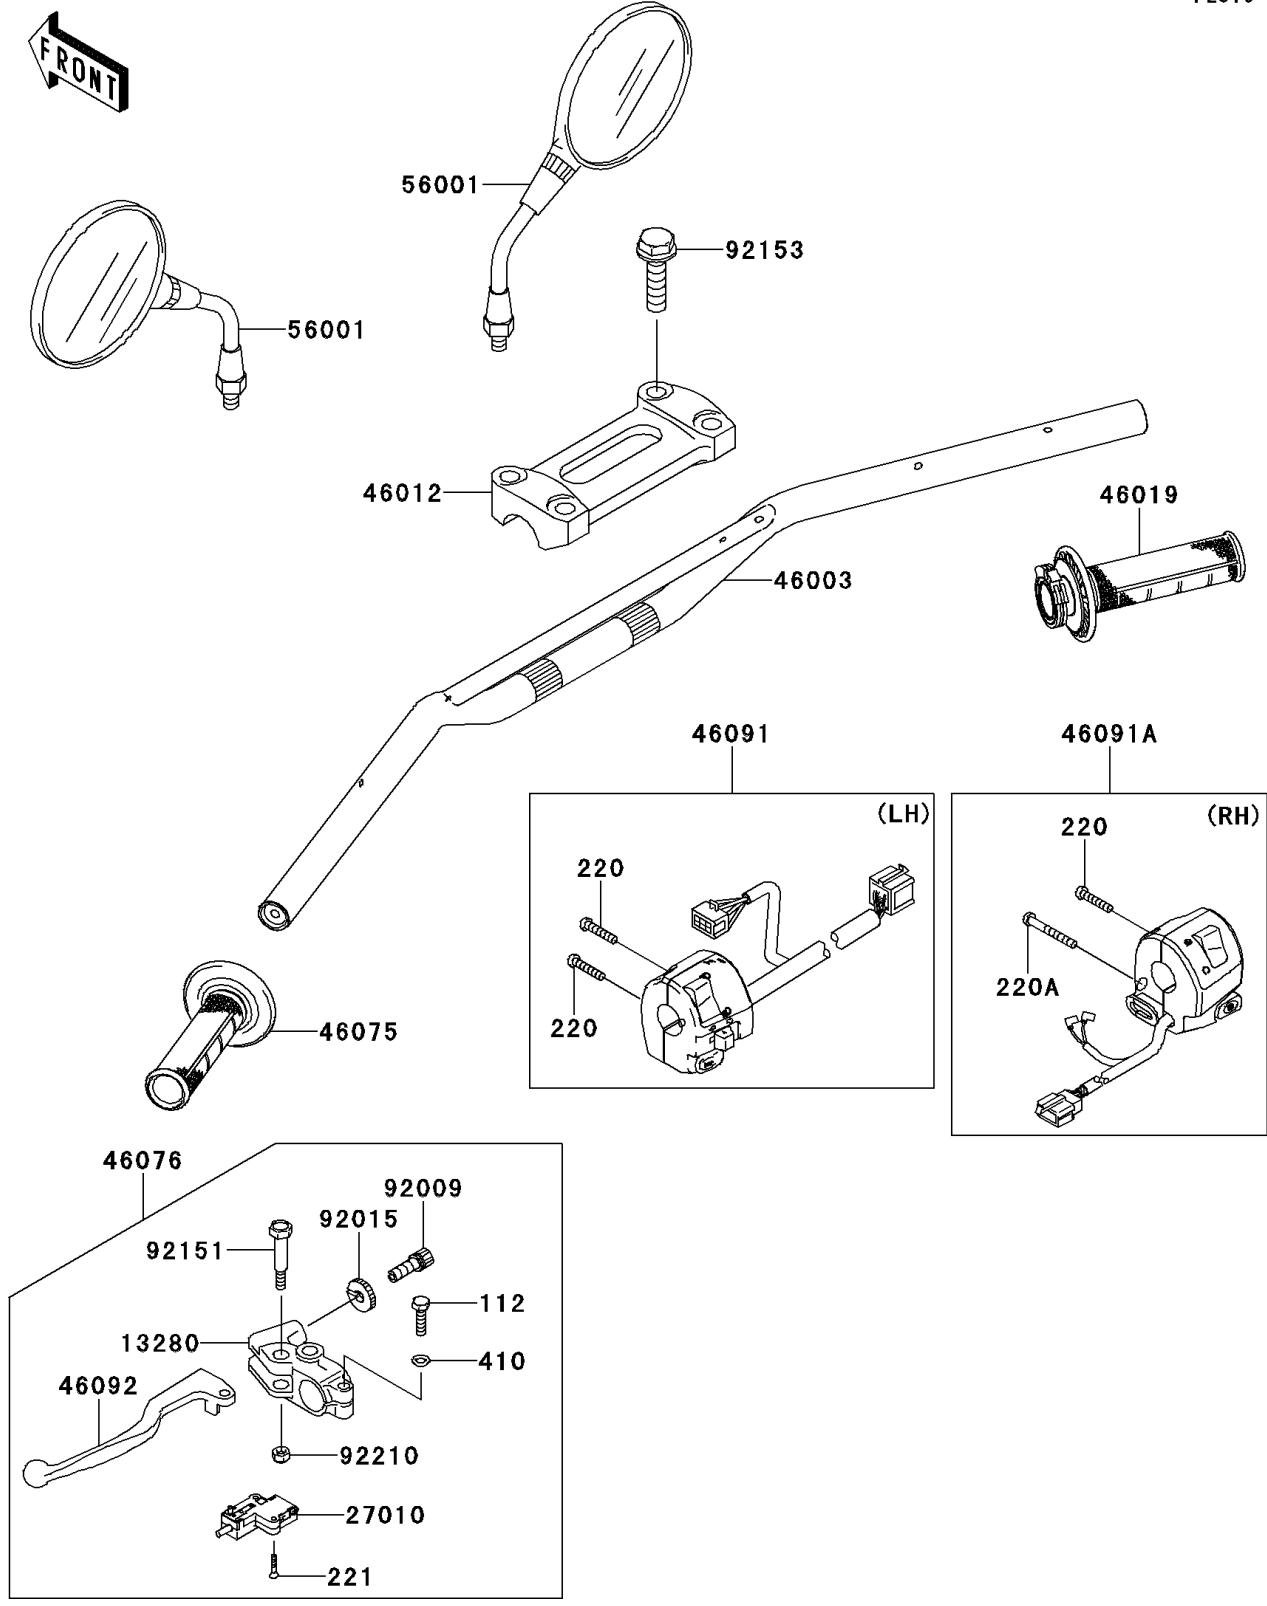

2012 KLX® 250S PARTS DIAGRAM

Handlebar

F2310

2012 KLX® 250S PARTS LIST

Handlebar

ITEM NAME	PART NUMBER	QUANTITY
BOLT-UPSET,6X22 (Ref # 112)	112BB0622	1
SCREW-PAN-CROS,5X25 (Ref # 220)	220AB0525	3
SCREW-PAN-CROS,5X40 (Ref # 220A)	220AB0540	1
SCREW-CSK-CROS,3X16 (Ref # 221)	221AB0316	2
WASHER-PLAIN-SMALL,6MM (Ref # 410)	410AB0600	1
HOLDER,CLUTCH LEVER (Ref # 13280)	13280-0105	1
SWITCH,CLUTCH,BLACK (Ref # 27010)	27010-1094	1
HANDLE,P.SILVER (Ref # 46003)	46003-0164-458	1
HOLDER-HANDLE,UPP,F.S.BLACK (Ref # 46012)	46012-0010-18R	1
GRIP-ASSY,THROTTLE (Ref # 46019)	46019-0036	1
GRIP,LH (Ref # 46075)	46075-0082	1
LEVER-ASSY-GRIP,CLUTCH (Ref # 46076)	46076-1244	1
HOUSING-ASSY-CONTROL,LH (Ref # 46091)	46091-0163	1
HOUSING-ASSY-CONTROL,RH (Ref # 46091A)	46091-0180	1
LEVER-GRIP,CLUTCH (Ref # 46092)	46092-1206	1
MIRROR-ASSY (Ref # 56001)	56001-1285	2
SCREW,CABLE ADJUST,8MM,BLACK (Ref # 92009)	92009-1134	1
NUT,CABLE ADJUST LOCK,8MM,BLK (Ref # 92015)	92015-1197	1
BOLT,LEVER SET (Ref # 92151)	92151-1986	1
BOLT,FLANGED,8X30 (Ref # 92153)	92153-1519	4
NUT,LOCK,6MM (Ref # 92210)	92210-0006	1