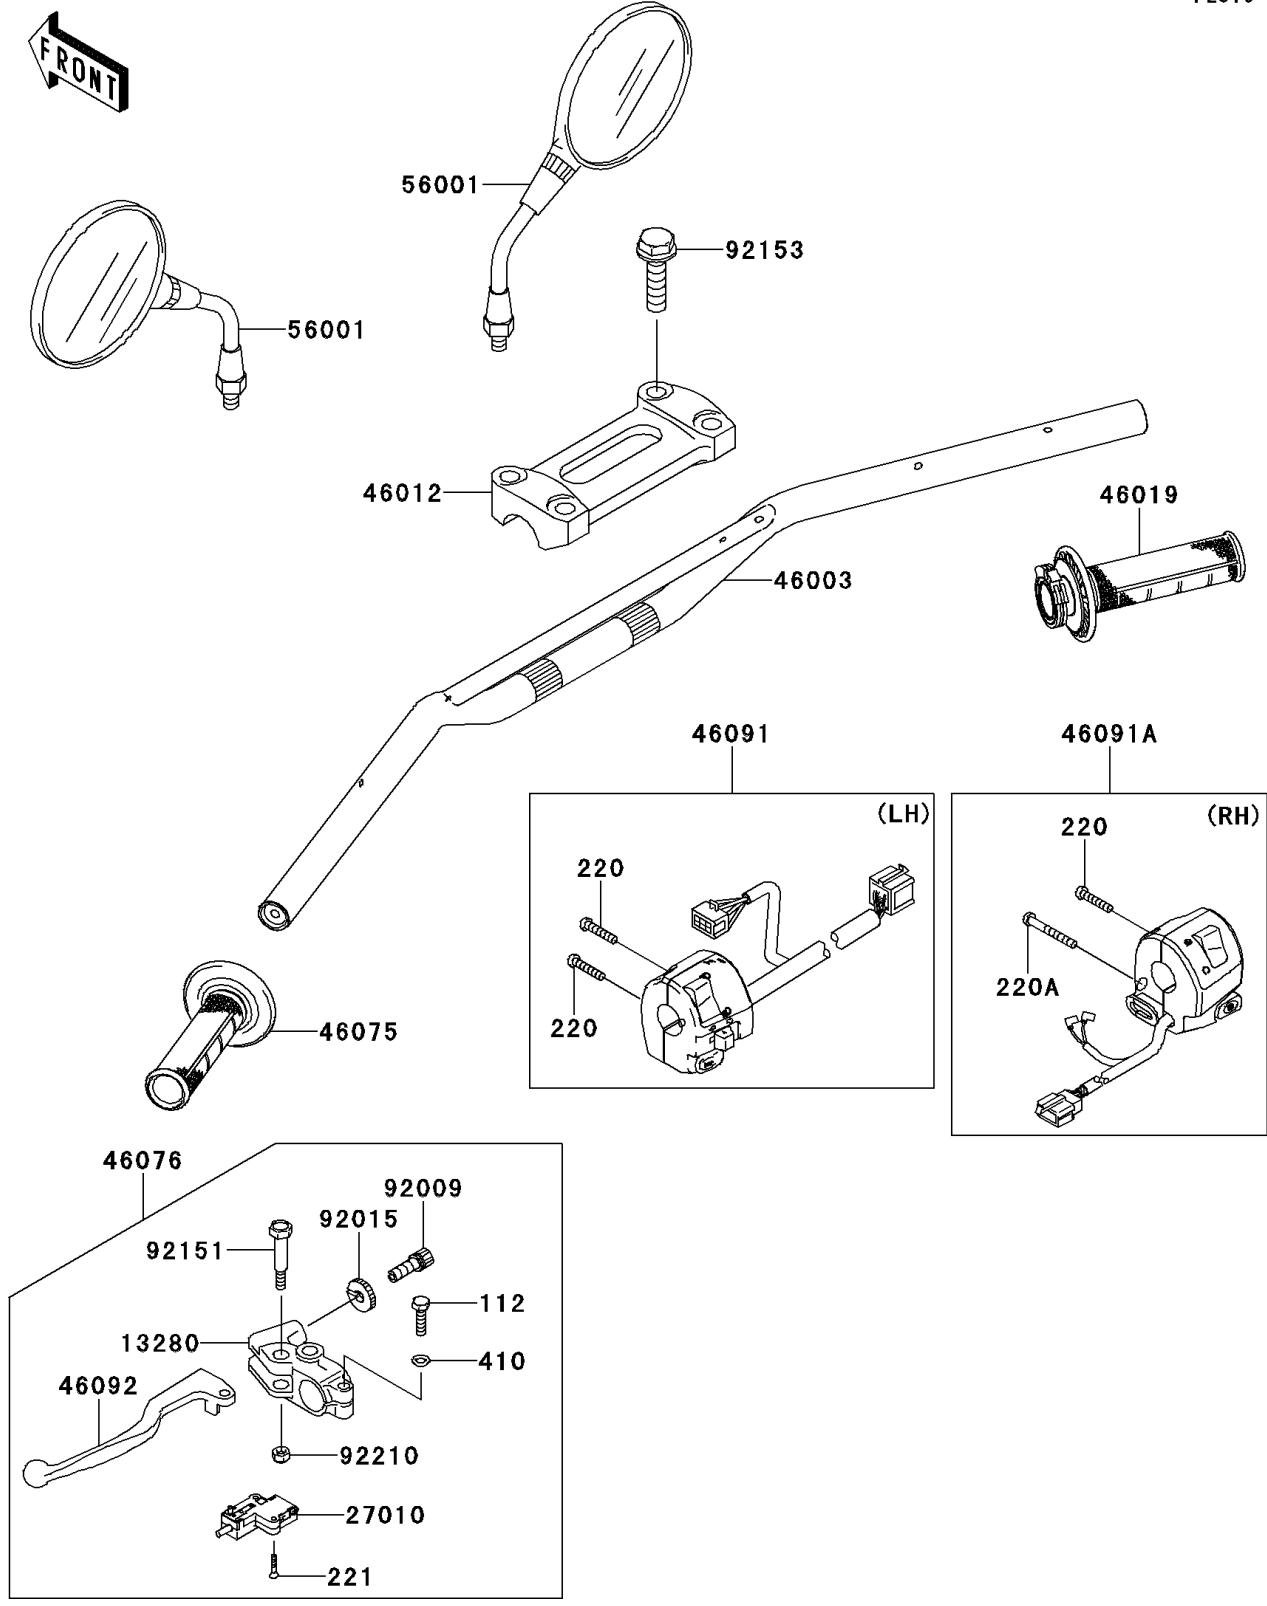

2013 KLX® 250S PARTS DIAGRAM

Handlebar

F2310

2013 KLX® 250S PARTS LIST

Handlebar

ITEM NAME	PART NUMBER	QUANTITY
BOLT-UPSET,6X22 (Ref # 112)	112BB0622	1
SCREW-PAN-CROS,5X25 (Ref # 220)	220AB0525	3
SCREW-PAN-CROS,5X40 (Ref # 220A)	220AB0540	1
SCREW-CSK-CROS,3X16 (Ref # 221)	221AB0316	2
WASHER-PLAIN-SMALL,6MM (Ref # 410)	410AB0600	1
HOLDER,CLUTCH LEVER (Ref # 13280)	13280-0105	1
SWITCH,CLUTCH,BLACK (Ref # 27010)	27010-1094	1
HANDLE,P.SILVER (Ref # 46003)	46003-0164-458	1
HOLDER-HANDLE,UPP,F.S.BLACK (Ref # 46012)	46012-0010-18R	1
GRIP-ASSY,THROTTLE (Ref # 46019)	46019-0036	1
GRIP,LH (Ref # 46075)	46075-0082	1
LEVER-ASSY-GRIP,CLUTCH (Ref # 46076)	46076-1244	1
HOUSING-ASSY-CONTROL,LH (Ref # 46091)	46091-0163	1
HOUSING-ASSY-CONTROL,RH (Ref # 46091A)	46091-0180	1
LEVER-GRIP,CLUTCH (Ref # 46092)	46092-1206	1
MIRROR-ASSY (Ref # 56001)	56001-1285	2
SCREW,CABLE ADJUST,8MM,BLACK (Ref # 92009)	92009-1134	1
NUT,CABLE ADJUST LOCK,8MM,BLK (Ref # 92015)	92015-1197	1
BOLT,LEVER SET (Ref # 92151)	92151-1986	1
BOLT,FLANGED,8X30 (Ref # 92153)	92153-1519	4
NUT,LOCK,6MM (Ref # 92210)	92210-0006	1