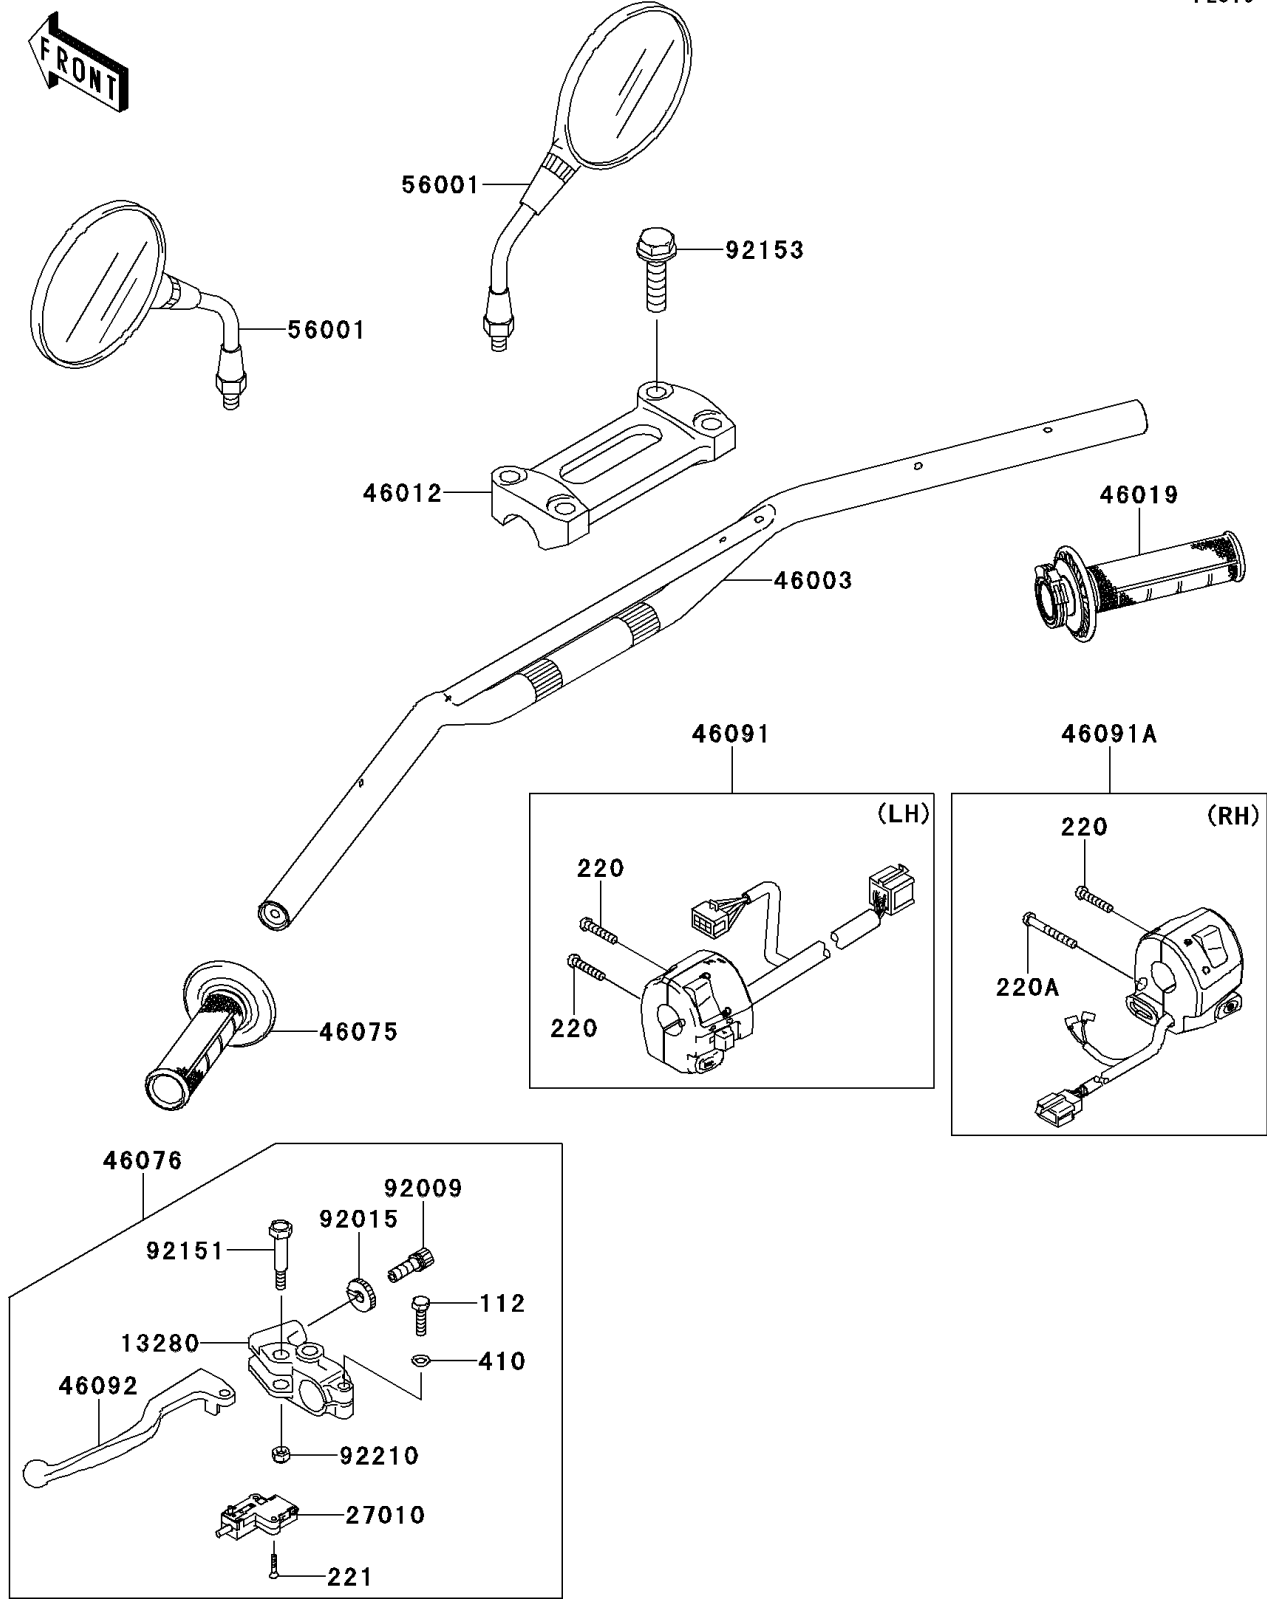

# 2013 KLX® 250S PARTS DIAGRAM

Handlebar

F2310

## 2013 KLX® 250S PARTS LIST

### Handlebar

ITEM NAME	PART NUMBER	QUANTITY
BOLT-UPSET,6X22 (Ref # 112)	112BB0622	1
SCREW-PAN-CROS,5X25 (Ref # 220)	220AB0525	3
SCREW-PAN-CROS,5X40 (Ref # 220A)	220AB0540	1
SCREW-CSK-CROS,3X16 (Ref # 221)	221AB0316	2
WASHER-PLAIN-SMALL,6MM (Ref # 410)	410AB0600	1
HOLDER,CLUTCH LEVER (Ref # 13280)	13280-0105	1
SWITCH,CLUTCH,BLACK (Ref # 27010)	27010-1094	1
HANDLE,P.SILVER (Ref # 46003)	46003-0164-458	1
HOLDER-HANDLE,UPP,F.S.BLACK (Ref # 46012)	46012-0010-18R	1
GRIP-ASSY,THROTTLE (Ref # 46019)	46019-0036	1
GRIP,LH (Ref # 46075)	46075-0082	1
LEVER-ASSY-GRIP,CLUTCH (Ref # 46076)	46076-1244	1
HOUSING-ASSY-CONTROL,LH (Ref # 46091)	46091-0163	1
HOUSING-ASSY-CONTROL,RH (Ref # 46091A)	46091-0180	1
LEVER-GRIP,CLUTCH (Ref # 46092)	46092-1206	1
MIRROR-ASSY (Ref # 56001)	56001-1285	2
SCREW,CABLE ADJUST,8MM,BLACK (Ref # 92009)	92009-1134	1
NUT,CABLE ADJUST LOCK,8MM,BLK (Ref # 92015)	92015-1197	1
BOLT,LEVER SET (Ref # 92151)	92151-1986	1
BOLT,FLANGED,8X30 (Ref # 92153)	92153-1519	4
NUT,LOCK,6MM (Ref # 92210)	92210-0006	1