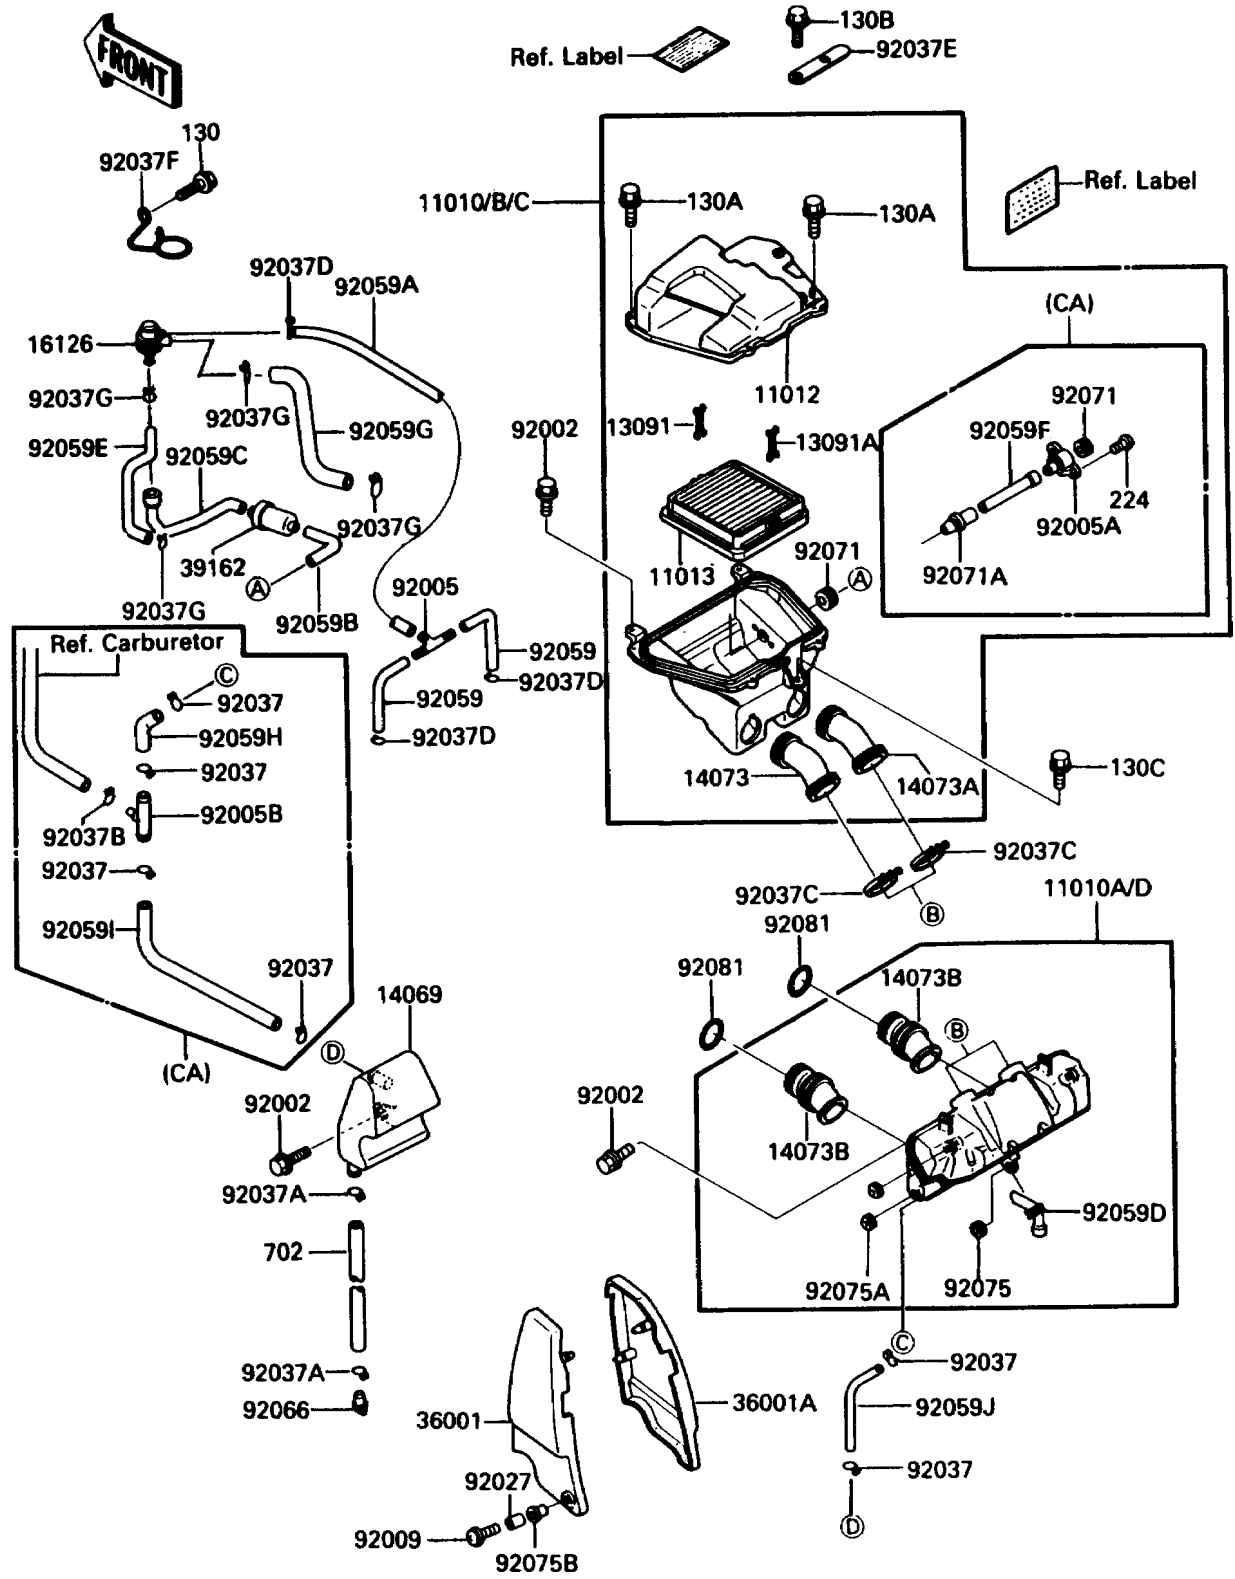

1987 Voyager XII PARTS DIAGRAM

Air Filter

E1130-0217

1987 Voyager XII PARTS LIST

Air Filter

ITEM NAME	PART NUMBER	QUANTITY
CAP,AIR FILTER (Ref # 11012)	11012-1490	1
ELEMENT-AIR FILTER (Ref # 11013)	11013-1137	1
HOLDER,FR (Ref # 13091)	13091-1420	1
HOLDER,RR (Ref # 13091A)	13091-1432	1
BREATHER,TANK (Ref # 14069)	14069-1053	1
DUCT,LH (Ref # 14073)	14073-1241	1
DUCT,RH (Ref # 14073A)	14073-1242	1
DUCT,CARBURETOR (Ref # 14073B)	14073-1255	4
COVER-SIDE,AIR FILTER,LH (Ref # 36001)	36001-1334	1
COVER-SIDE,AIR FILTER,RH (Ref # 36001A)	36001-1335	1
BOLT,6X16 (Ref # 92002)	92002-1188	5
SCREW,6X22 (Ref # 92009)	92009-1441	2
COLLAR,L=13.1,BLACK (Ref # 92027)	92027-1450	2
CLAMP,TUBE (Ref # 92037A)	92037-147	2
BOLT-FLANGED,6X16 (Ref # 130A)	130B0616	4
CLAMP (Ref # 92037C)	92037-1554	2
CLAMP (Ref # 92037E)	92037-1768	1
TUBE (Ref # 92059D)	92059-1659	1
PLUG,DRAIN (Ref # 92066)	92066-1211	1
DAMPER,FILTER COVER (Ref # 92075)	92075-1126	1
DAMPER (Ref # 92075A)	92075-1470	4
DAMPER,MALE (Ref # 92075B)	92075-174	2
SPRING,AIR FILTER DUCT (Ref # 92081)	92081-1422	4
BOLT-FLANGED (Ref # 130B)	130D0610	1
BOLT-FLANGED,6X14 (Ref # 130C)	130G0614	1
TUBE-RUBBER,7X10X120 (Ref # 702)	702A07120	1
FILTER-ASSY-AIR,UPP (Ref # 11010)	11010-1273	1
FILTER-ASSY-AIR,LWR (Ref # 11010A)	11010-1274	1
FILTER-ASSY-AIR,UPP (Ref # 11010B)	11010-1297	1