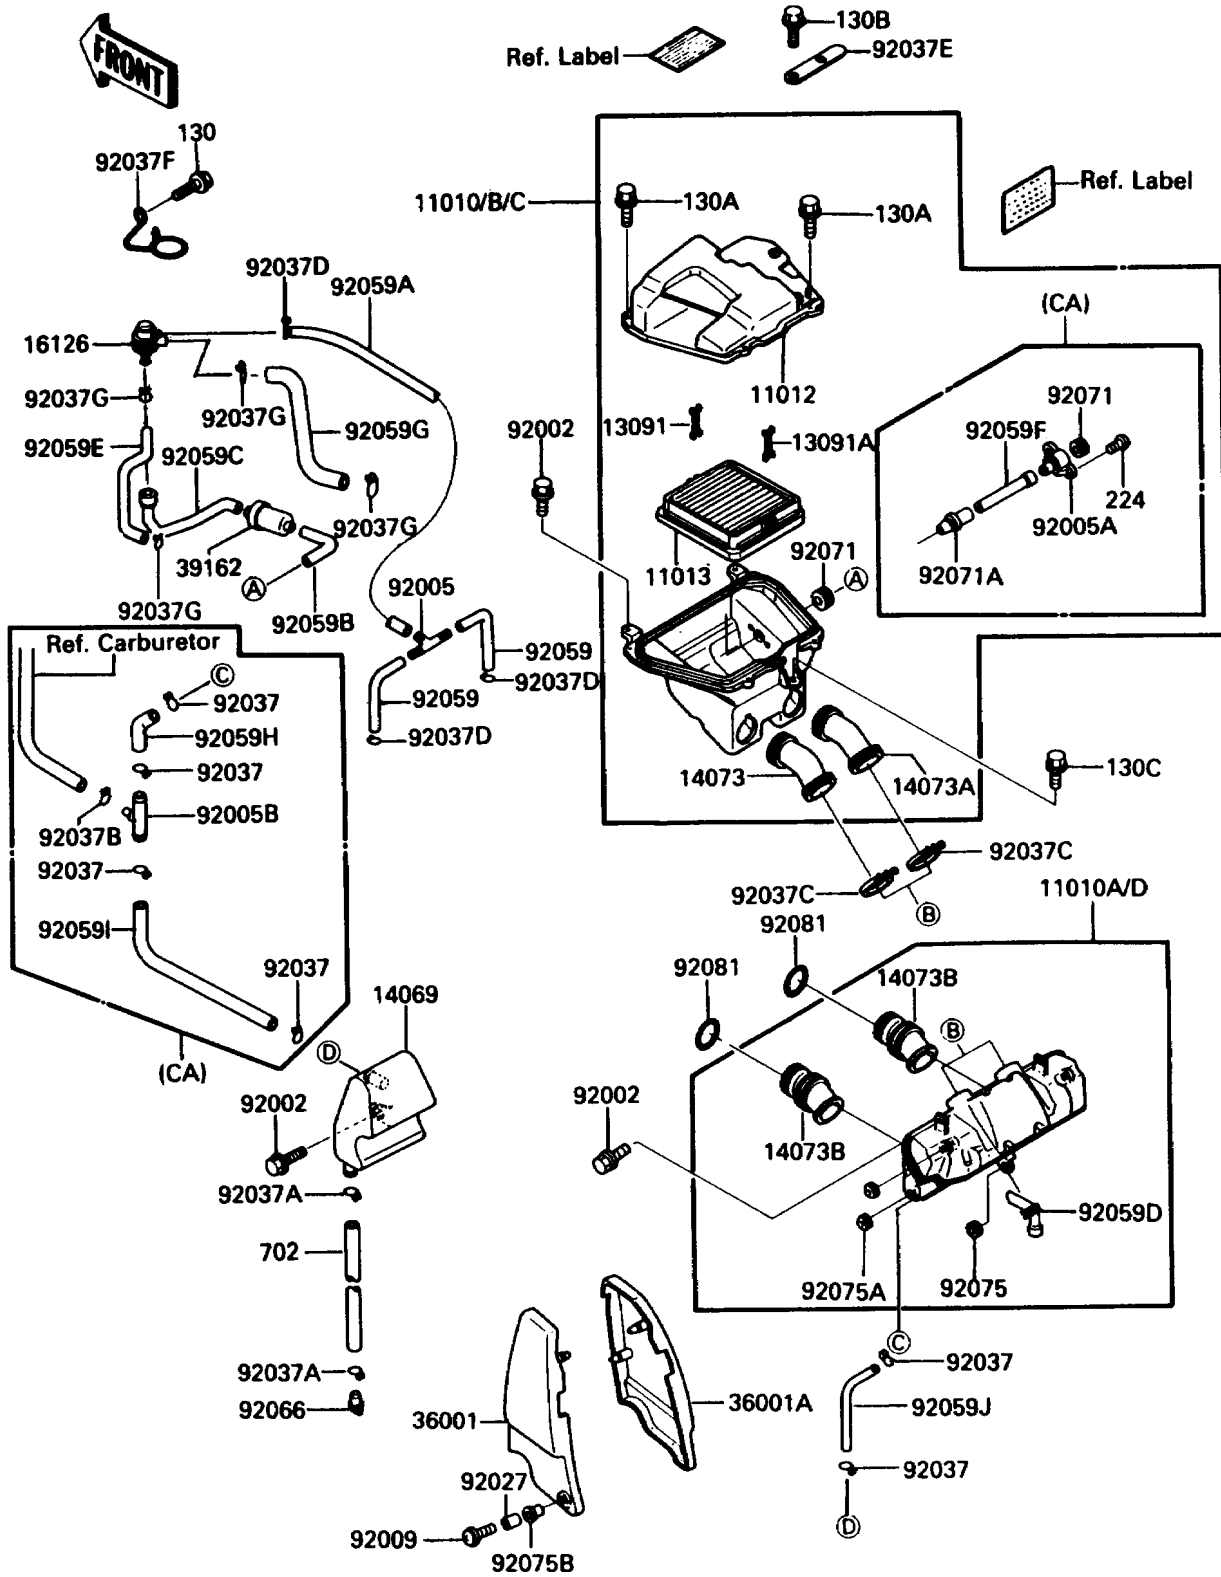

# 1988 Voyager XII PARTS DIAGRAM

Air Filter

E1130-0217

# 1988 Voyager XII PARTS LIST

## Air Filter

ITEM NAME	PART NUMBER	QUANTITY
CAP,AIR FILTER (Ref # 11012)	11012-1490	1
ELEMENT-AIR FILTER (Ref # 11013)	11013-1137	1
HOLDER,FR (Ref # 13091)	13091-1420	1
HOLDER,RR (Ref # 13091A)	13091-1432	1
BREATHER,TANK (Ref # 14069)	14069-1053	1
DUCT,LH (Ref # 14073)	14073-1241	1
DUCT,RH (Ref # 14073A)	14073-1242	1
DUCT,CARBURETOR (Ref # 14073B)	14073-1255	4
COVER-SIDE,AIR FILTER,LH (Ref # 36001)	36001-1334	1
COVER-SIDE,AIR FILTER,RH (Ref # 36001A)	36001-1335	1
BOLT,6X16 (Ref # 92002)	92002-1188	5
SCREW,6X22 (Ref # 92009)	92009-1441	2
COLLAR,L=13.1,BLACK (Ref # 92027)	92027-1450	2
CLAMP,TUBE (Ref # 92037A)	92037-147	2
BOLT-FLANGED,6X16 (Ref # 130A)	130B0616	4
CLAMP (Ref # 92037C)	92037-1554	2
CLAMP (Ref # 92037E)	92037-1768	1
TUBE (Ref # 92059D)	92059-1659	1
PLUG,DRAIN (Ref # 92066)	92066-1211	1
DAMPER,FILTER COVER (Ref # 92075)	92075-1126	1
DAMPER (Ref # 92075A)	92075-1470	4
DAMPER,MALE (Ref # 92075B)	92075-174	2
SPRING,AIR FILTER DUCT (Ref # 92081)	92081-1422	4
BOLT-FLANGED (Ref # 130B)	130D0610	1
BOLT-FLANGED,6X14 (Ref # 130C)	130G0614	1
TUBE-RUBBER,7X10X120 (Ref # 702)	702A07120	1
FILTER-ASSY-AIR,UPP (Ref # 11010)	11010-1273	1
FILTER-ASSY-AIR,LWR (Ref # 11010A)	11010-1274	1
FILTER-ASSY-AIR,UPP (Ref # 11010B)	11010-1297	1