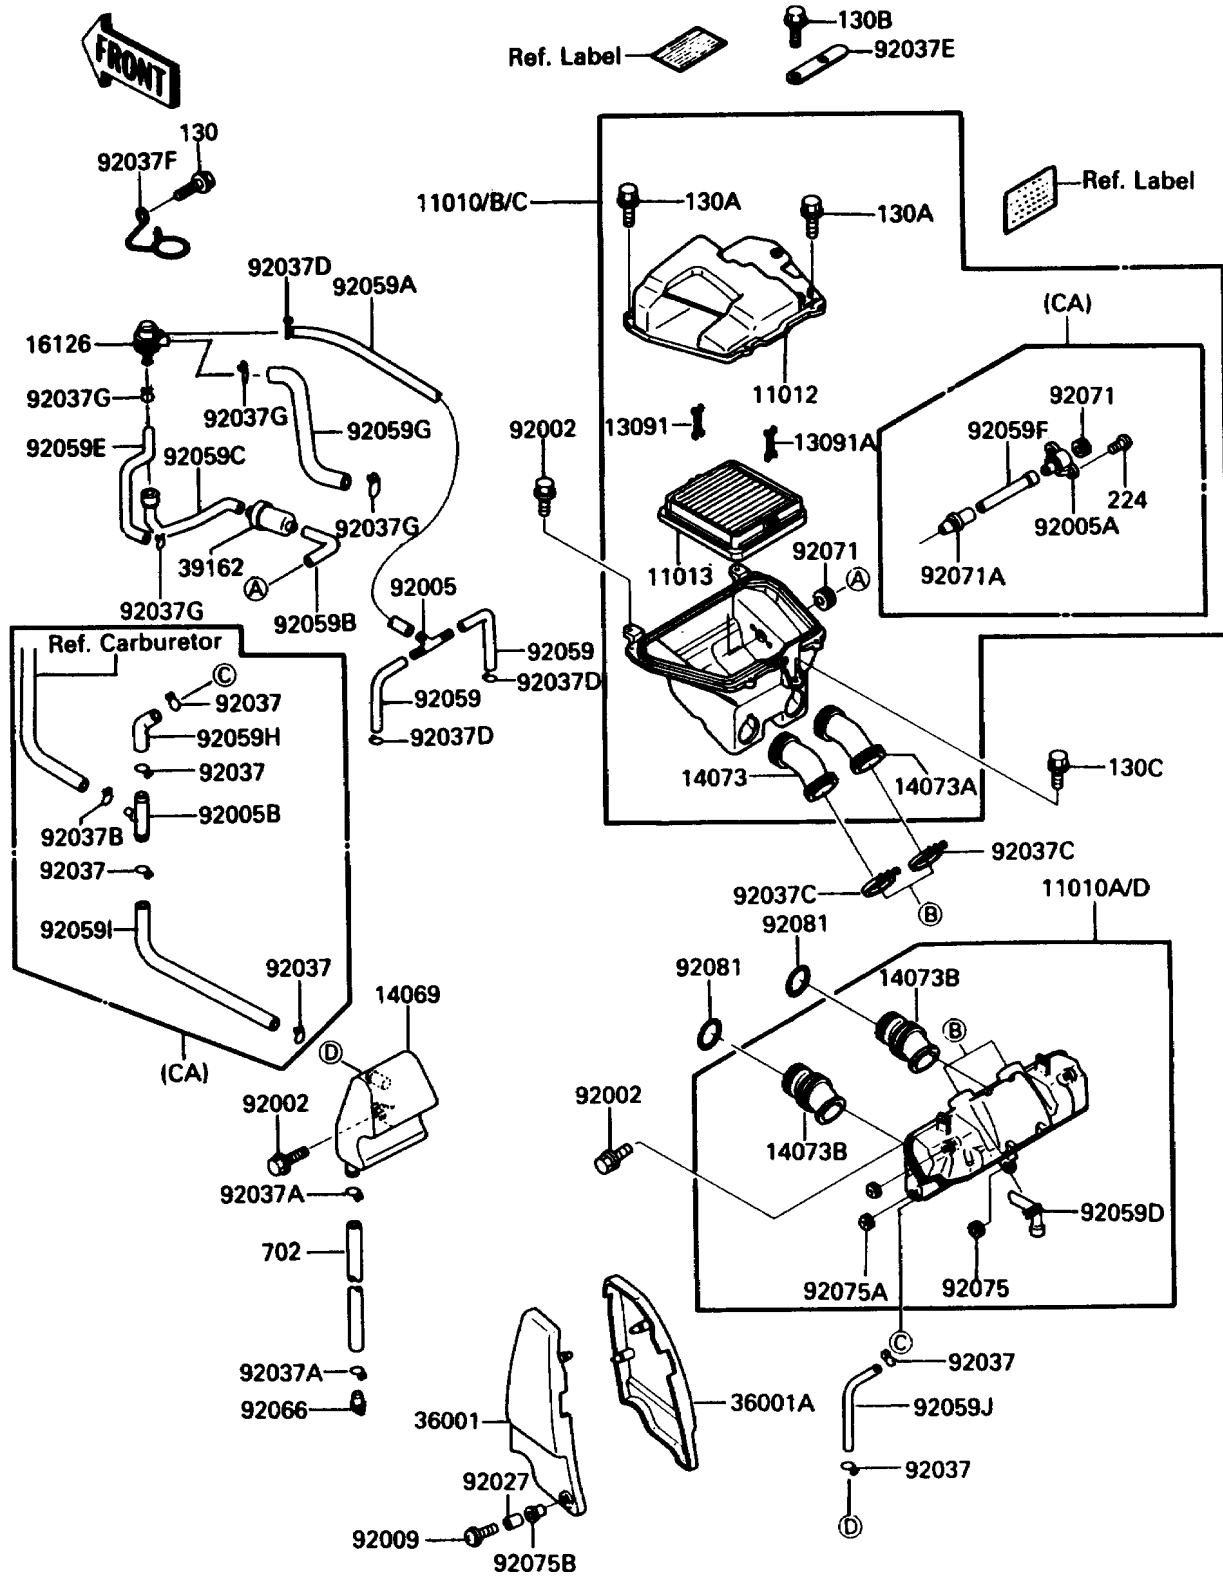

1988 Voyager XII PARTS DIAGRAM

Air Filter

E1130-0217

1988 Voyager XII PARTS LIST

Air Filter

ITEM NAME	PART NUMBER	QUANTITY
CAP,AIR FILTER (Ref # 11012)	11012-1490	1
ELEMENT-AIR FILTER (Ref # 11013)	11013-1137	1
HOLDER,FR (Ref # 13091)	13091-1420	1
HOLDER,RR (Ref # 13091A)	13091-1432	1
BREATHER,TANK (Ref # 14069)	14069-1053	1
DUCT,LH (Ref # 14073)	14073-1241	1
DUCT,RH (Ref # 14073A)	14073-1242	1
DUCT,CARBURETOR (Ref # 14073B)	14073-1255	4
COVER-SIDE,AIR FILTER,LH (Ref # 36001)	36001-1334	1
COVER-SIDE,AIR FILTER,RH (Ref # 36001A)	36001-1335	1
BOLT,6X16 (Ref # 92002)	92002-1188	5
SCREW,6X22 (Ref # 92009)	92009-1441	2
COLLAR,L=13.1,BLACK (Ref # 92027)	92027-1450	2
CLAMP,TUBE (Ref # 92037A)	92037-147	2
BOLT-FLANGED,6X16 (Ref # 130A)	130B0616	4
CLAMP (Ref # 92037C)	92037-1554	2
CLAMP (Ref # 92037E)	92037-1768	1
TUBE (Ref # 92059D)	92059-1659	1
PLUG,DRAIN (Ref # 92066)	92066-1211	1
DAMPER,FILTER COVER (Ref # 92075)	92075-1126	1
DAMPER (Ref # 92075A)	92075-1470	4
DAMPER,MALE (Ref # 92075B)	92075-174	2
SPRING,AIR FILTER DUCT (Ref # 92081)	92081-1422	4
BOLT-FLANGED (Ref # 130B)	130D0610	1
BOLT-FLANGED,6X14 (Ref # 130C)	130G0614	1
TUBE-RUBBER,7X10X120 (Ref # 702)	702A07120	1
FILTER-ASSY-AIR,UPP (Ref # 11010)	11010-1273	1
FILTER-ASSY-AIR,LWR (Ref # 11010A)	11010-1274	1
FILTER-ASSY-AIR,UPP (Ref # 11010B)	11010-1297	1