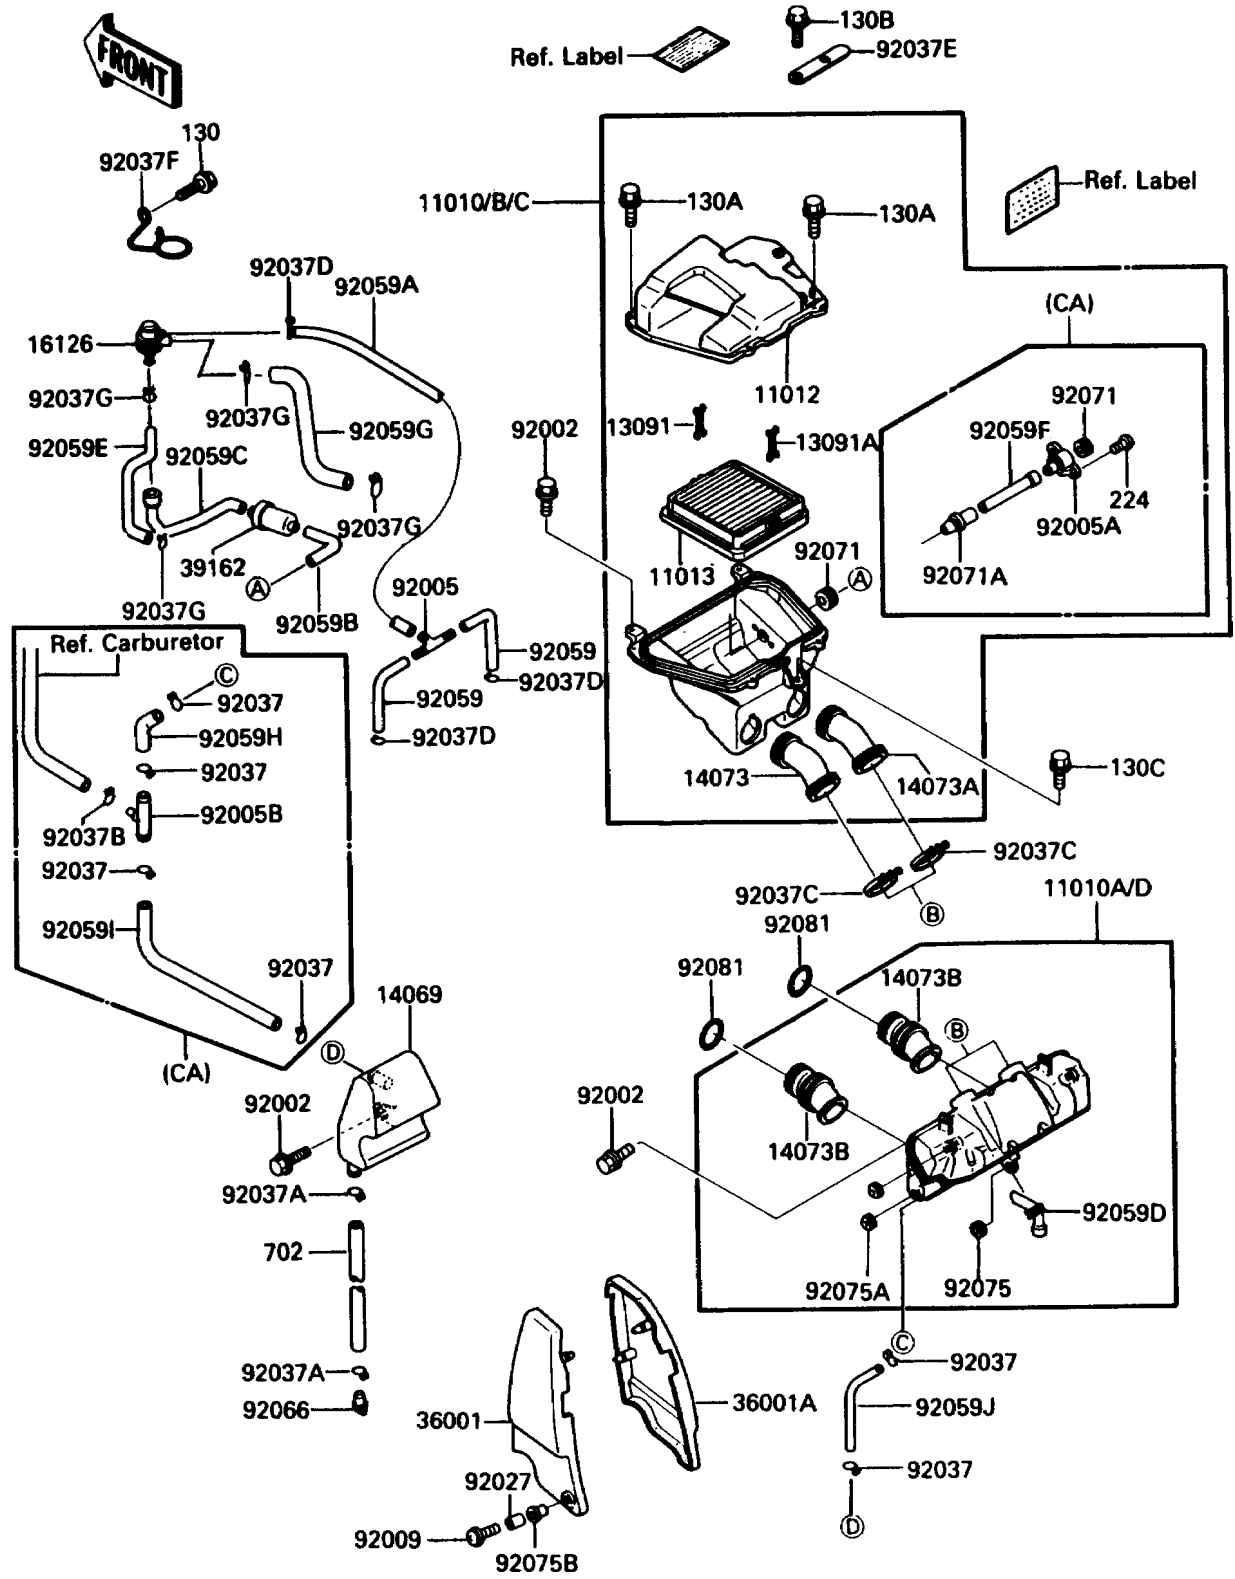

1991 Voyager XII PARTS DIAGRAM

Air Filter

E1130-0217

1991 Voyager XII PARTS LIST

Air Filter

ITEM NAME	PART NUMBER	QUANTITY
CAP,AIR FILTER (Ref # 11012)	11012-1490	1
ELEMENT-AIR FILTER (Ref # 11013)	11013-1137	1
HOLDER,FR (Ref # 13091)	13091-1420	1
HOLDER,RR (Ref # 13091A)	13091-1432	1
BREATHER,TANK (Ref # 14069)	14069-1053	1
DUCT,LH (Ref # 14073)	14073-1241	1
DUCT,RH (Ref # 14073A)	14073-1242	1
DUCT,CARBURETOR (Ref # 14073B)	14073-1255	4
COVER-SIDE,AIR FILTER,LH (Ref # 36001)	36001-1334	1
COVER-SIDE,AIR FILTER,RH (Ref # 36001A)	36001-1335	1
BOLT,6X16 (Ref # 92002)	92002-1188	5
SCREW,6X22 (Ref # 92009)	92009-1441	2
COLLAR,L=13.1,BLACK (Ref # 92027)	92027-1450	2
CLAMP,TUBE (Ref # 92037A)	92037-147	2
BOLT-FLANGED,6X16 (Ref # 130A)	130B0616	4
CLAMP (Ref # 92037C)	92037-1554	2
CLAMP (Ref # 92037E)	92037-1768	1
TUBE (Ref # 92059D)	92059-1659	1
PLUG,DRAIN (Ref # 92066)	92066-1211	1
DAMPER,FILTER COVER (Ref # 92075)	92075-1126	1
DAMPER (Ref # 92075A)	92075-1470	4
DAMPER,MALE (Ref # 92075B)	92075-174	2
SPRING,AIR FILTER DUCT (Ref # 92081)	92081-1422	4
BOLT-FLANGED (Ref # 130B)	130D0610	1
BOLT-FLANGED,6X14 (Ref # 130C)	130G0614	1
TUBE-RUBBER,7X10X120 (Ref # 702)	702A07120	1
FILTER-ASSY-AIR,UPP (Ref # 11010)	11010-1273	1
FILTER-ASSY-AIR,LWR (Ref # 11010A)	11010-1274	1
FILTER-ASSY-AIR,UPP (Ref # 11010B)	11010-1297	1