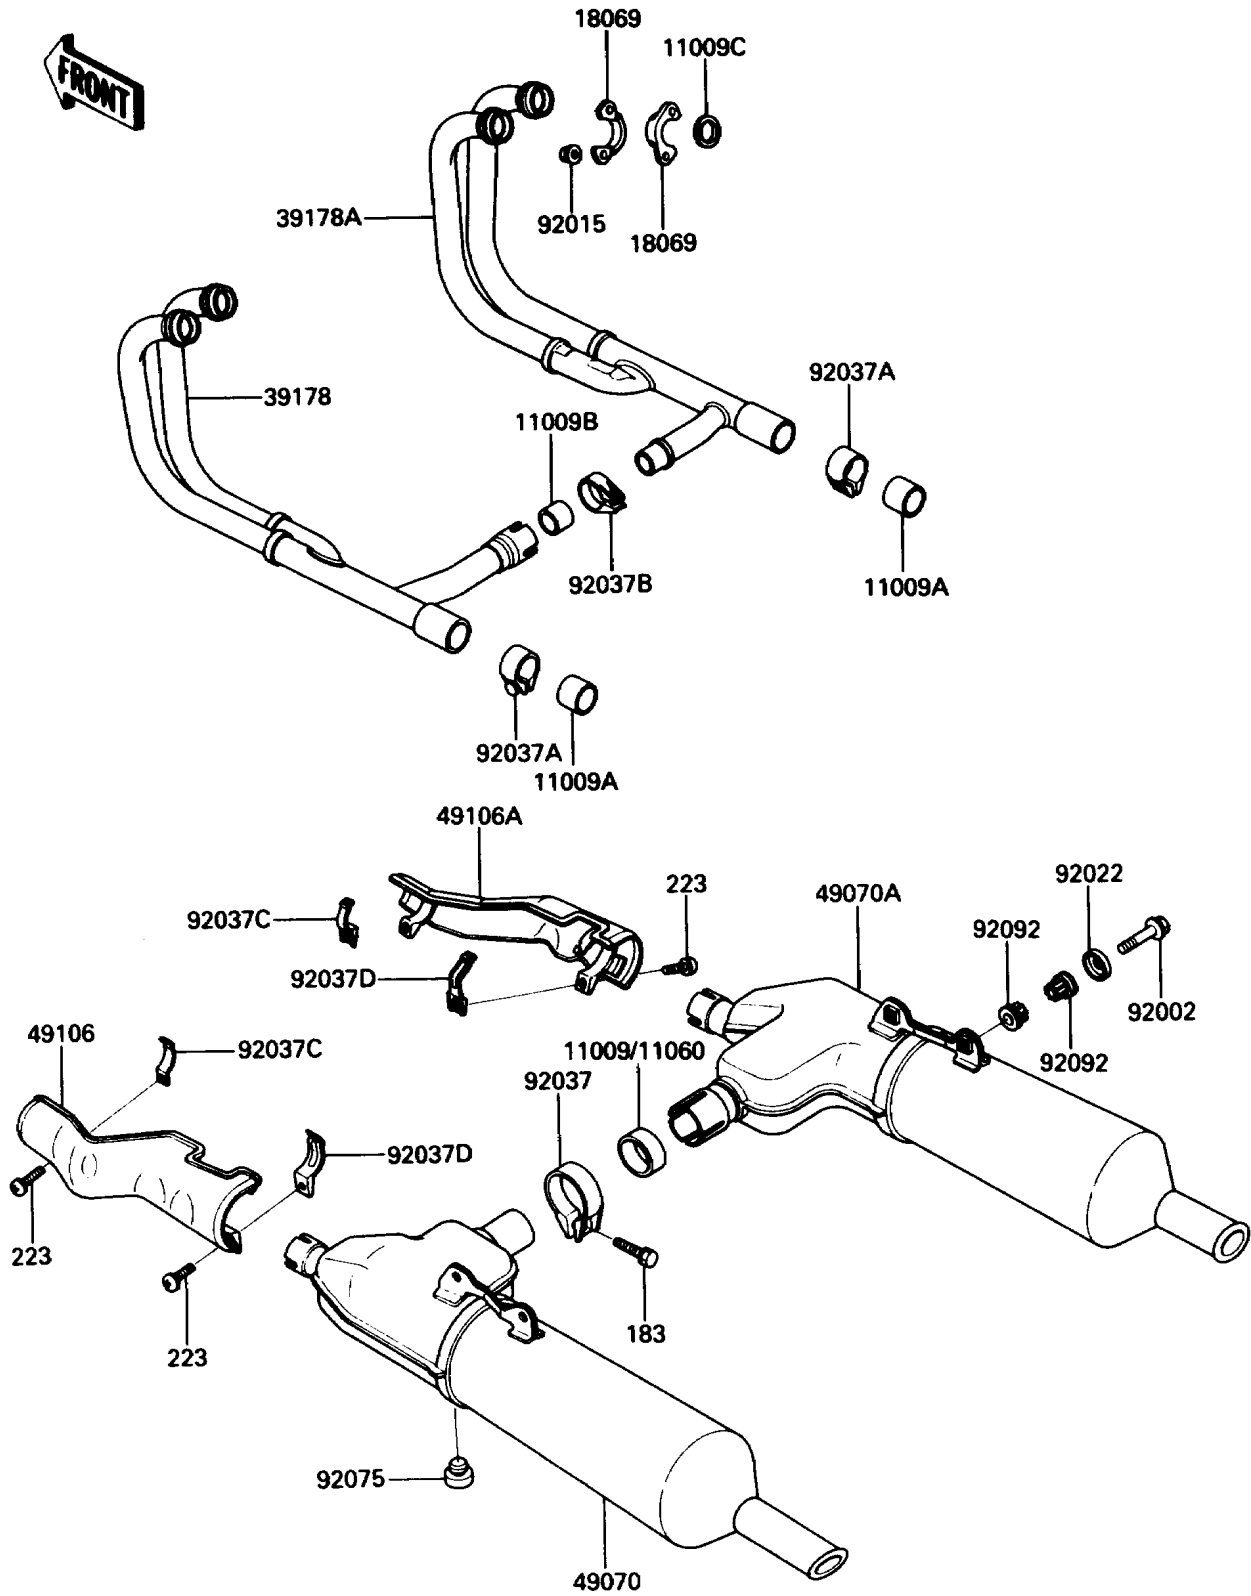

1987 Voyager XII PARTS DIAGRAM

Muffler

E1140

1987 Voyager XII PARTS LIST

Muffler

ITEM NAME	PART NUMBER	QUANTITY
BOLT-UPSET-WS-SMALL (Ref # 183)	183J0835	1
SCREW-PAN-WS-CROS (Ref # 223)	223X0625	4
GASKET,MUFFLER (Ref # 11009)	11009-1629	1
GASKET,EXHAUST PIPE CONNECTING (Ref # 11009A)	11009-1666	2
GASKET,EXHAUST MANUFOLD (Ref # 11009B)	11009-1668	1
GASKET,EXHAUST PIPE HOLDER (Ref # 11009C)	11009-1906	4
HOLDER-EXHAUST PIPE (Ref # 18069)	18069-1070	8
MANIFOLD-COMP-EXHAUST,LH (Ref # 39178)	39178-1100	1
MANIFOLD-COMP-EXHAUST,RH (Ref # 39178A)	39178-1101	1
MUFFLER-COMP,LH (Ref # 49070)	49070-1115	1
MUFFLER-COMP,RH (Ref # 49070A)	49070-1116	1
COVER-MUFFLER,LH (Ref # 49106)	49106-1069	1
COVER-MUFFLER,RH (Ref # 49106A)	49106-1070	1
BOLT,10X55 (Ref # 92002)	92002-1826	4
NUT,8MM (Ref # 92015)	92015-1398	8
WASHER (Ref # 92022)	92022-289	4
CLAMP,MUFFLER (Ref # 92037)	92037-1055	1
CLAMP,POWER CHAMBER (Ref # 92037A)	92037-1228	2
CLAMP,MUFFLER (Ref # 92037B)	92037-1258	1
CLAMP,MUFFLER COVER,FR (Ref # 92037C)	92037-1752	2
CLAMP,MUFFLER COVER,RR (Ref # 92037D)	92037-1753	2
DAMPER (Ref # 92075)	92075-1045	1
BUSHING-RUBBER,MUFFLER (Ref # 92092)	92092-1013	8