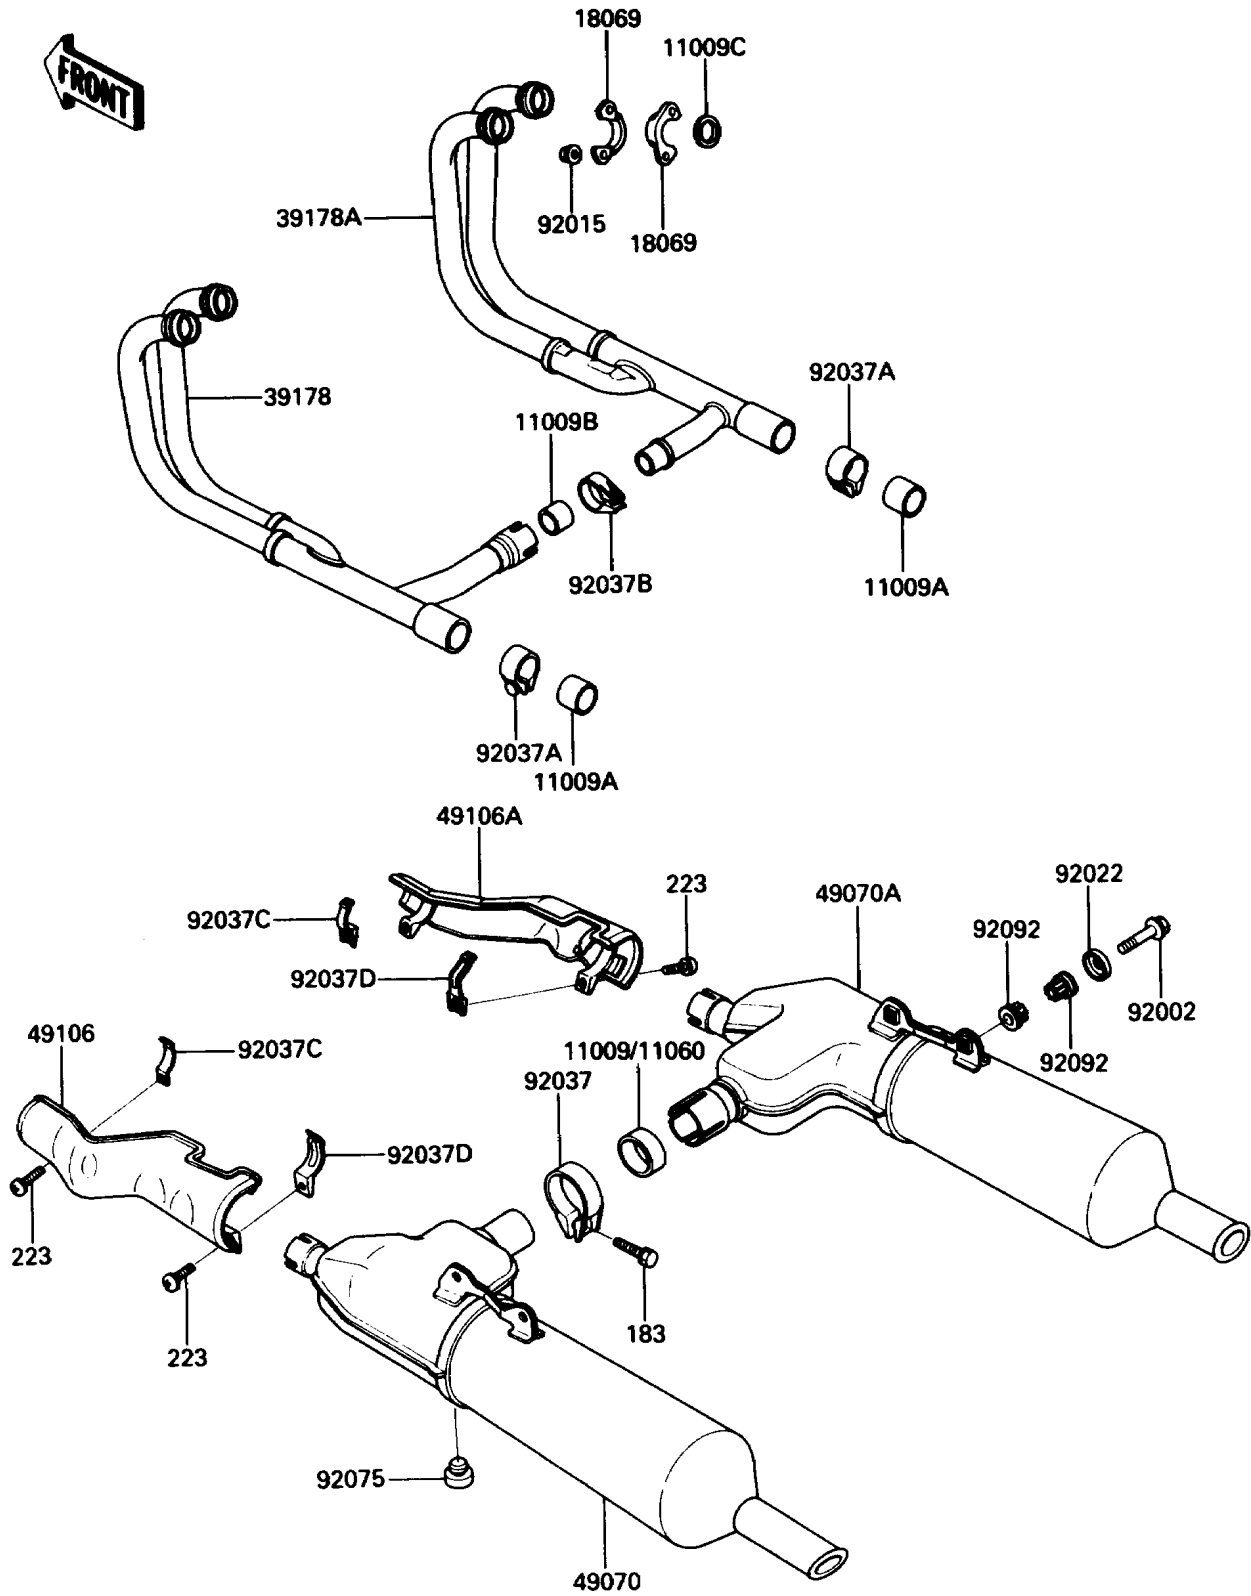

1988 Voyager XII PARTS DIAGRAM

Muffler

E1140

1988 Voyager XII PARTS LIST

Muffler

ITEM NAME	PART NUMBER	QUANTITY
BOLT-UPSET-WS-SMALL (Ref # 183)	183J0835	1
SCREW-PAN-WS-CROS (Ref # 223)	223X0625	4
GASKET,MUFFLER (Ref # 11009)	11009-1629	1
GASKET,EXHAUST PIPE CONNECTING (Ref # 11009A)	11009-1666	2
GASKET,EXHAUST MANUFOLD (Ref # 11009B)	11009-1668	1
GASKET,EXHAUST PIPE HOLDER (Ref # 11009C)	11009-1906	4
HOLDER-EXHAUST PIPE (Ref # 18069)	18069-1070	8
MANIFOLD-COMP-EXHAUST,LH (Ref # 39178)	39178-1100	1
MANIFOLD-COMP-EXHAUST,RH (Ref # 39178A)	39178-1101	1
MUFFLER-COMP,LH (Ref # 49070)	49070-1115	1
MUFFLER-COMP,RH (Ref # 49070A)	49070-1116	1
COVER-MUFFLER,LH (Ref # 49106)	49106-1069	1
COVER-MUFFLER,RH (Ref # 49106A)	49106-1070	1
BOLT,10X55 (Ref # 92002)	92002-1826	4
NUT,8MM (Ref # 92015)	92015-1398	8
WASHER (Ref # 92022)	92022-289	4
CLAMP,MUFFLER (Ref # 92037)	92037-1055	1
CLAMP,POWER CHAMBER (Ref # 92037A)	92037-1228	2
CLAMP,MUFFLER (Ref # 92037B)	92037-1258	1
CLAMP,MUFFLER COVER,FR (Ref # 92037C)	92037-1752	2
CLAMP,MUFFLER COVER,RR (Ref # 92037D)	92037-1753	2
DAMPER (Ref # 92075)	92075-1045	1
BUSHING-RUBBER,MUFFLER (Ref # 92092)	92092-1013	8