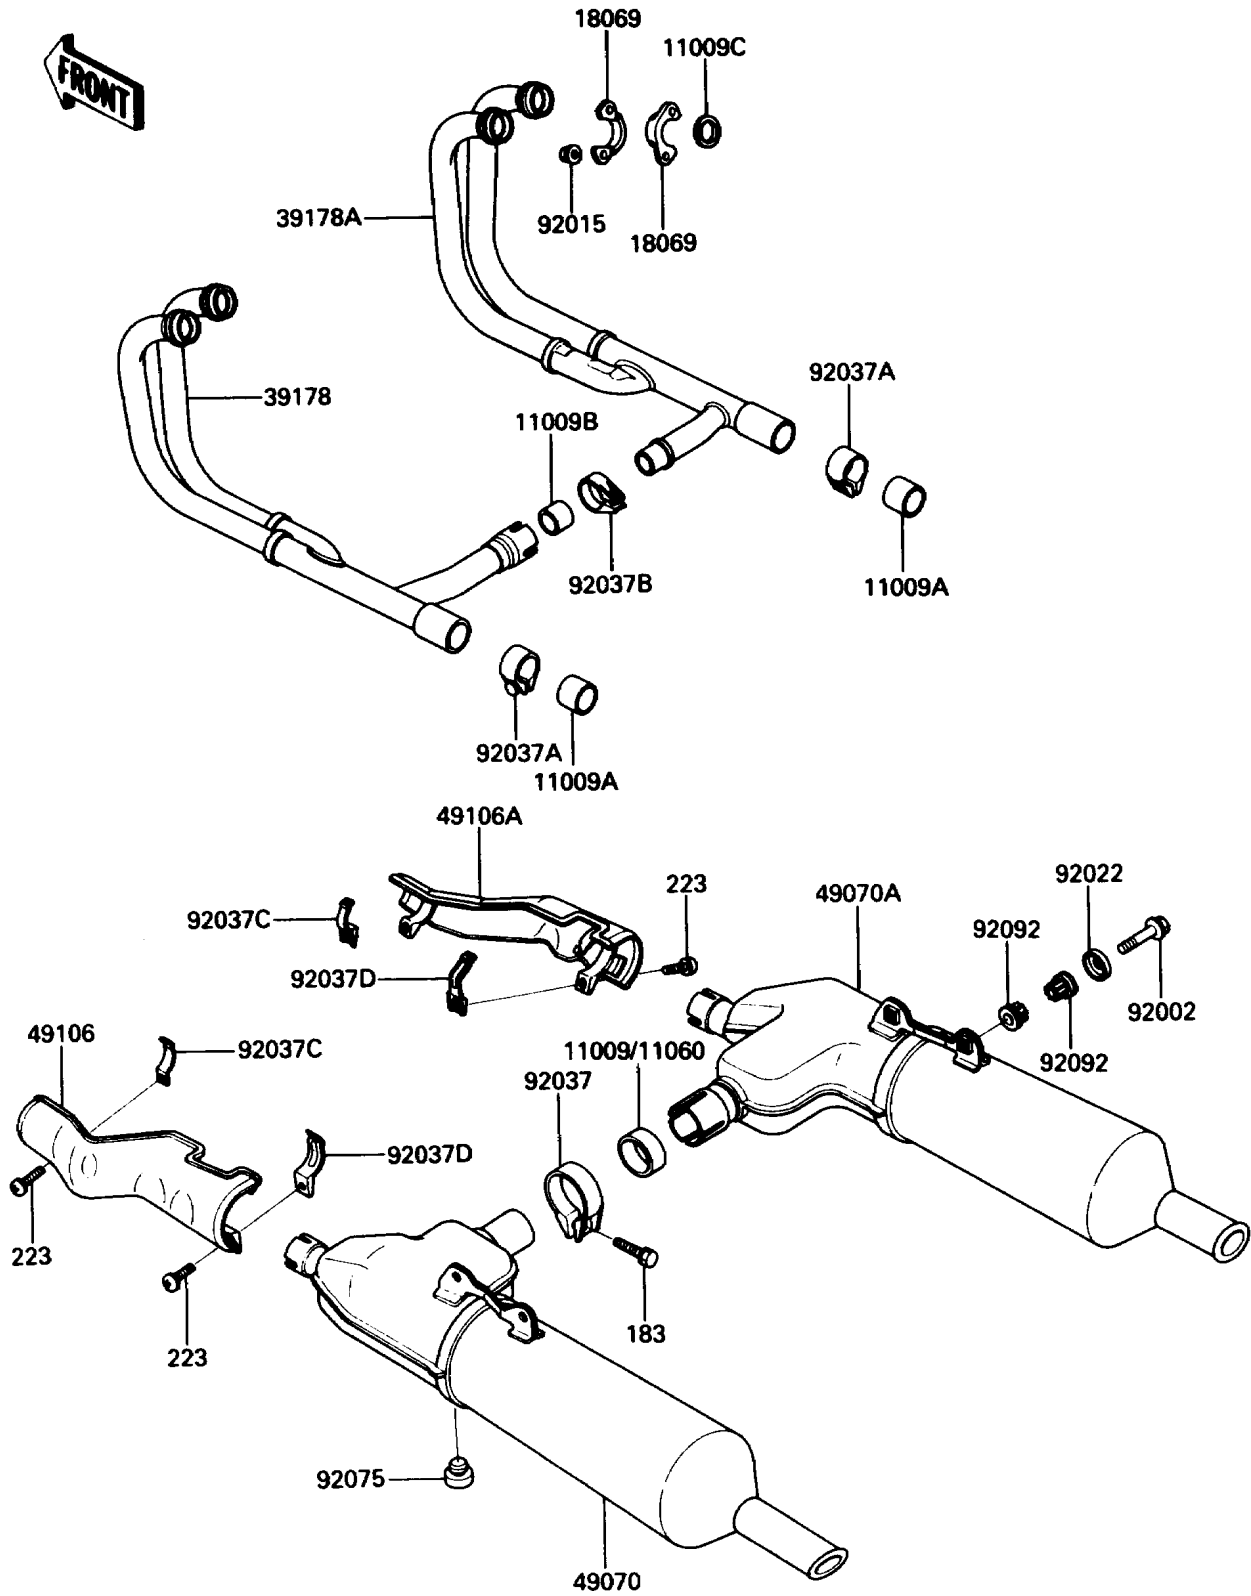

1989 Voyager XII PARTS DIAGRAM

Muffler

E1140

1989 Voyager XII PARTS LIST

Muffler

ITEM NAME	PART NUMBER	QUANTITY
BOLT-UPSET-WS-SMALL (Ref # 183)	183J0835	1
SCREW-PAN-WS-CROS (Ref # 223)	223X0625	4
GASKET,MUFFLER (Ref # 11009)	11009-1629	1
GASKET,EXHAUST PIPE CONNECTING (Ref # 11009A)	11009-1666	2
GASKET,EXHAUST MANUFOLD (Ref # 11009B)	11009-1668	1
GASKET,EXHAUST PIPE HOLDER (Ref # 11009C)	11009-1906	4
HOLDER-EXHAUST PIPE (Ref # 18069)	18069-1070	8
MANIFOLD-COMP-EXHAUST,LH (Ref # 39178)	39178-1100	1
MANIFOLD-COMP-EXHAUST,RH (Ref # 39178A)	39178-1101	1
MUFFLER-COMP,LH (Ref # 49070)	49070-1115	1
MUFFLER-COMP,RH (Ref # 49070A)	49070-1116	1
COVER-MUFFLER,LH (Ref # 49106)	49106-1069	1
COVER-MUFFLER,RH (Ref # 49106A)	49106-1070	1
BOLT,10X55 (Ref # 92002)	92002-1826	4
NUT,8MM (Ref # 92015)	92015-1398	8
WASHER (Ref # 92022)	92022-289	4
CLAMP,MUFFLER (Ref # 92037)	92037-1055	1
CLAMP,POWER CHAMBER (Ref # 92037A)	92037-1228	2
CLAMP,MUFFLER (Ref # 92037B)	92037-1258	1
CLAMP,MUFFLER COVER,FR (Ref # 92037C)	92037-1752	2
CLAMP,MUFFLER COVER,RR (Ref # 92037D)	92037-1753	2
DAMPER (Ref # 92075)	92075-1045	1
BUSHING-RUBBER,MUFFLER (Ref # 92092)	92092-1013	8