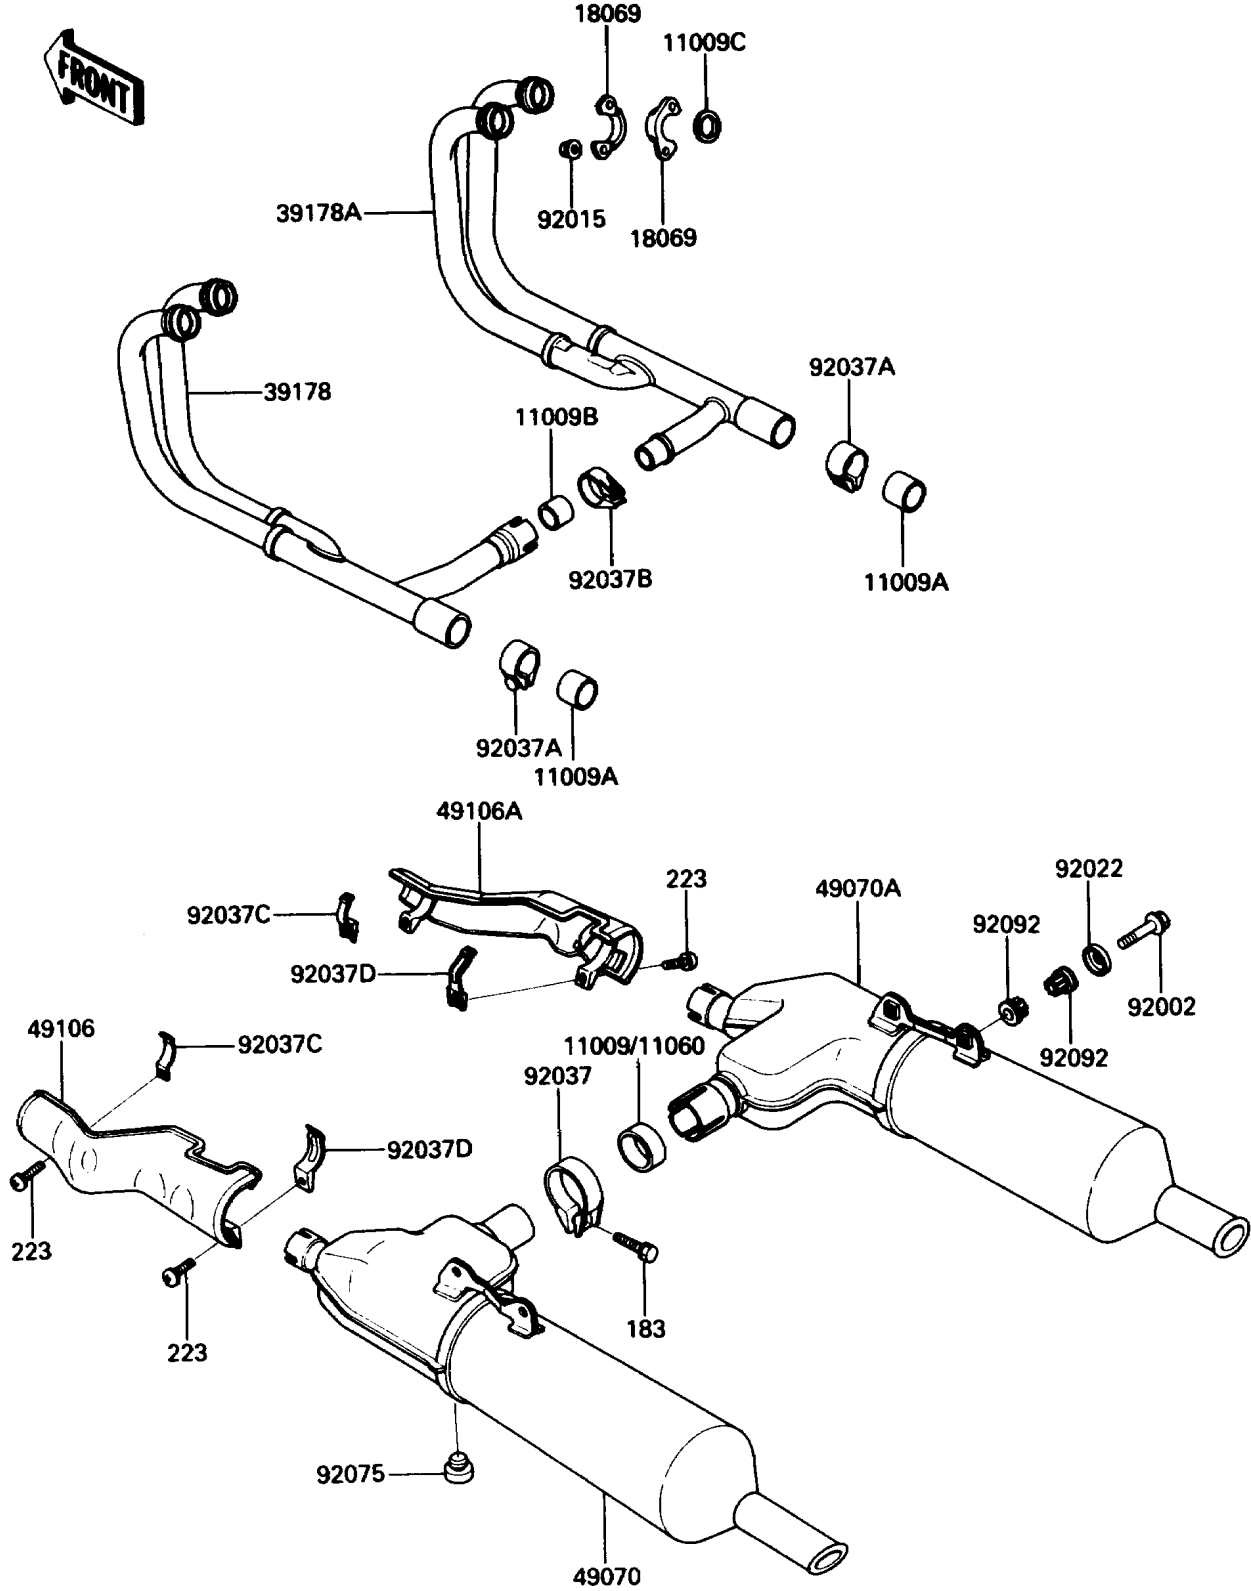

# 1990 Voyager XII PARTS DIAGRAM

Muffler

E1140

# 1990 Voyager XII PARTS LIST

## Muffler

ITEM NAME	PART NUMBER	QUANTITY
BOLT-UPSET-WS-SMALL (Ref # 183)	183J0835	1
SCREW-PAN-WS-CROS (Ref # 223)	223X0625	4
GASKET,MUFFLER (Ref # 11009)	11009-1629	1
GASKET,EXHAUST PIPE CONNECTING (Ref # 11009A)	11009-1666	2
GASKET,EXHAUST MANUFOLD (Ref # 11009B)	11009-1668	1
GASKET,EXHAUST PIPE HOLDER (Ref # 11009C)	11009-1906	4
HOLDER-EXHAUST PIPE (Ref # 18069)	18069-1070	8
MANIFOLD-COMP-EXHAUST,LH (Ref # 39178)	39178-1100	1
MANIFOLD-COMP-EXHAUST,RH (Ref # 39178A)	39178-1101	1
MUFFLER-COMP,LH (Ref # 49070)	49070-1115	1
MUFFLER-COMP,RH (Ref # 49070A)	49070-1116	1
COVER-MUFFLER,LH (Ref # 49106)	49106-1069	1
COVER-MUFFLER,RH (Ref # 49106A)	49106-1070	1
BOLT,10X55 (Ref # 92002)	92002-1826	4
NUT,8MM (Ref # 92015)	92015-1398	8
WASHER (Ref # 92022)	92022-289	4
CLAMP,MUFFLER (Ref # 92037)	92037-1055	1
CLAMP,POWER CHAMBER (Ref # 92037A)	92037-1228	2
CLAMP,MUFFLER (Ref # 92037B)	92037-1258	1
CLAMP,MUFFLER COVER,FR (Ref # 92037C)	92037-1752	2
CLAMP,MUFFLER COVER,RR (Ref # 92037D)	92037-1753	2
DAMPER (Ref # 92075)	92075-1045	1
BUSHING-RUBBER,MUFFLER (Ref # 92092)	92092-1013	8