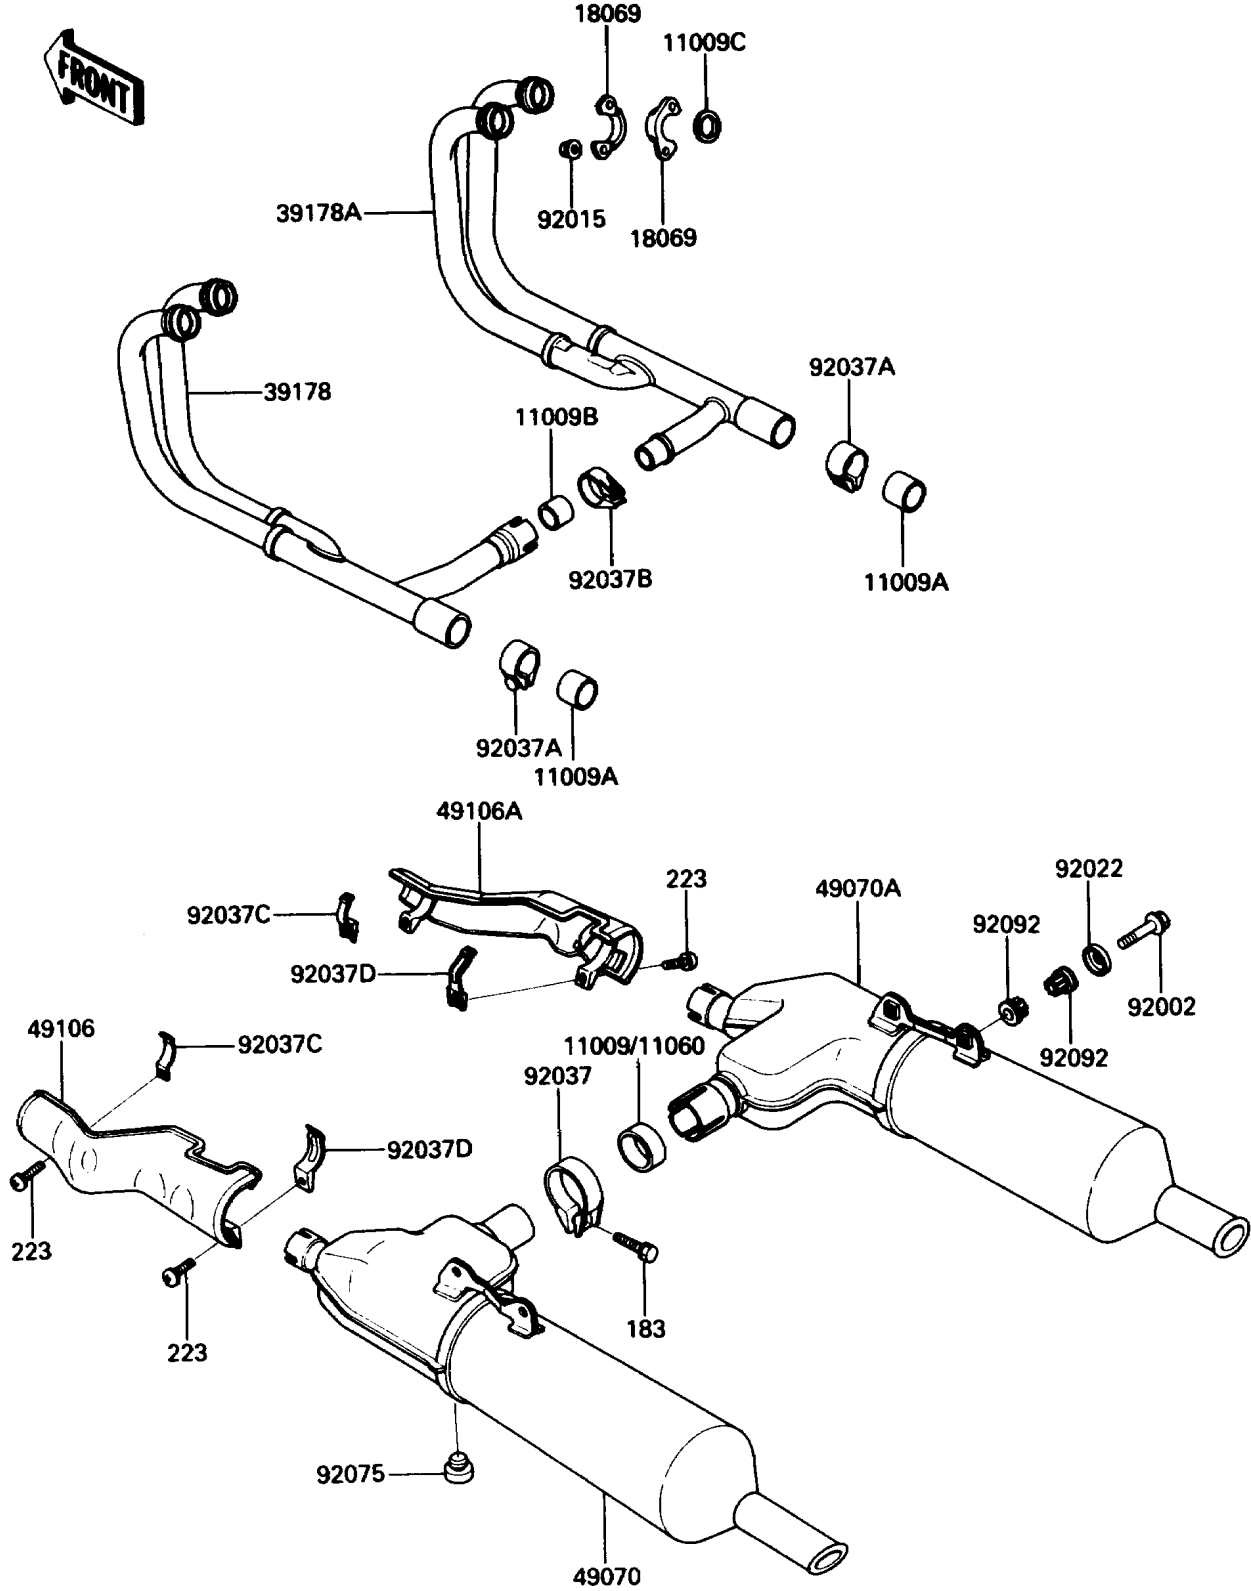

1991 Voyager XII PARTS DIAGRAM

Muffler

E1140

1991 Voyager XII PARTS LIST

Muffler

ITEM NAME	PART NUMBER	QUANTITY
BOLT-UPSET-WS-SMALL (Ref # 183)	183J0835	1
SCREW-PAN-WS-CROS (Ref # 223)	223X0625	4
GASKET,EXHAUST PIPE CONNECTING (Ref # 11009A)	11009-1666	2
GASKET,EXHAUST MANUFOLD (Ref # 11009B)	11009-1668	1
GASKET,EXHAUST PIPE HOLDER (Ref # 11009C)	11009-1906	4
HOLDER-EXHAUST PIPE (Ref # 18069)	18069-1070	8
MANIFOLD-COMP-EXHAUST,LH (Ref # 39178)	39178-1100	1
MANIFOLD-COMP-EXHAUST,RH (Ref # 39178A)	39178-1101	1
MUFFLER-COMP,LH (Ref # 49070)	49070-1115	1
MUFFLER-COMP,RH (Ref # 49070A)	49070-1116	1
COVER-MUFFLER,LH (Ref # 49106)	49106-1069	1
COVER-MUFFLER,RH (Ref # 49106A)	49106-1070	1
BOLT,10X55 (Ref # 92002)	92002-1826	4
NUT,8MM (Ref # 92015)	92015-1398	8
WASHER (Ref # 92022)	92022-289	4
CLAMP,MUFFLER (Ref # 92037)	92037-1055	1
CLAMP,POWER CHAMBER (Ref # 92037A)	92037-1228	2
CLAMP,MUFFLER (Ref # 92037B)	92037-1258	1
CLAMP,MUFFLER COVER,FR (Ref # 92037C)	92037-1752	2
CLAMP,MUFFLER COVER,RR (Ref # 92037D)	92037-1753	2
DAMPER (Ref # 92075)	92075-1045	1
BUSHING-RUBBER,MUFFLER (Ref # 92092)	92092-1013	8
GASKET,MUFFLER (Ref # 11060)	11060-1095	1