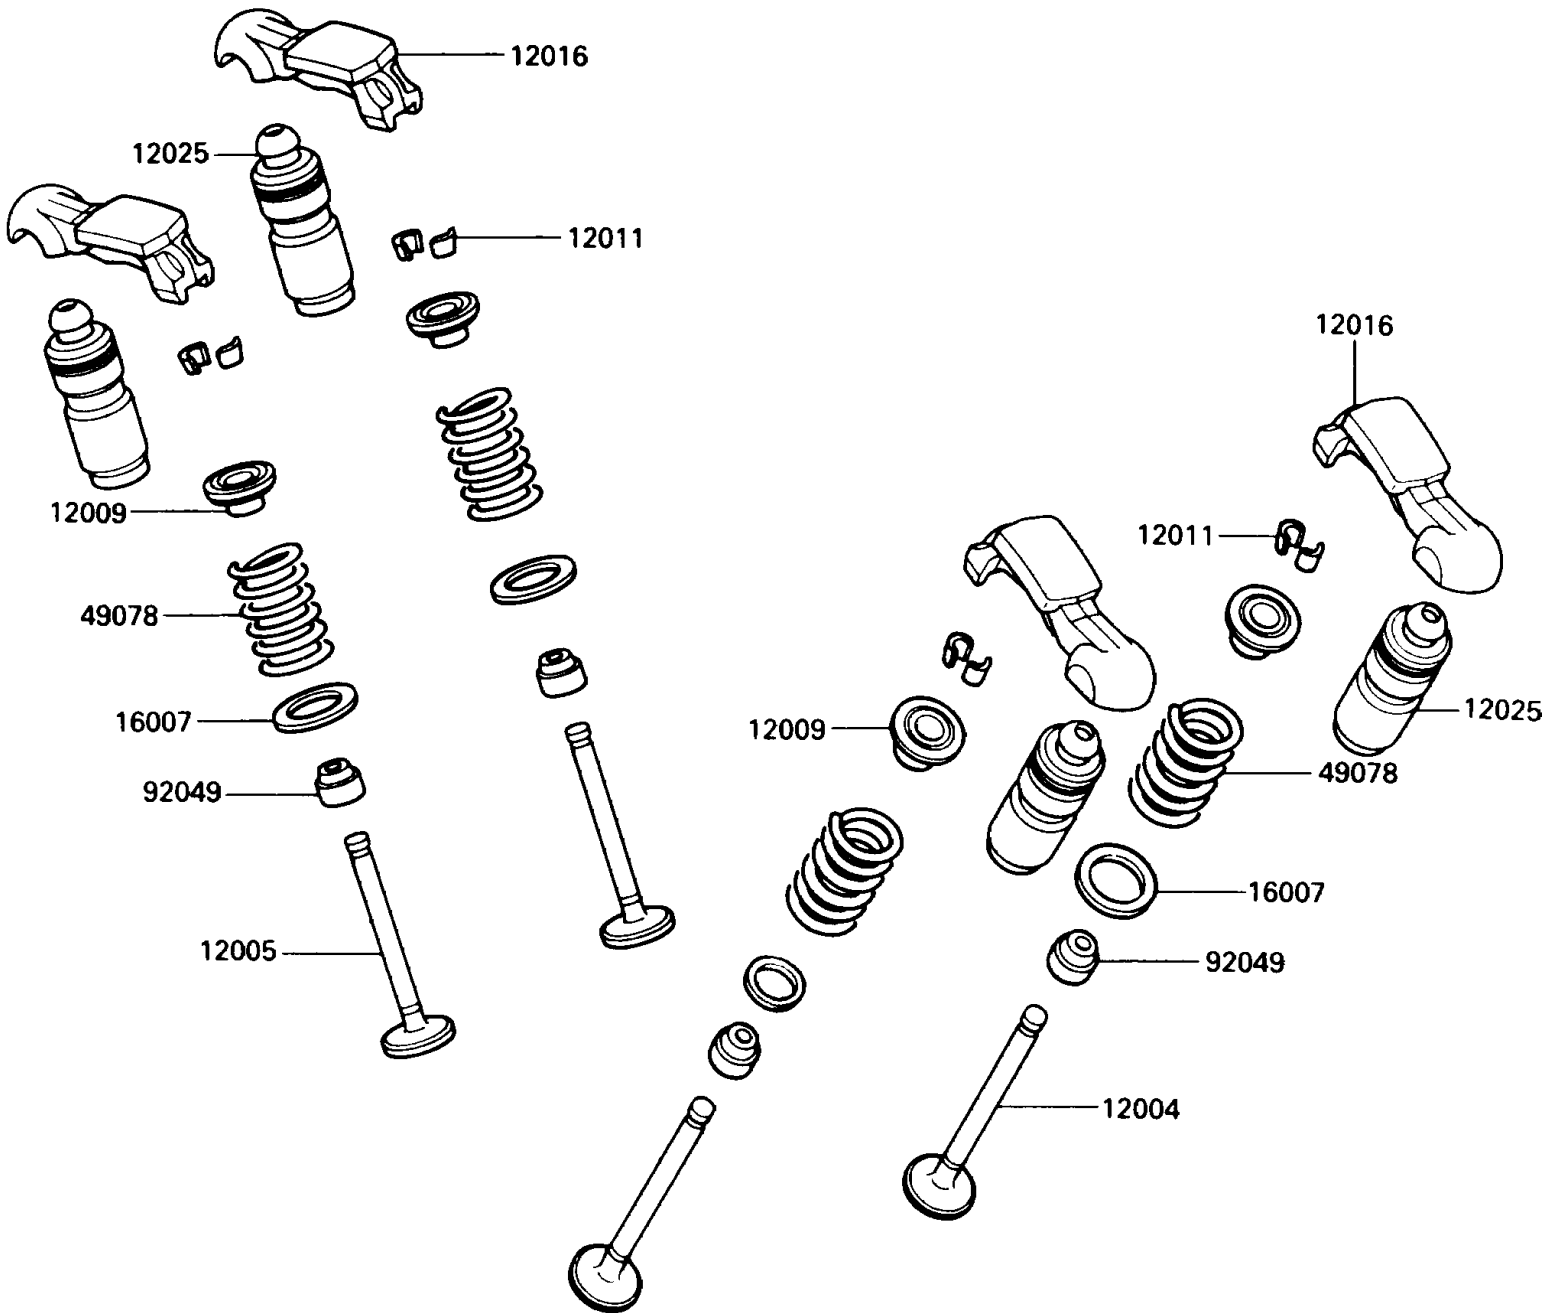

1987 Voyager XII PARTS DIAGRAM

Valve

E1210-0045

1987 Voyager XII PARTS LIST

Valve

ITEM NAME	PART NUMBER	QUANTITY
VALVE-INTAKE (Ref # 12004)	12004-1065	8
VALVE-EXHAUST (Ref # 12005)	12005-1074	8
RETAINER-VALVE SPRING (Ref # 12009)	12009-1054	16
COLLET (Ref # 12011)	12011-1003	32
ARM-ROCKER (Ref # 12016)	12016-1066	16
ADJUSTER-LASH (Ref # 12025)	12025-1052	16
SEAT-SPRING,17.5X23.8X0.5 (Ref # 16007)	16007-1144	16
SPRING-ENGINE VALVE (Ref # 49078)	49078-1073	16
SEAL-OIL,RVC2-5.5X8.5X8.3 (Ref # 92049)	92049-1062	16