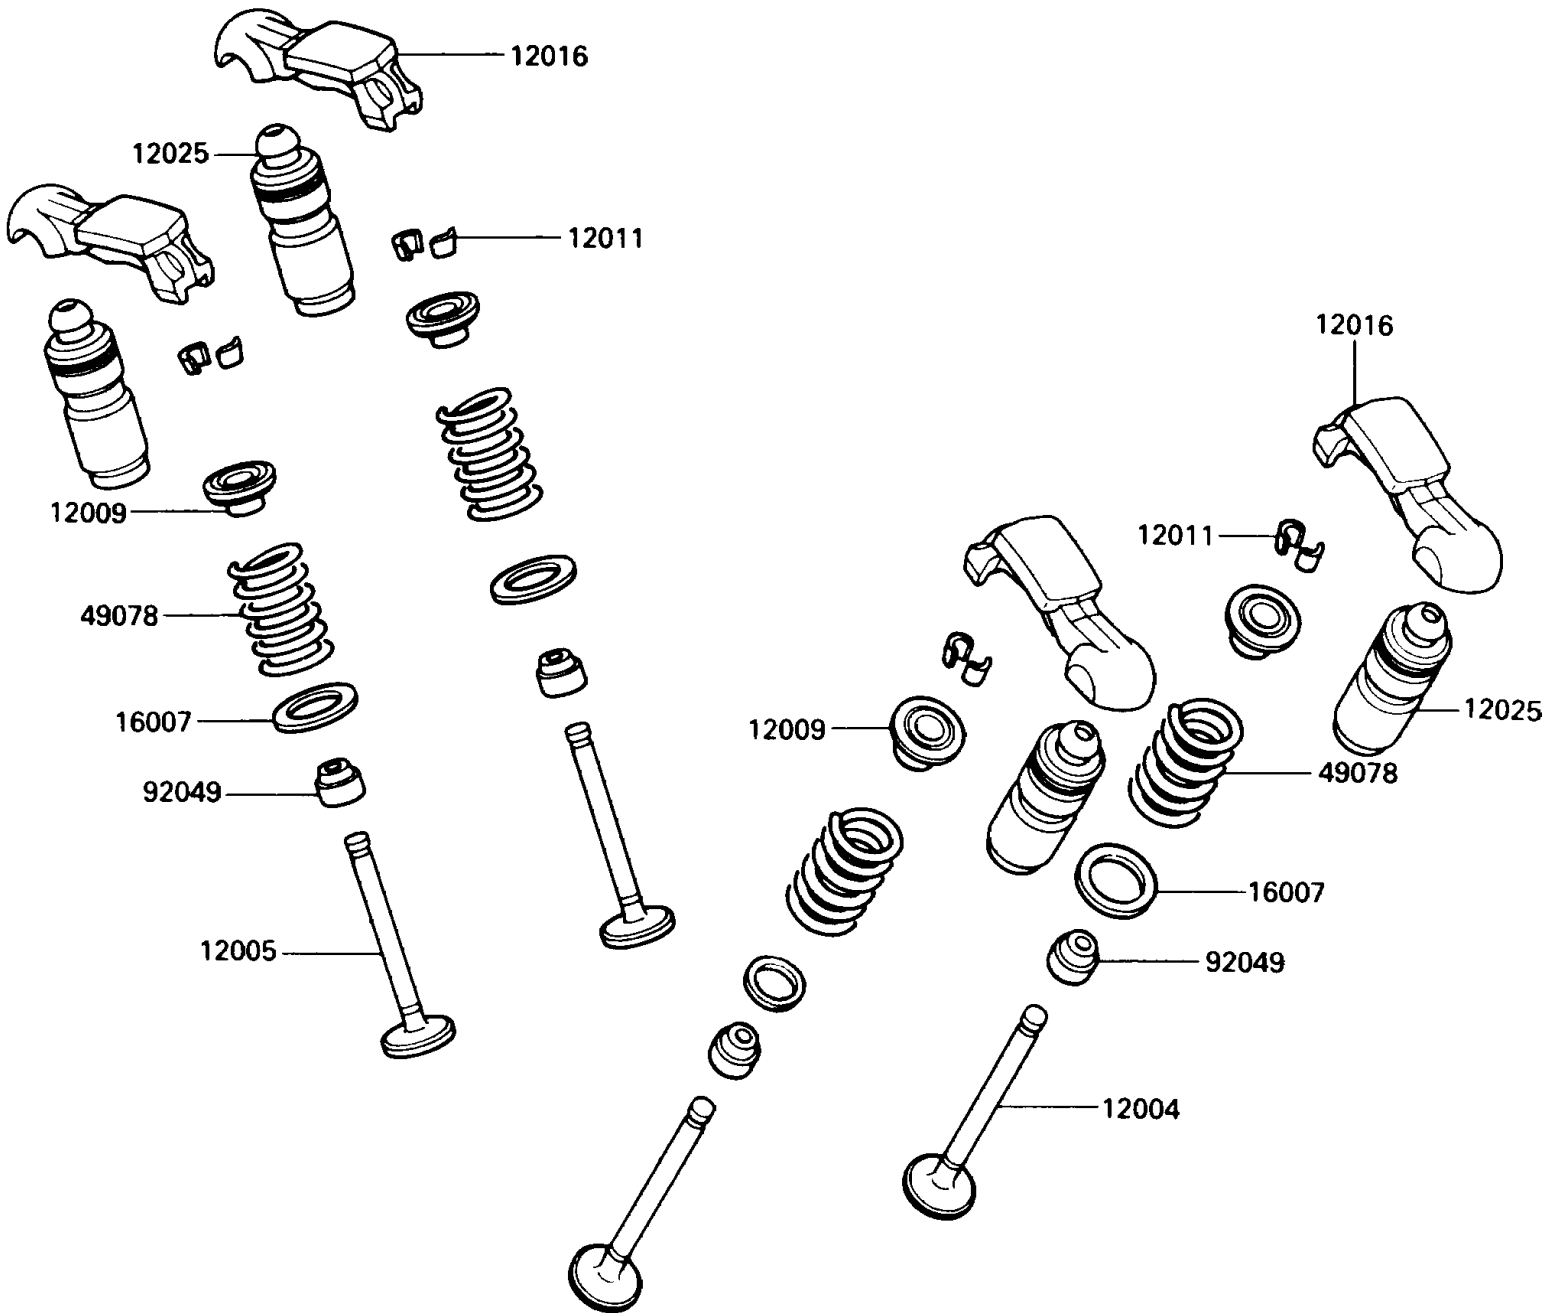

1988 Voyager XII PARTS DIAGRAM

Valve

E1210-0045

1988 Voyager XII PARTS LIST

Valve

ITEM NAME	PART NUMBER	QUANTITY
VALVE-INTAKE (Ref # 12004)	12004-1065	8
VALVE-EXHAUST (Ref # 12005)	12005-1074	8
RETAINER-VALVE SPRING (Ref # 12009)	12009-1054	16
COLLET (Ref # 12011)	12011-1003	32
ARM-ROCKER (Ref # 12016)	12016-1066	16
ADJUSTER-LASH (Ref # 12025)	12025-1052	16
SEAT-SPRING,17.5X23.8X0.5 (Ref # 16007)	16007-1144	16
SPRING-ENGINE VALVE (Ref # 49078)	49078-1073	16
SEAL-OIL,RVC2-5.5X8.5X8.3 (Ref # 92049)	92049-1062	16