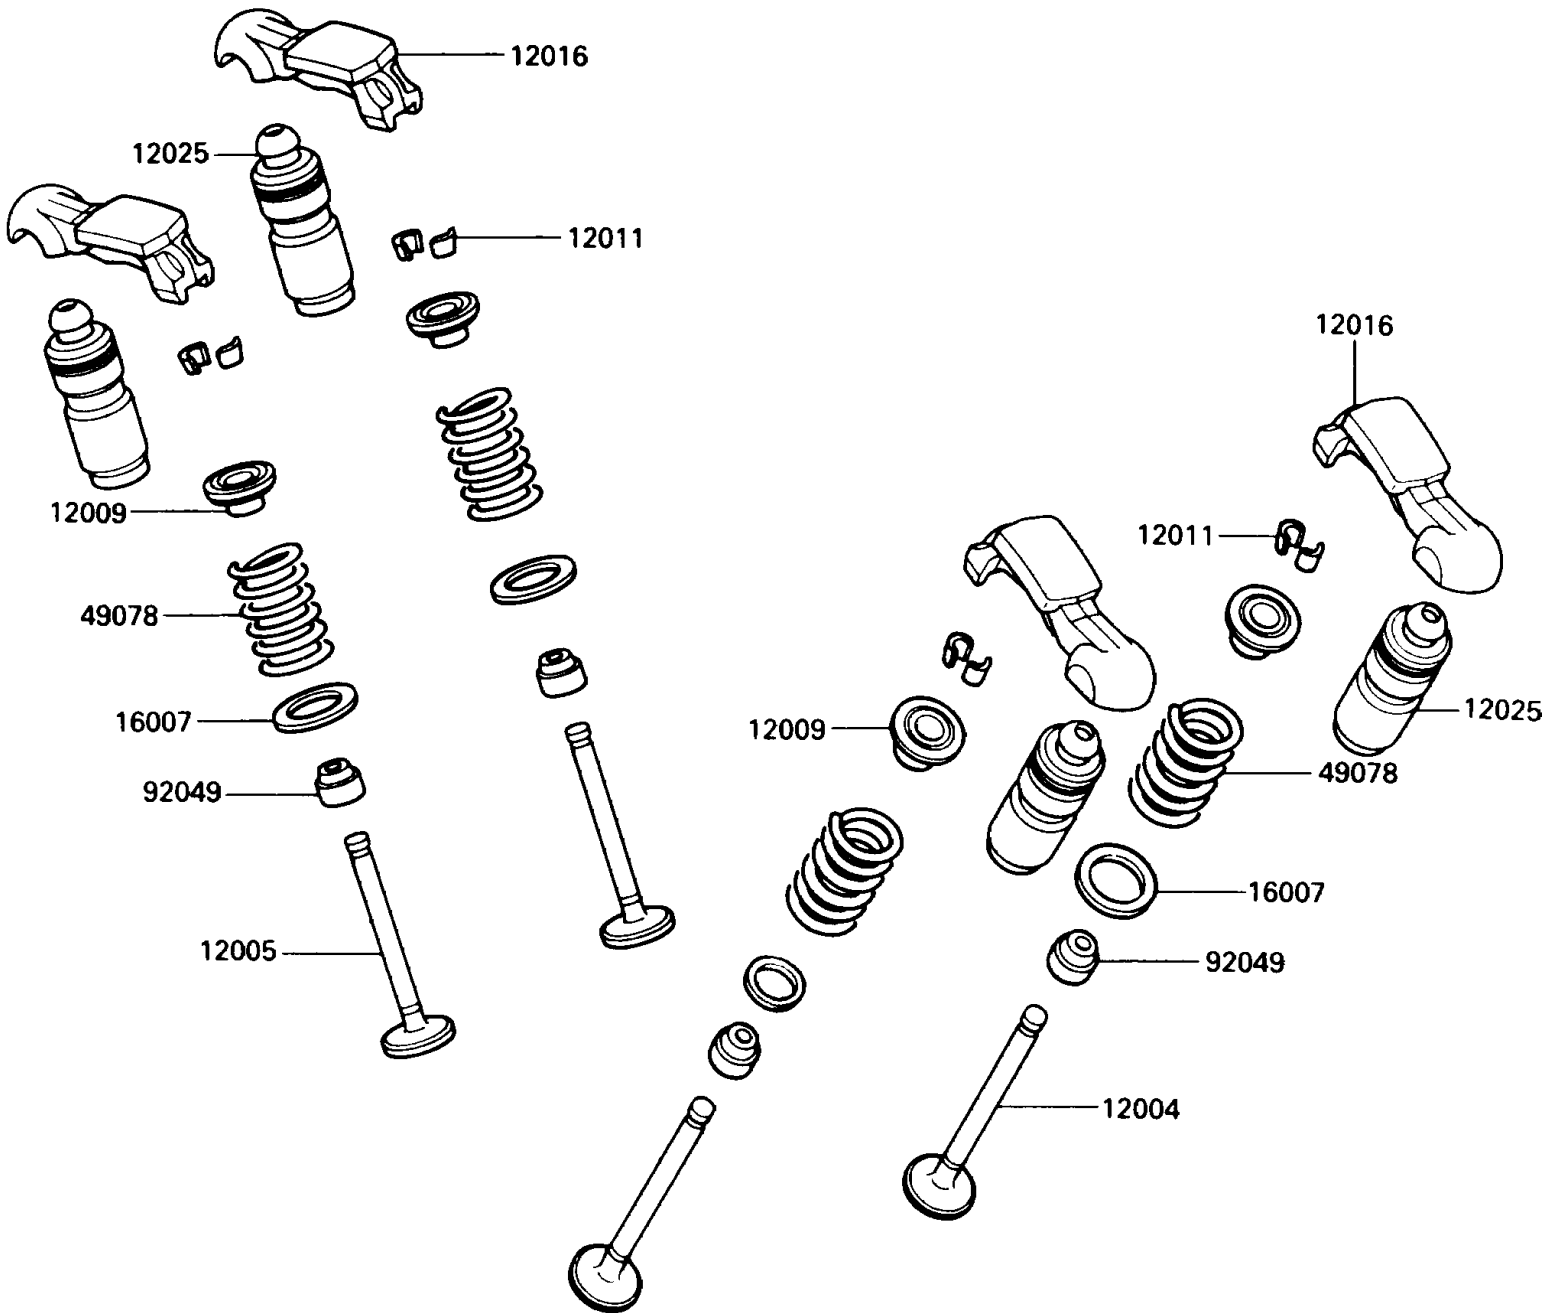

1990 Voyager XII PARTS DIAGRAM

Valve

E1210-0045

1990 Voyager XII PARTS LIST

Valve

ITEM NAME	PART NUMBER	QUANTITY
VALVE-INTAKE (Ref # 12004)	12004-1065	8
VALVE-EXHAUST (Ref # 12005)	12005-1074	8
RETAINER-VALVE SPRING (Ref # 12009)	12009-1054	16
COLLET (Ref # 12011)	12011-1003	32
ARM-ROCKER (Ref # 12016)	12016-1066	16
ADJUSTER-LASH (Ref # 12025)	12025-1052	16
SEAT-SPRING,17.5X23.8X0.5 (Ref # 16007)	16007-1144	16
SPRING-ENGINE VALVE (Ref # 49078)	49078-1073	16
SEAL-OIL,RVC2-5.5X8.5X8.3 (Ref # 92049)	92049-1062	16