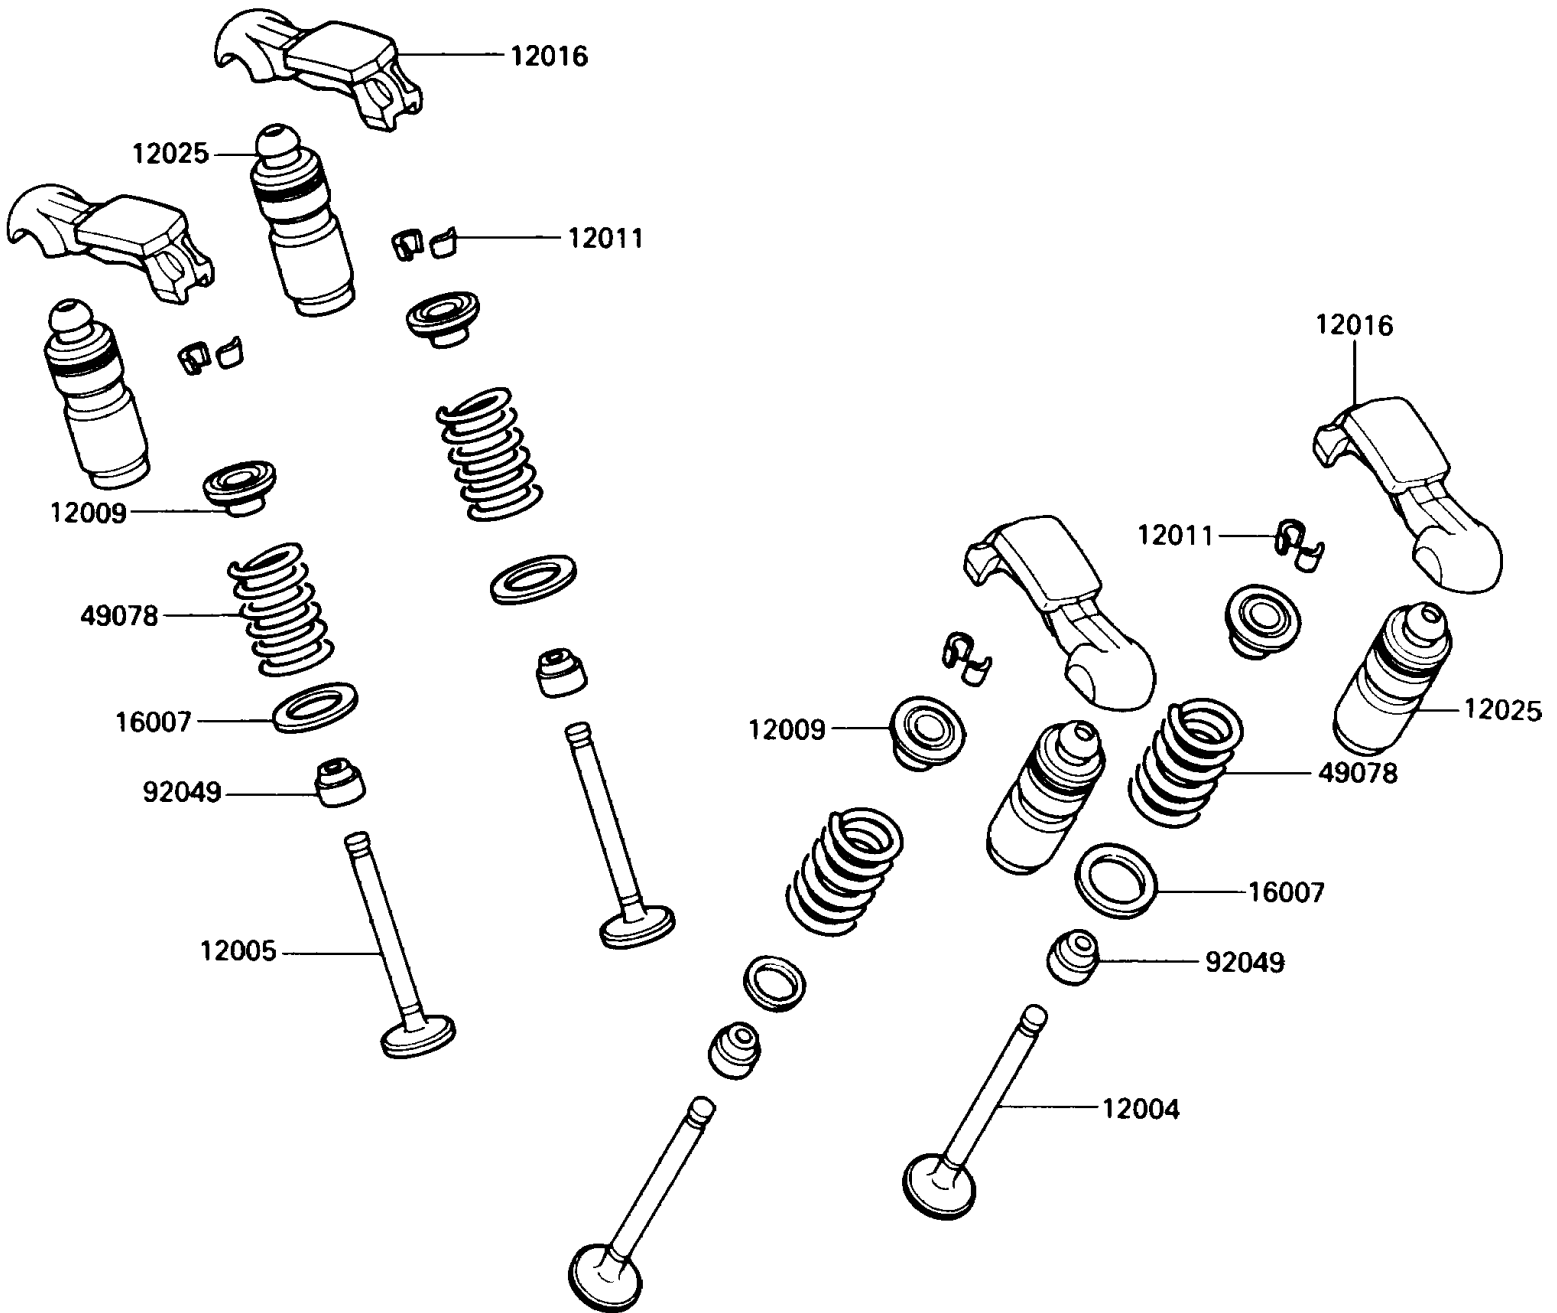

# 1991 Voyager XII PARTS DIAGRAM

Valve

E1210-0045

# 1991 Voyager XII PARTS LIST

## Valve

ITEM NAME	PART NUMBER	QUANTITY
VALVE-INTAKE (Ref # 12004)	12004-1065	8
VALVE-EXHAUST (Ref # 12005)	12005-1074	8
RETAINER-VALVE SPRING (Ref # 12009)	12009-1054	16
COLLET (Ref # 12011)	12011-1003	32
ARM-ROCKER (Ref # 12016)	12016-1066	16
ADJUSTER-LASH (Ref # 12025)	12025-1052	16
SEAT-SPRING,17.5X23.8X0.5 (Ref # 16007)	16007-1144	16
SPRING-ENGINE VALVE (Ref # 49078)	49078-1073	16
SEAL-OIL,RVC2-5.5X8.5X8.3 (Ref # 92049)	92049-1062	16